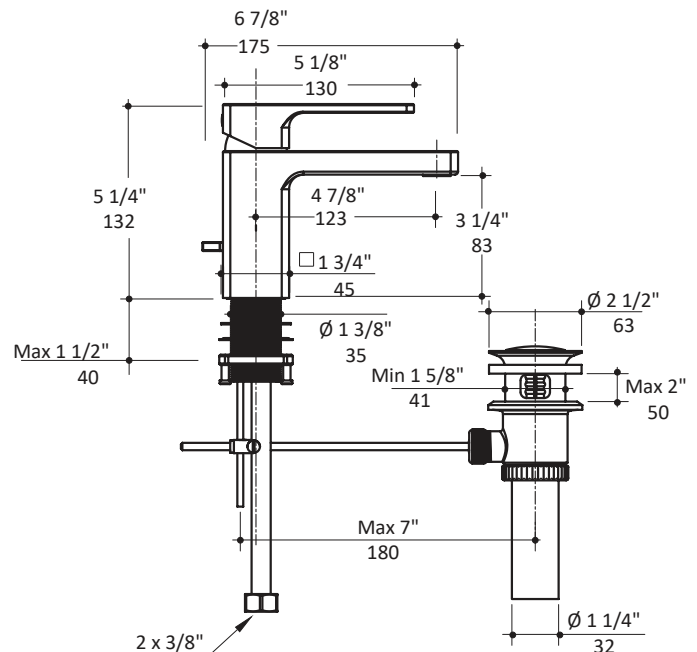

### Specifications:

<b>Installation:</b>	deck mount 1-hole, single lever
<b>Exterior Dimensions:</b>	H: 5 1/4" SPOUT: 4 7/8"
<b>Material:</b>	solid brass construction
<b>Water use:</b>	1.2 GPM
<b>Pop-up:</b>	yes
<b>Finishes:</b>	CR - polished chrome PN - polished nickel NI - brushed nickel BG - brushed gold 44 - matte black
<b>Cutout Size:</b>	Ø 1 3/8"
<b>Accessories included:</b>	24" flexible hot/cold water supply lines, pop-up drain

### Features:

- European sized drain
- ceramic disk cartridge
- complements the Eleganza Collection

LACAVA reserves the right to revise any dimension or information on this sheet without notice. Dimensions are nominal and may vary within an industry accepted tolerance of 1/4". Drawings provided herein are meant to give the user an idea of the product and are not made to scale. Location of plumbing is meant for reference, your specific application may vary.