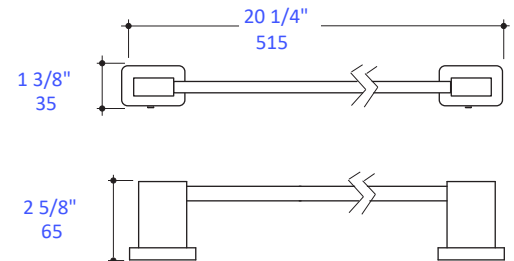

## Features:

---

- Wall-mount towel bar
- Includes mounting hardware
- Plated brass construction

## Codes + Standards:

---

- Meets and exceeds applicable national codes and standards

LACAVA reserves the right to revise any dimension or information on this sheet without notice. Dimensions are nominal and may vary within an industry accepted tolerance of 1/4". Drawings provided herein are meant to give the user an idea of the product and are not made to scale. Location of plumbing is meant for reference, your specific application may vary.