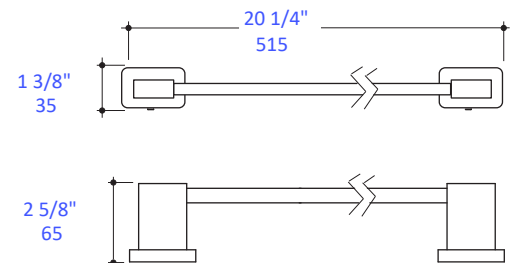

Features:

- Wall-mount towel bar
- Includes mounting hardware
- Plated brass construction

Finish Options:

- CR - Polished Chrome
- PN - Polished Nickel
- NI - Brushed Nickel
- BG - Brushed Gold
- 44 - Matte Black

Recommended Accessories:

- Item #1808: Wall-mount toilet paper holder or towel ring
- Item #1811: Wall-mount towel ring
- Item #1809: Wall-mount toilet paper holder
- Item #1813: Wall-mount double robe hook
- Item #1813S: Wall-mount single robe hook

LACAVA reserves the right to revise any dimension or information on this sheet without notice. Dimensions are nominal and may vary within an industry accepted tolerance of 1/4". Drawings provided herein are meant to give the user an idea of the product and are not made to scale. Location of plumbing is meant for reference, your specific application may vary.

Revised: 08/03/2020