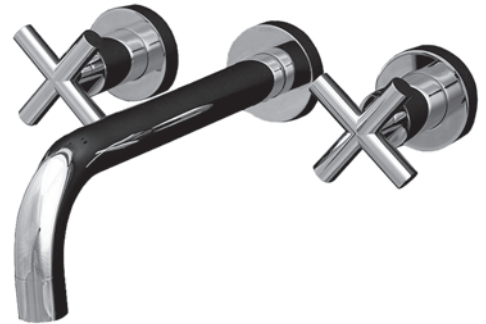

Specifications:

Installation:	wall mount, two cross handles
Exterior Dimensions:	H: 3 7/8" SPOUT: 6 1/8" (1584S) or 9" (1584L.1)
Material:	solid brass construction
Water use:	1.2 GPM
Pop-up:	N/A
Finishes:	CR - polished chrome PN - polished nickel NI - brushed nickel BG - brushed gold 44 - matte black
Cutout Size:	Ø 1 1/4" handle, Ø 1 3/4" spout
Accessories included:	European click-clack drain # 7100-16OF
Fittings included:	Rough-in # 1584/5-ROUGH and trim # 1585S-A or 1585L.1-A

Features:

- 1585S - 6" spout
- 1585L.1 - 9" spout
- ceramic disk cartridge
- complements the Cigno Collection
- NO EXTENSIONS AVAILABLE

Codes + Standards:

- Meets and exceeds applicable national codes and standards
- CAL-Green compliant

Recommended Items:

- Replacement parts:
 - R1584/5-C ceramic disc cartridge set hot and cold
 - R1514-AER replacement aerator
- European drain with overflow
 - 7100-16OF click-clack drain
 - 7100-13OF grid drain
 - 7100-12 pop-up drain