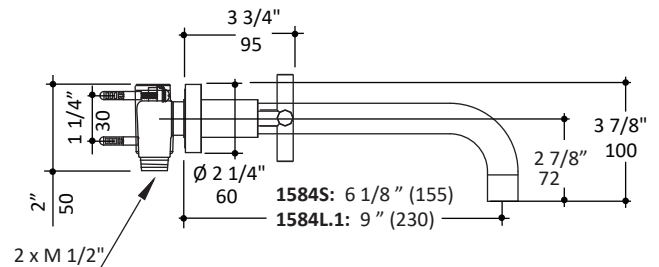

Specifications:

Installation:	wall mount, two cross handles
Exterior Dimensions:	H: 3 7/8" SPOUT: 6 1/8" (1584S) or 9" (1584L.1)
Material:	solid brass construction
Water use:	1.2 GPM
Pop-up:	N/A
Finishes:	CR - polished chrome PN - polished nickel NI - brushed nickel BG - brushed gold 44 - matte black
Cutout Size:	Ø 1 1/4" handle, Ø 1 3/4" spout
Accessories included:	European click-clack drain # 7100-16OF
Fittings included:	Rough-in # 1584/5-ROUGH and trim # 1585S-A or 1585L.1-A

Features:

- 1585S - 6" spout
- 1585L.1 - 9" spout
- ceramic disk cartridge
- complements the Cigno Collection
- NO EXTENSIONS AVAILABLE

Codes + Standards:

- Meets and exceeds applicable national codes and standards
- CAL-Green compliant

LACAVA reserves the right to revise any dimension or information on this sheet without notice. Dimensions are nominal and may vary within an industry accepted tolerance of 1/4". Drawings provided herein are meant to give the user an idea of the product and are not made to scale. Location of plumbing is meant for reference, your specific application may vary.