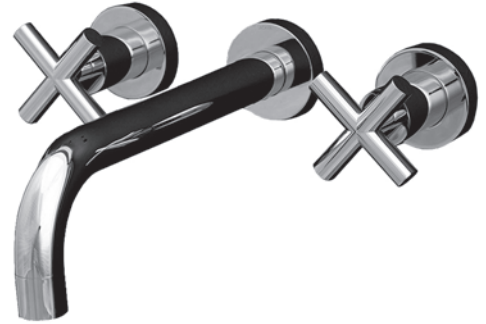

## Specifications:

<b>Installation:</b>	wall mount, two cross handles
<b>Exterior Dimensions:</b>	H: 3 7/8" SPOUT: 6 1/8" (1585S.1) or 9" (1585L.1)
<b>Material:</b>	solid brass construction
<b>Water use:</b>	1.2 GPM
<b>Pop-up:</b>	N/A
<b>Finishes:</b>	CR - polished chrome PN - polished nickel NI - brushed nickel BG - brushed gold 44 - matte black
<b>Cutout Size:</b>	Ø 1 1/4" handle, Ø 1 3/4" spout
<b>Accessories included:</b>	European click-clack drain # 7100-160F
<b>Fittings included:</b>	Rough-in # 1584/1585-B and trim # 1585S.1-A or 1585L.1-A

## Features:

- 1585S.1 - 6" spout
- 1585L.1 - 9" spout
- ceramic disk cartridge
- complements the Cigno Collection
- 1/2" Male NPT inlets with optional sweat connections