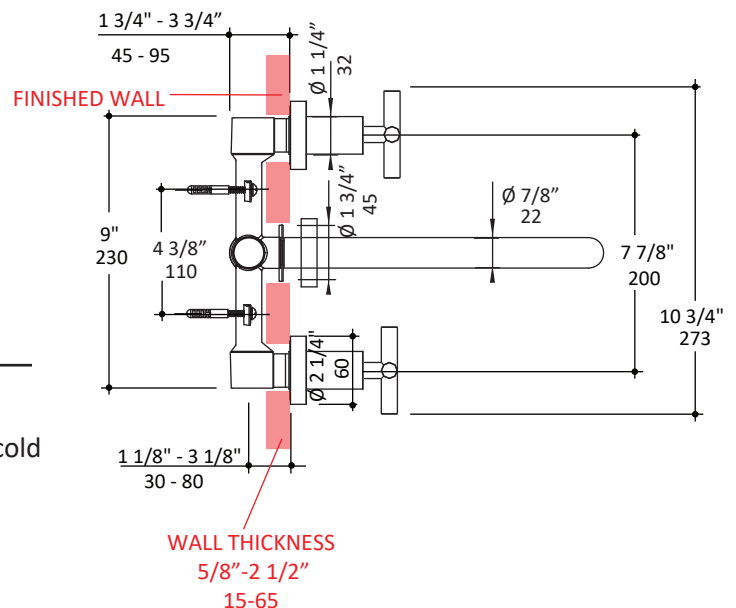

Specifications:

Installation:	wall mount, two cross handles
Exterior Dimensions:	H: 3 7/8" SPOUT: 6 1/8" (1584S) or 9" (1584L.1)
Material:	solid brass construction
Water use:	1.2 GPM
Pop-up:	N/A
Finishes:	CR - polished chrome PN - polished nickel NI - brushed nickel BG - brushed gold 44 - matte black
Cutout Size:	Ø 1 1/4" handle, Ø 1 3/4" spout
Accessories included:	European click-clack drain # 7100-16OF
Fittings included:	Rough-in # 1584/5-ROUGH and trim # 1585S-A or 1585L.1-A

Features:

- 1585S - 6" spout
- 1585L.1 - 9" spout
- ceramic disk cartridge
- complements the Cigno Collection
- NO EXTENSIONS AVAILABLE

Codes + Standards:

- Meets and exceeds applicable national codes and standards
- CAL-Green compliant

LACAVA reserves the right to revise any dimension or information on this sheet without notice. Dimensions are nominal and may vary within an industry accepted tolerance of 1/4". Drawings provided herein are meant to give the user an idea of the product and are not made to scale. Location of plumbing is meant for reference, your specific application may vary.