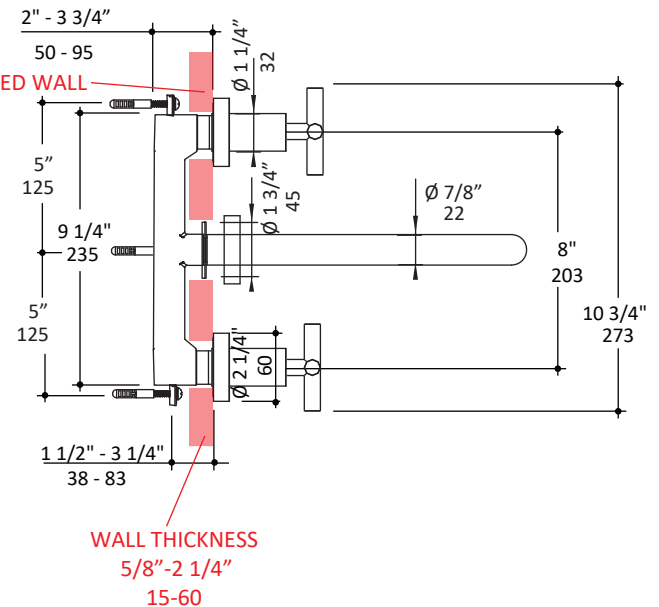

## Specifications:

<b>Installation:</b>	wall mount, two cross handles
<b>Exterior Dimensions:</b>	H: 3 7/8" SPOUT: 6 1/8" (1585S.1) or 9" (1585L.1)
<b>Material:</b>	solid brass construction
<b>Water use:</b>	1.2 GPM
<b>Pop-up:</b>	N/A
<b>Finishes:</b>	CR - polished chrome PN - polished nickel NI - brushed nickel BG - brushed gold 44 - matte black
<b>Cutout Size:</b>	Ø 1 1/4" handle, Ø 1 3/4" spout
<b>Accessories included:</b>	European click-clack drain # 7100-160F
<b>Fittings included:</b>	Rough-in # 1584/1585-B and trim # 1585S.1-A or 1585L.1-A

LACAVA reserves the right to revise any dimension or information on this sheet without notice. Dimensions are nominal and may vary within an industry accepted tolerance of 1/4". Drawings provided herein are meant to give the user an idea of the product and are not made to scale. Location of plumbing is meant for reference, your specific application may vary.