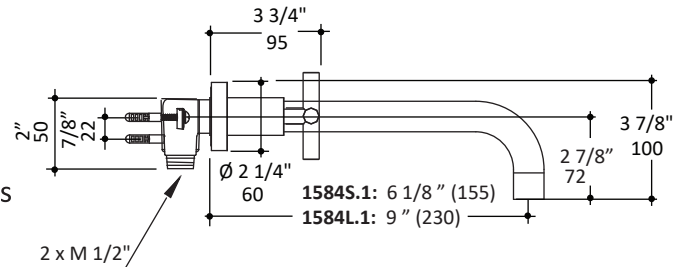

## Specifications:

<b>Installation:</b>	wall mount, two cross handles
<b>Exterior Dimensions:</b>	H: 3 7/8" SPOUT: 6 1/8" (1585S.1) or 9" (1585L.1)
<b>Material:</b>	solid brass construction
<b>Water use:</b>	1.2 GPM
<b>Pop-up:</b>	N/A
<b>Finishes:</b>	CR - polished chrome PN - polished nickel NI - brushed nickel BG - brushed gold 44 - matte black
<b>Cutout Size:</b>	Ø 1 1/4" handle, Ø 1 3/4" spout
<b>Accessories included:</b>	European click-clack drain # 7100-160F
<b>Fittings included:</b>	Rough-in # 1584/1585-B and trim # 1585S.1-A or 1585L.1-A

## Features:

- 1585S.1 - 6" spout
- 1585L.1 - 9" spout
- ceramic disk cartridge
- complements the Cigno Collection
- 1/2" Male NPT inlets with optional sweat connections

LACAVA reserves the right to revise any dimension or information on this sheet without notice. Dimensions are nominal and may vary within an industry accepted tolerance of 1/4". Drawings provided herein are meant to give the user an idea of the product and are not made to scale. Location of plumbing is meant for reference, your specific application may vary.