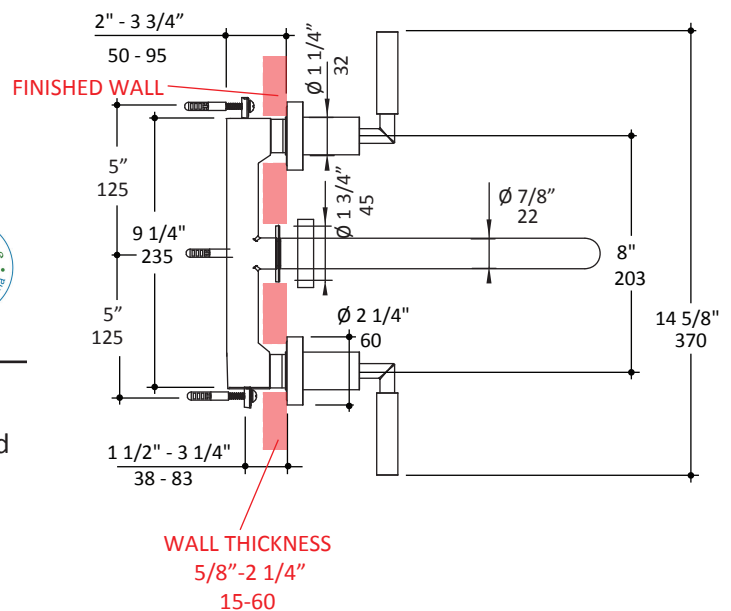

Specifications:

Installation:	wall mount, two lever handles
Exterior Dimensions:	H: 3 7/8" SPOUT: 6 1/8" (1584S) or 9" (1584L.1)
Material:	solid brass construction
Water use:	1.2 GPM
Pop-up:	N/A
Finishes:	CR - polished chrome PN - polished nickel NI - brushed nickel BG - brushed gold 44 - matte black
Cutout Size:	Ø 1 1/4" handle, Ø 1 3/4" spout
Accessories included:	European click-clack drain # 7100-16OF
Fittings included:	Rough-in # 1584/5-ROUGH and trim # 1584S-A or 1584L.1-A

Features:

- 1584S - 6" spout
- 1584L.1 - 9" spout
- ceramic disk cartridge
- complements the Cigno Collection
- 1/2" Male NPT inlets with optional sweat connections

Codes + Standards:

- Meets and exceeds applicable national codes and standards
 - ASME A112.18.1/CSA B125.1
 - NSF/ANSI/CAN61
 - NSF/ANSI/CAN372
 - CalGreen/CEC
- Compliant with California AB-100

LACAVA reserves the right to revise any dimension or information on this sheet without notice. Dimensions are nominal and may vary within an industry accepted tolerance of 1/4". Drawings provided herein are meant to give the user an idea of the product and are not made to scale. Location of plumbing is meant for reference, your specific application may vary.