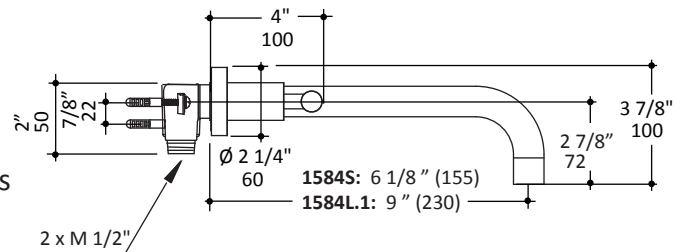

Specifications:

Installation:	wall mount, two lever handles
Exterior Dimensions:	H: 3 7/8" SPOUT: 6 1/8" (1584S) or 9" (1584L.1)
Material:	solid brass construction
Water use:	1.2 GPM
Pop-up:	N/A
Finishes:	CR - polished chrome PN - polished nickel NI - brushed nickel BG - brushed gold 44 - matte black
Cutout Size:	Ø 1 1/4" handle, Ø 1 3/4" spout
Accessories included:	European click-clack drain # 7100-16OF
Fittings included:	Rough-in # 1584/5-ROUGH and trim # 1584S-A or 1584L.1-A

Features:

- 1584S - 6" spout
- 1584L.1 - 9" spout
- ceramic disk cartridge
- complements the Cigno Collection
- 1/2" Male NPT inlets with optional sweat connections

Codes + Standards:

- Meets and exceeds applicable national codes and standards
 - ASME A112.18.1/CSA B125.1
 - NSF/ANSI/CAN61
 - NSF/ANSI/CAN372
 - CalGreen/CEC
- Compliant with California AB-100

LACAVA reserves the right to revise any dimension or information on this sheet without notice. Dimensions are nominal and may vary within an industry accepted tolerance of 1/4". Drawings provided herein are meant to give the user an idea of the product and are not made to scale. Location of plumbing is meant for reference, your specific application may vary.