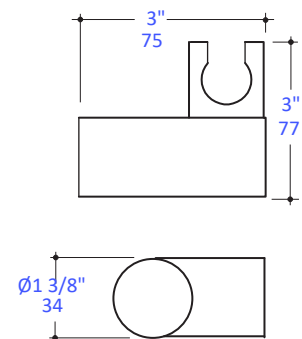

Features:

- Tilting hook for hand-held shower head
- Brass construction
- Shower head and intake sold separately

Finish Options:

- CR - Polished Chrome
- NI - Brushed Nickel

Recommended Accessories:

- Item #1560: Hand-held shower head with 59" flexible hose
- Item #1573A: Hand shower wall union

LACAVA reserves the right to revise any dimension or information on this sheet without notice. Dimensions are nominal and may vary within an industry accepted tolerance of 1/4". Drawings provided herein are meant to give the user an idea of the product and are not made to scale. Location of plumbing is meant for reference, your specific application may vary.
Revised: 6/25/2020