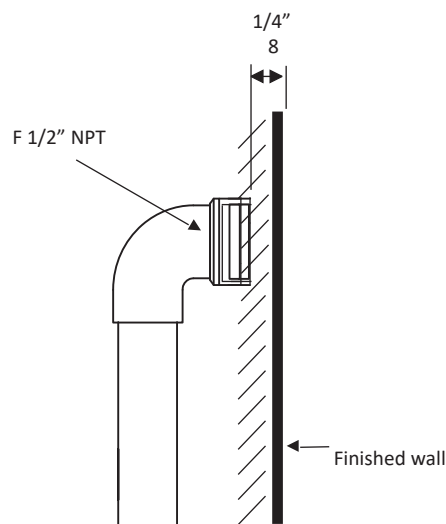

Codes + Standards:

- Meets and exceeds applicable national codes and standards

SUGGESTED ROUGH-IN INSTALLATION
(NOT PROVIDED)