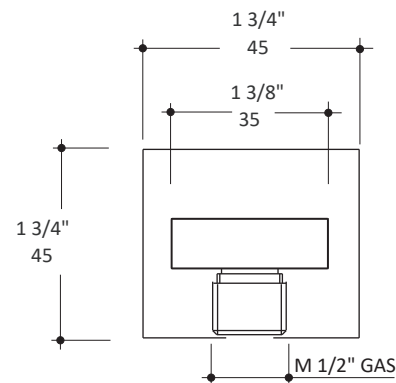

## Specifications:

<b>Installation:</b>	wall mount with square plate
<b>Exterior Dimensions:</b>	W: 1 3/4" D: 1 7/8" H: 1 3/4"
<b>Material:</b>	solid brass construction
<b>Weight:</b>	1.3 lbs
<b>Connection IN:</b>	M 1/2 NPT
<b>Connection OUT:</b>	M 1/2 G
<b>Finishes:</b>	CR - polished chrome PN - polished nickel NI - brushed nickel BG - brushed gold 44 - matte black

## Features:

- water intake for hand-held shower head
- square backplate
- shower head with hose sold separately
- finished wall must be installed as marked (the backplate does not adjust)