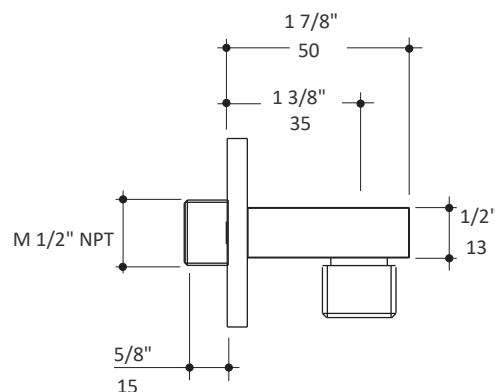

## Specifications:

<b>Installation:</b>	wall mount with square plate
<b>Exterior Dimensions:</b>	W: 1 3/4" D: 1 7/8" H: 1 3/4"
<b>Material:</b>	solid brass construction
<b>Weight:</b>	1.3 lbs
<b>Connection IN:</b>	M 1/2 NPT
<b>Connection OUT:</b>	M 1/2 G
<b>Finishes:</b>	CR - polished chrome PN - polished nickel NI - brushed nickel BG - brushed gold 44 - matte black

## Features:

- water intake for hand-held shower head
- square backplate
- shower head with hose sold separately
- finished wall must be installed as marked (the backplate does not adjust)