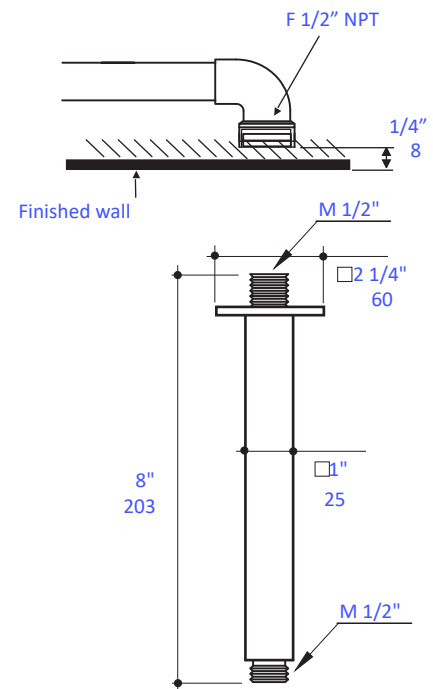

### Features:

- Ceiling-mount shower arm with square flange
- Brass construction
- Shower head sold separately
- Weight: 0.5 lb.

### Recommend Accessories:

- Item # W1076: Tilting square 12" rain shower head
- Item #W1078: Tilting square 16" rain shower head

LACAVA reserves the right to revise any dimension or information on this sheet without notice. Dimensions are nominal and may vary within an industry accepted tolerance of 1/4". Drawings provided herein are meant to give the user an idea of the product and are not made to scale. Location of plumbing is meant for reference, your specific application may vary.