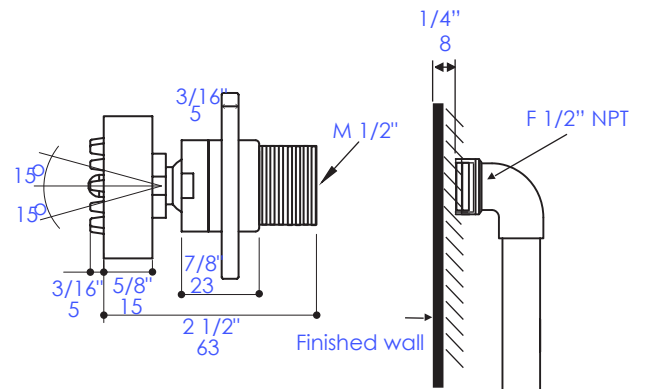

Features:

- Wall-mount tilting square body spray with escutcheon
- Fixed jet
- Brass construction with rubber nozzles
- Weight: 1.1 lbs
- Flow rate 2 GPM at 43.5 psi

Finish Options:

- CR - Polished Chrome
- NI - Brushed Nickel

Codes + Standards:

- Meets and exceeds applicable national codes
- Meets Cal-green requirement
- Complies with CEC standard

Recommended Accessories:

-

LACAVA reserves the right to revise any dimension or information on this sheet without notice. Dimensions are nominal and may vary within an industry accepted tolerance of 1/4". Drawings provided herein are meant to give the user an idea of the product and are not made to scale. Location of plumbing is meant for reference, your specific application may vary.