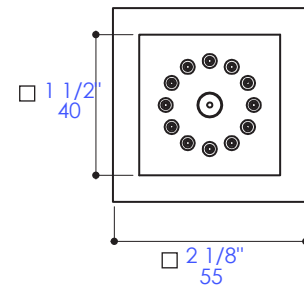

Features:

- Wall-mount tilting square body spray with escutcheon
- Fixed jet
- Brass construction with rubber nozzles
- Weight: 1.1 lbs
- Flow rate 2 GPM at 43.5 psi

Finish Options:

- CR - Polished Chrome
- NI - Brushed Nickel

Codes + Standards:

- Meets and exceeds applicable national codes
- Meets Cal-green requirement
- Complies with CEC standard

Recommended Accessories:

-

LACAVA reserves the right to revise any dimension or information on this sheet without notice. Dimensions are nominal and may vary within an industry accepted tolerance of 1/4". Drawings provided herein are meant to give the user an idea of the product and are not made to scale. Location of plumbing is meant for reference, your specific application may vary.