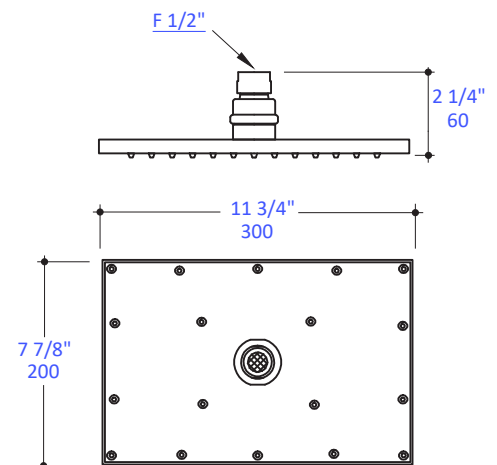

Features:

- Tilting rectangular rain shower head
- Brass construction with 117 rubber nozzles
- Ceiling mounted installation recommended
- Arm and flange sold separately
- Outfitted with a 1.75GPM flow regulator, with backflow prevention

Finish Options:

- CR - Polished Chrome
- NI - Brushed Nickel

Codes + Standards:

- Meets and exceeds applicable national codes
- Meets Cal-green requirement
- Complies with CEC standard

Recommended Accessories:

- Item #1471A: Wall-mount rectangular shower arm with flange
- Item #W1069: Ceiling-mount square shower arm with flange

LACAVA reserves the right to revise any dimension or information on this sheet without notice. Dimensions are nominal and may vary within an industry accepted tolerance of 1/4". Drawings provided herein are meant to give the user an idea of the product and are not made to scale. Location of plumbing is meant for reference, your specific application may vary.

Revised: 6/18/2020