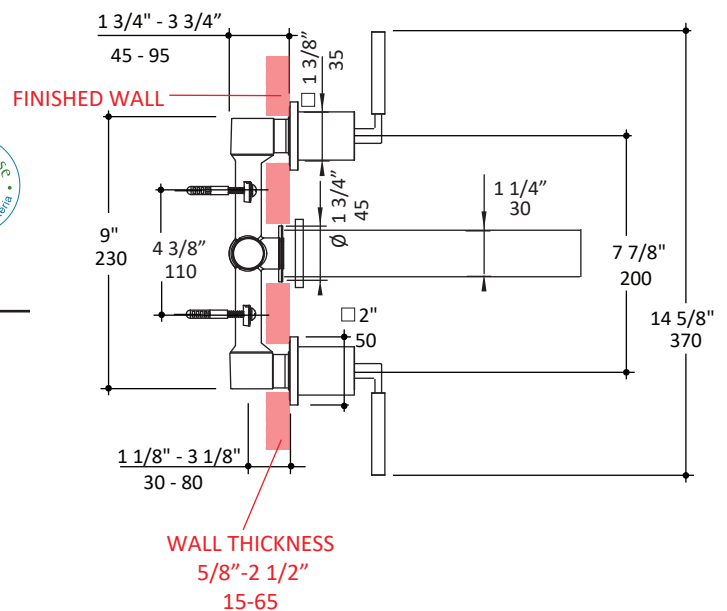

Specifications:

Installation:	wall mount, two lever handles
Exterior Dimensions:	H: 2" SPOUT: 7 3/8"
Material:	solid brass construction
Water use:	1.2 GPM
Pop-up:	N/A
Finishes:	CR - polished chrome NI - brushed nickel
Weight:	6 lbs
Cutout Size:	Ø 1 1/8" handles, Ø 1 3/4" spout
Accessories included:	European click-clack drain # 7100-160F
Sold Separately:	Rough-in # 1424-B and trim # 1424L-A

LACAVA reserves the right to revise any dimension or information on this sheet without notice. Dimensions are nominal and may vary within an industry accepted tolerance of 1/4". Drawings provided herein are meant to give the user an idea of the product and are not made to scale. Location of plumbing is meant for reference, your specific application may vary.