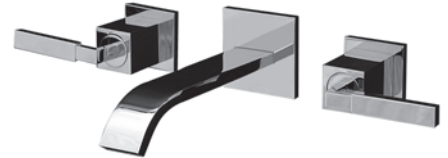

Specifications:

Installation:	wall mount, two lever handles
Exterior Dimensions:	H: 2" SPOUT: 7 3/8"
Material:	solid brass construction
Water use:	1.2 GPM
Pop-up:	N/A
Finishes:	CR - polished chrome NI - brushed nickel
Weight:	6 lbs
Cutout Size:	Ø 1 1/8" handles, Ø 1 3/4" spout
Accessories included:	European click-clack drain # 7100-160F
Sold Separately:	Rough-in # 1424-B and trim # 1424L-A

Features:

- ceramic disk cartridge
- complements the Kubista Collection
- NO EXTENSIONS AVAILABLE

Codes + Standards:

- Meets and exceeds applicable national codes and standards
- CAL-Green compliant
- Compliant with California AB-100