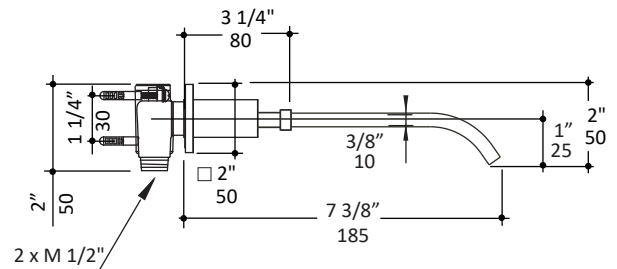

Specifications:

Installation:	wall mount, two lever handles
Exterior Dimensions:	H: 2" SPOUT: 7 3/8"
Material:	solid brass construction
Water use:	1.2 GPM
Pop-up:	N/A
Finishes:	CR - polished chrome NI - brushed nickel
Weight:	6 lbs
Cutout Size:	Ø 1 1/8" handles, Ø 1 3/4" spout
Accessories included:	European click-clack drain # 7100-160F
Sold Separately:	Rough-in # 1424-B and trim # 1424L-A

LACAVA reserves the right to revise any dimension or information on this sheet without notice. Dimensions are nominal and may vary within an industry accepted tolerance of 1/4". Drawings provided herein are meant to give the user an idea of the product and are not made to scale. Location of plumbing is meant for reference, your specific application may vary.