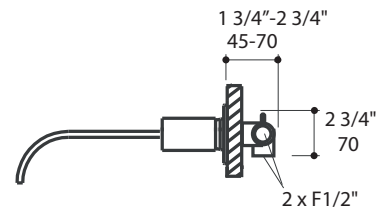

## Specifications:

<b>Installation:</b>	wall mount, single lever
<b>Exterior Dimensions:</b>	SPOUT: 9"
<b>Material:</b>	solid brass construction
<b>Water use:</b>	1.2 GPM
<b>Pop-up:</b>	N/A
<b>Finishes:</b>	CR - polished chrome
<b>Cutout Size:</b>	∅ 1 1/4" handle, ∅ 1 3/4" spout
<b>Accessories included:</b>	Drain #7100-16OF European click-clack drain
<b>Fittings included:</b>	Rough-in #13013-B and trim #13013-A

## Features:

- Wall-mount two-hole faucet with backplate and one knob handle on right
- Open spout features a natural water flow
- Brass construction with single ceramic disc cartridge
- Includes rough-in and trim
- Flow rate: 1.2 GPM

LACAVA reserves the right to revise any dimension or information on this sheet without notice. Dimensions are nominal and may vary within an industry accepted tolerance of 1/4". Drawings provided herein are meant to give the user an idea of the product and are not made to scale. Location of plumbing is meant for reference, your specific application may vary.