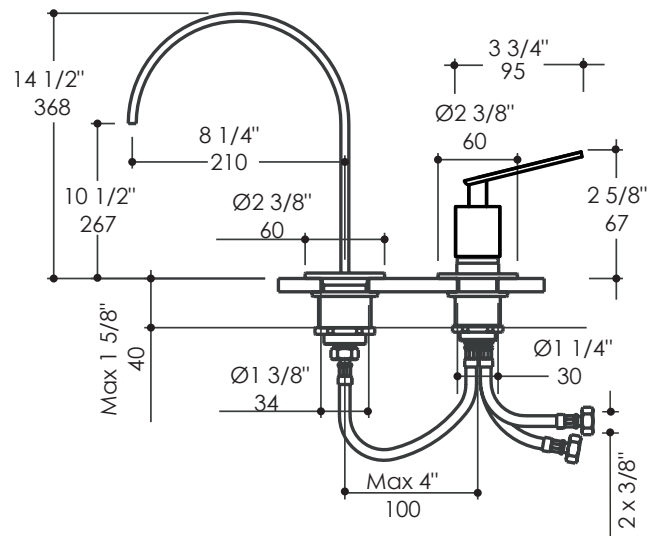

Specifications:

Installation:	Deck mount, single-lever
Exterior Dimensions:	H: 14 1/2", Spout: 8 1/4"
Material:	solid brass construction
Water use:	1.2 GPM
Pop-up:	No
Finishes:	CR - polished chrome BB- brushed bronze BK- black chrome TN- titanium
Cutout Size:	Ø 1 3/8"
Accessories included:	Includes flexible supply lines and drain assembly #7100-16OF European click-clack drain

Features:

- Deck-mount two-hole faucet with a swiveling arch spout and lever handle
- Spout with a regulator features a smoother water flow
- Brass construction with single ceramic disc cartridge
- Flexible handle positioning

Codes + Standards:

- Meets and exceeds applicable national codes and standards
- CAL-Green compliant

compliant when installed to specific requirements of this regulation

Recommended Items:

- Replacement parts:
 - R13010 replacement ceramic disc cartridge
- European drain with overflow
 - 7100-16OF click-clack drain
 - 7100-13OF stationary drain

LACAVA reserves the right to revise any dimension or information on this sheet without notice. Dimensions are nominal and may vary within an industry accepted tolerance of 1/4". Drawings provided herein are meant to give the user an idea of the product and are not made to scale. Location of plumbing is meant for reference, your specific application may vary.