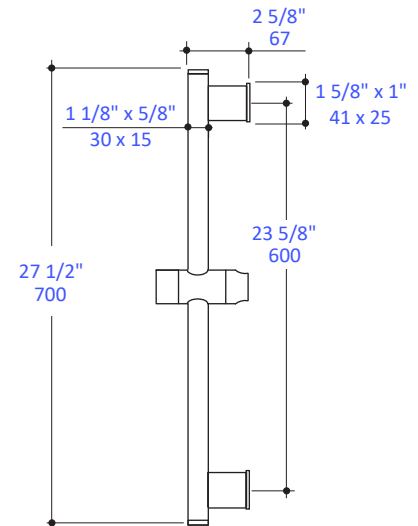

Features:

- Wall-mount oval rail with hook for hand-held shower head
- Knob to adjust height and direction of hook
- Shower head and hand shower wall union sold separately

Finish Options:

- CR - Polished Chrome

Recommended Accessories:

- Item #0661: Hand-held shower head with 59" flexible hose
- Item #0673: Hand shower wall union

LACAVA reserves the right to revise any dimension or information on this sheet without notice. Dimensions are nominal and may vary within an industry accepted tolerance of 1/4". Drawings provided herein are meant to give the user an idea of the product and are not made to scale. Location of plumbing is meant for reference, your specific application may vary.