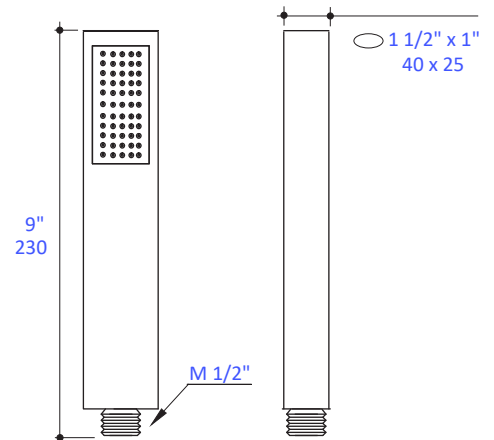

Features:

- Hand-held shower head with fixed jet
- Includes 59" flexible hose
- Hook and hand shower wall union sold separately
- 1.75 GPM flow regulator with back flow prevention included
- Flow rate: 1.3 GPM at recommended 43.5 psi

Finish Options:

- CR - Polished Chrome

Codes + Standards:

- Meets and exceeds applicable national codes
- Meets Cal-green requirement
- Complies with CEC standard

Recommended Accessories:

- Item # 0675: Wall-mount rail with hook for hand-held shower head
- Item #1563: Hand shower wall union

LACAVA reserves the right to revise any dimension or information on this sheet without notice. Dimensions are nominal and may vary within an industry accepted tolerance of 1/4". Drawings provided herein are meant to give the user an idea of the product and are not made to scale. Location of plumbing is meant for reference, your specific application may vary.

Revised: 6/23/2020