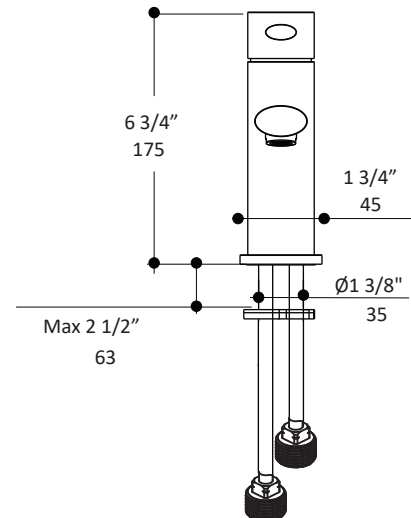

Specifications:

Installation:	deck mount 1-hole, single lever
Exterior Dimensions:	H: 6 3/4" SPOUT: 5 1/2"
Material:	solid brass construction
Water use:	1.2 GPM
Pop-up:	yes
Finishes:	CR - polished chrome
Weight:	7.7 lbs

Cutout Size:	Ø 1 3/8"
Accessories included:	24" flexible hot/cold water supply lines, pop-up drain

Features:

- European sized drain
- Ceramic disk cartridge
- Complements the Flou Collection

Codes + Standards:

LACAVA reserves the right to revise any dimension or information on this sheet without notice. Dimensions are nominal and may vary within an industry accepted tolerance of 1/4". Drawings provided herein are meant to give the user an idea of the product and are not made to scale. Location of plumbing is meant for reference, your specific application may vary.
Revised: 12/09/2020