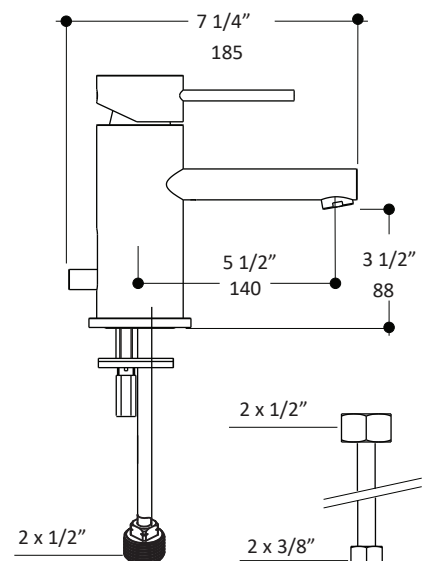

Specifications:

Installation:	deck mount 1-hole, single lever
Exterior Dimensions:	H: 6 3/4" SPOUT: 5 1/2"
Material:	solid brass construction
Water use:	1.2 GPM
Pop-up:	yes
Finishes:	CR - polished chrome
Weight:	7.7 lbs

Cutout Size:	Ø 1 3/8"
Accessories included:	24" flexible hot/cold water supply lines, pop-up drain

Features:

- European sized drain
- Ceramic disk cartridge
- Complements the Flou Collection

Codes + Standards:

LACAVA reserves the right to revise any dimension or information on this sheet without notice. Dimensions are nominal and may vary within an industry accepted tolerance of 1/4". Drawings provided herein are meant to give the user an idea of the product and are not made to scale. Location of plumbing is meant for reference, your specific application may vary.
Revised: 12/09/2020