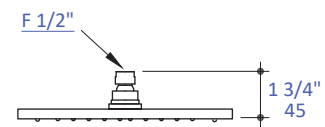

Features:

- Tilting round rain shower head
- Brass construction with 75 rubber nozzles
- Wall-mount installation recommended
- Arm and flange sold separately
- Outfitted with a 1.75GPM flow regulator, with backflow prevention, Max. flow rate: 1.8GPM
- Maximum tilting angle: 19 degrees

Finish Options:

- CR - Polished Chrome
- PN - Polished Nickel
- NI - Brushed Nickel
- BG - Brushed Gold
- 44 - Matte Black