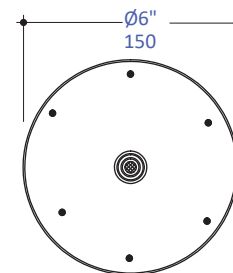

Features:

- Tilting round rain shower head
- Brass construction with 75 rubber nozzles
- Wall-mount installation recommended
- Arm and flange sold separately
- Outfitted with a 1.75GPM flow regulator, with backflow prevention, Max. flow rate: 1.8GPM
- Maximum tilting angle: 19 degrees

Finish Options:

- CR - Polished Chrome
- PN - Polished Nickel
- NI - Brushed Nickel
- BG - Brushed Gold
- 44 - Matte Black

Codes + Standards:

- Meets and exceeds applicable national codes
- Meets Cal-green requirement
- Complies with CEC standard

Recommended Accessories:

- Item #0171: Wall-mount round shower arm with flange
- Item #15PB1.L.R: Built-in single-lever mixer with lever handle and escutcheon

LACAVA reserves the right to revise any dimension or information on this sheet without notice. Dimensions are nominal and may vary within an industry accepted tolerance of 1/4". Drawings provided herein are meant to give the user an idea of the product and are not made to scale. Location of plumbing is meant for reference, your specific application may vary. Revised: 11/14/2023