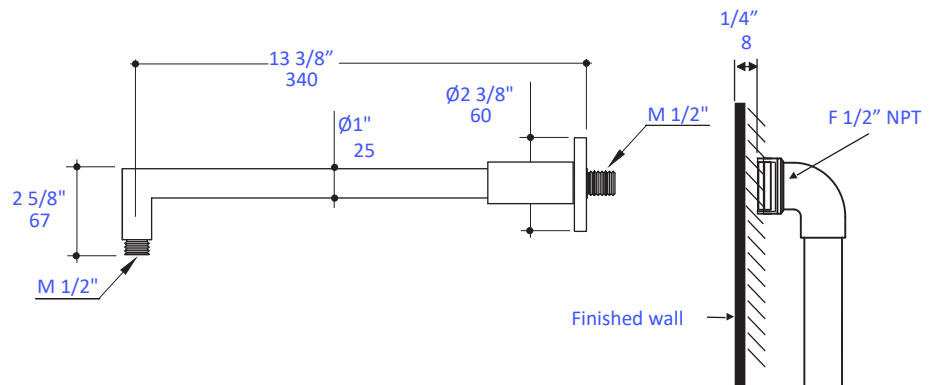

## Features:

- Wall-mount shower arm with round flange
- Brass construction
- Shower head sold separately
- Weight: 1 lb.

## Recommended Accessories:

- Item #0416: Tilting round 6" diam. rain shower head
- Item #0420: Tilting round 8" diam. rain shower head