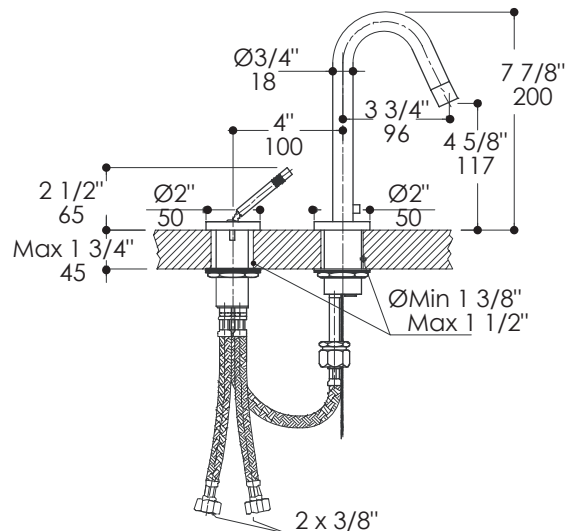

Minimal Faucet Item #0101H1

Features:

- Two-hole deck-mounted lavatory faucet
- Goose-neck swiveling spout and joystick lever handle
- Brass construction with single ceramic disc cartridge
- Includes flexible supply lines and semi-automatic pop-up drain assembly
- Flow rate: 1 GPM pressure compensating aerator
- ADA Compliant

Finish Options:

- CR - Polished Chrome
- NI - Brushed Nickel

Parts:

- RCMB058 - Replacement ceramic disc cartridge
- 0101-AERATOR - Replacement aerator cartridge

Product Specifications:

Notes:

Drawings provided herein are meant to give the user an idea of the product and are not made to scale. The size in inches is rounded up to the nearest 1/16\".