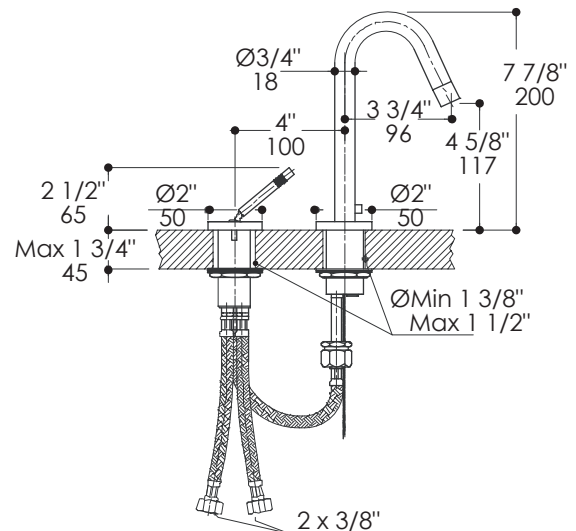

Minimal Faucet Item #0101H1

Features:

- Two-hole deck-mounted lavatory faucet
- Goose-neck swiveling spout and joystick lever handle
- Brass construction with single ceramic disc cartridge
- Includes flexible supply lines and semi-automatic pop-up drain assembly
- Flow rate: 1 GPM pressure compensating aerator
- ADA Compliant

Finish Options:

- CR - Polished Chrome
- NI - Brushed Nickel

Parts:

- RCMB058 - Replacement ceramic disc cartridge
- 0101-AERATOR - Replacement aerator cartridge

Product Specifications:

Notes:

Drawings provided herein are meant to give the user an idea of the product and are not made to scale. The size in inches is rounded up to the nearest 1/16\".