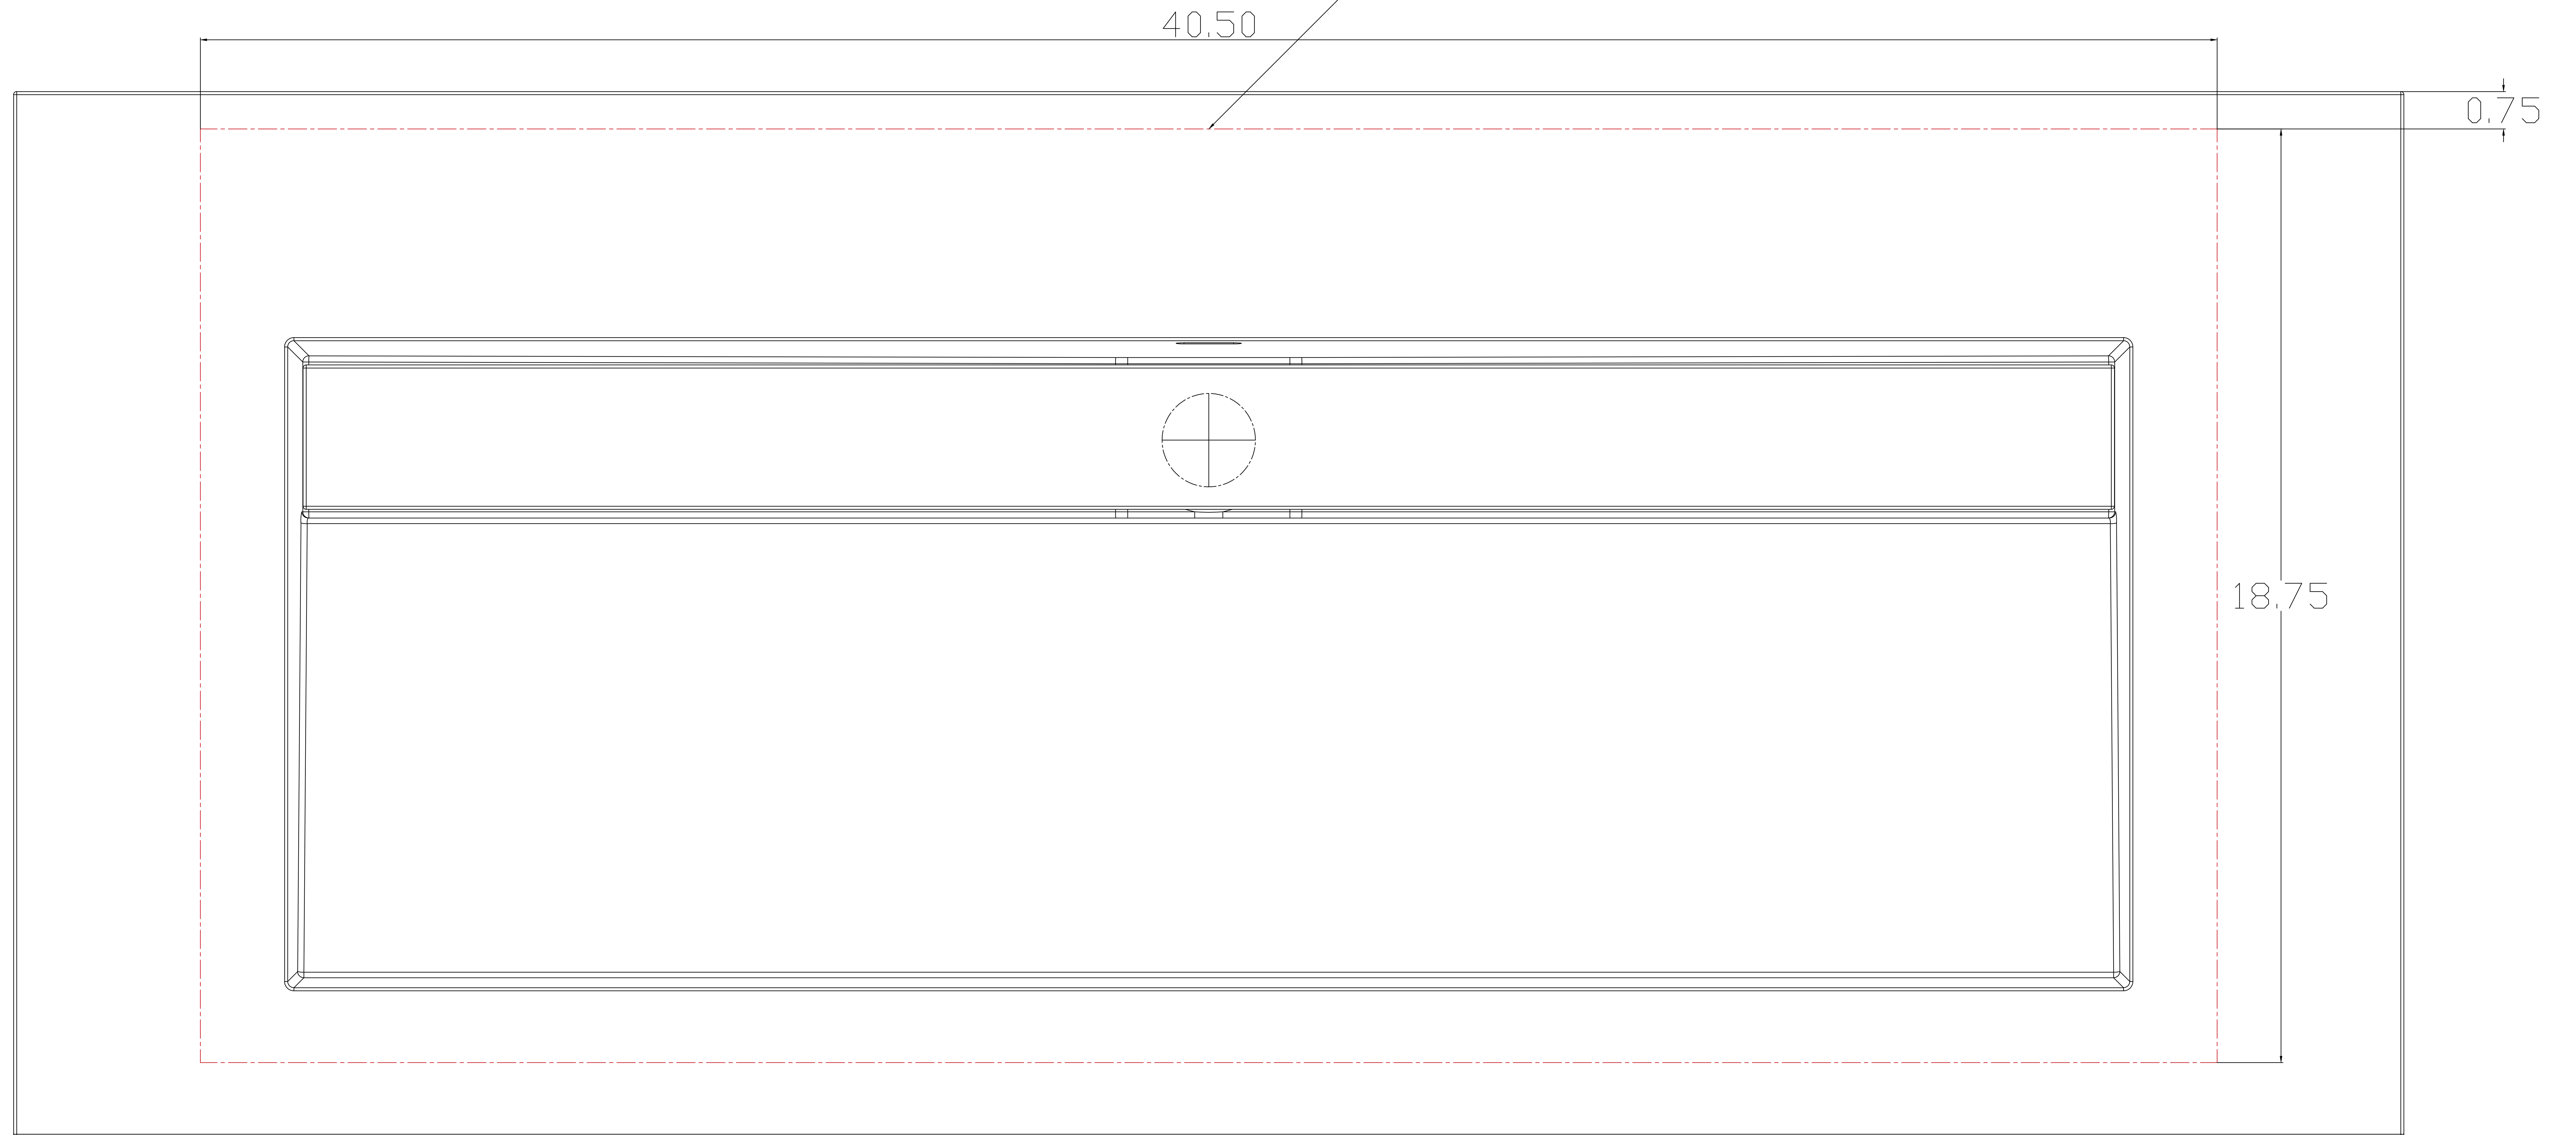

Vanity Top Plumbing Cutout
Along Dotted Red Line

Notes:
Drawings provided herein are meant to give the user an idea of the product. The size in inches is rounded up to the nearest 1/16". Slight variances can often occur with porcelain and woodwork. Therefore, LACAVA will not be held responsible for any cutouts, countertops, or furniture made without the actual product or template from LACAVA.

LACAVA.com
Cut out Template
H264BT - KUBISTA