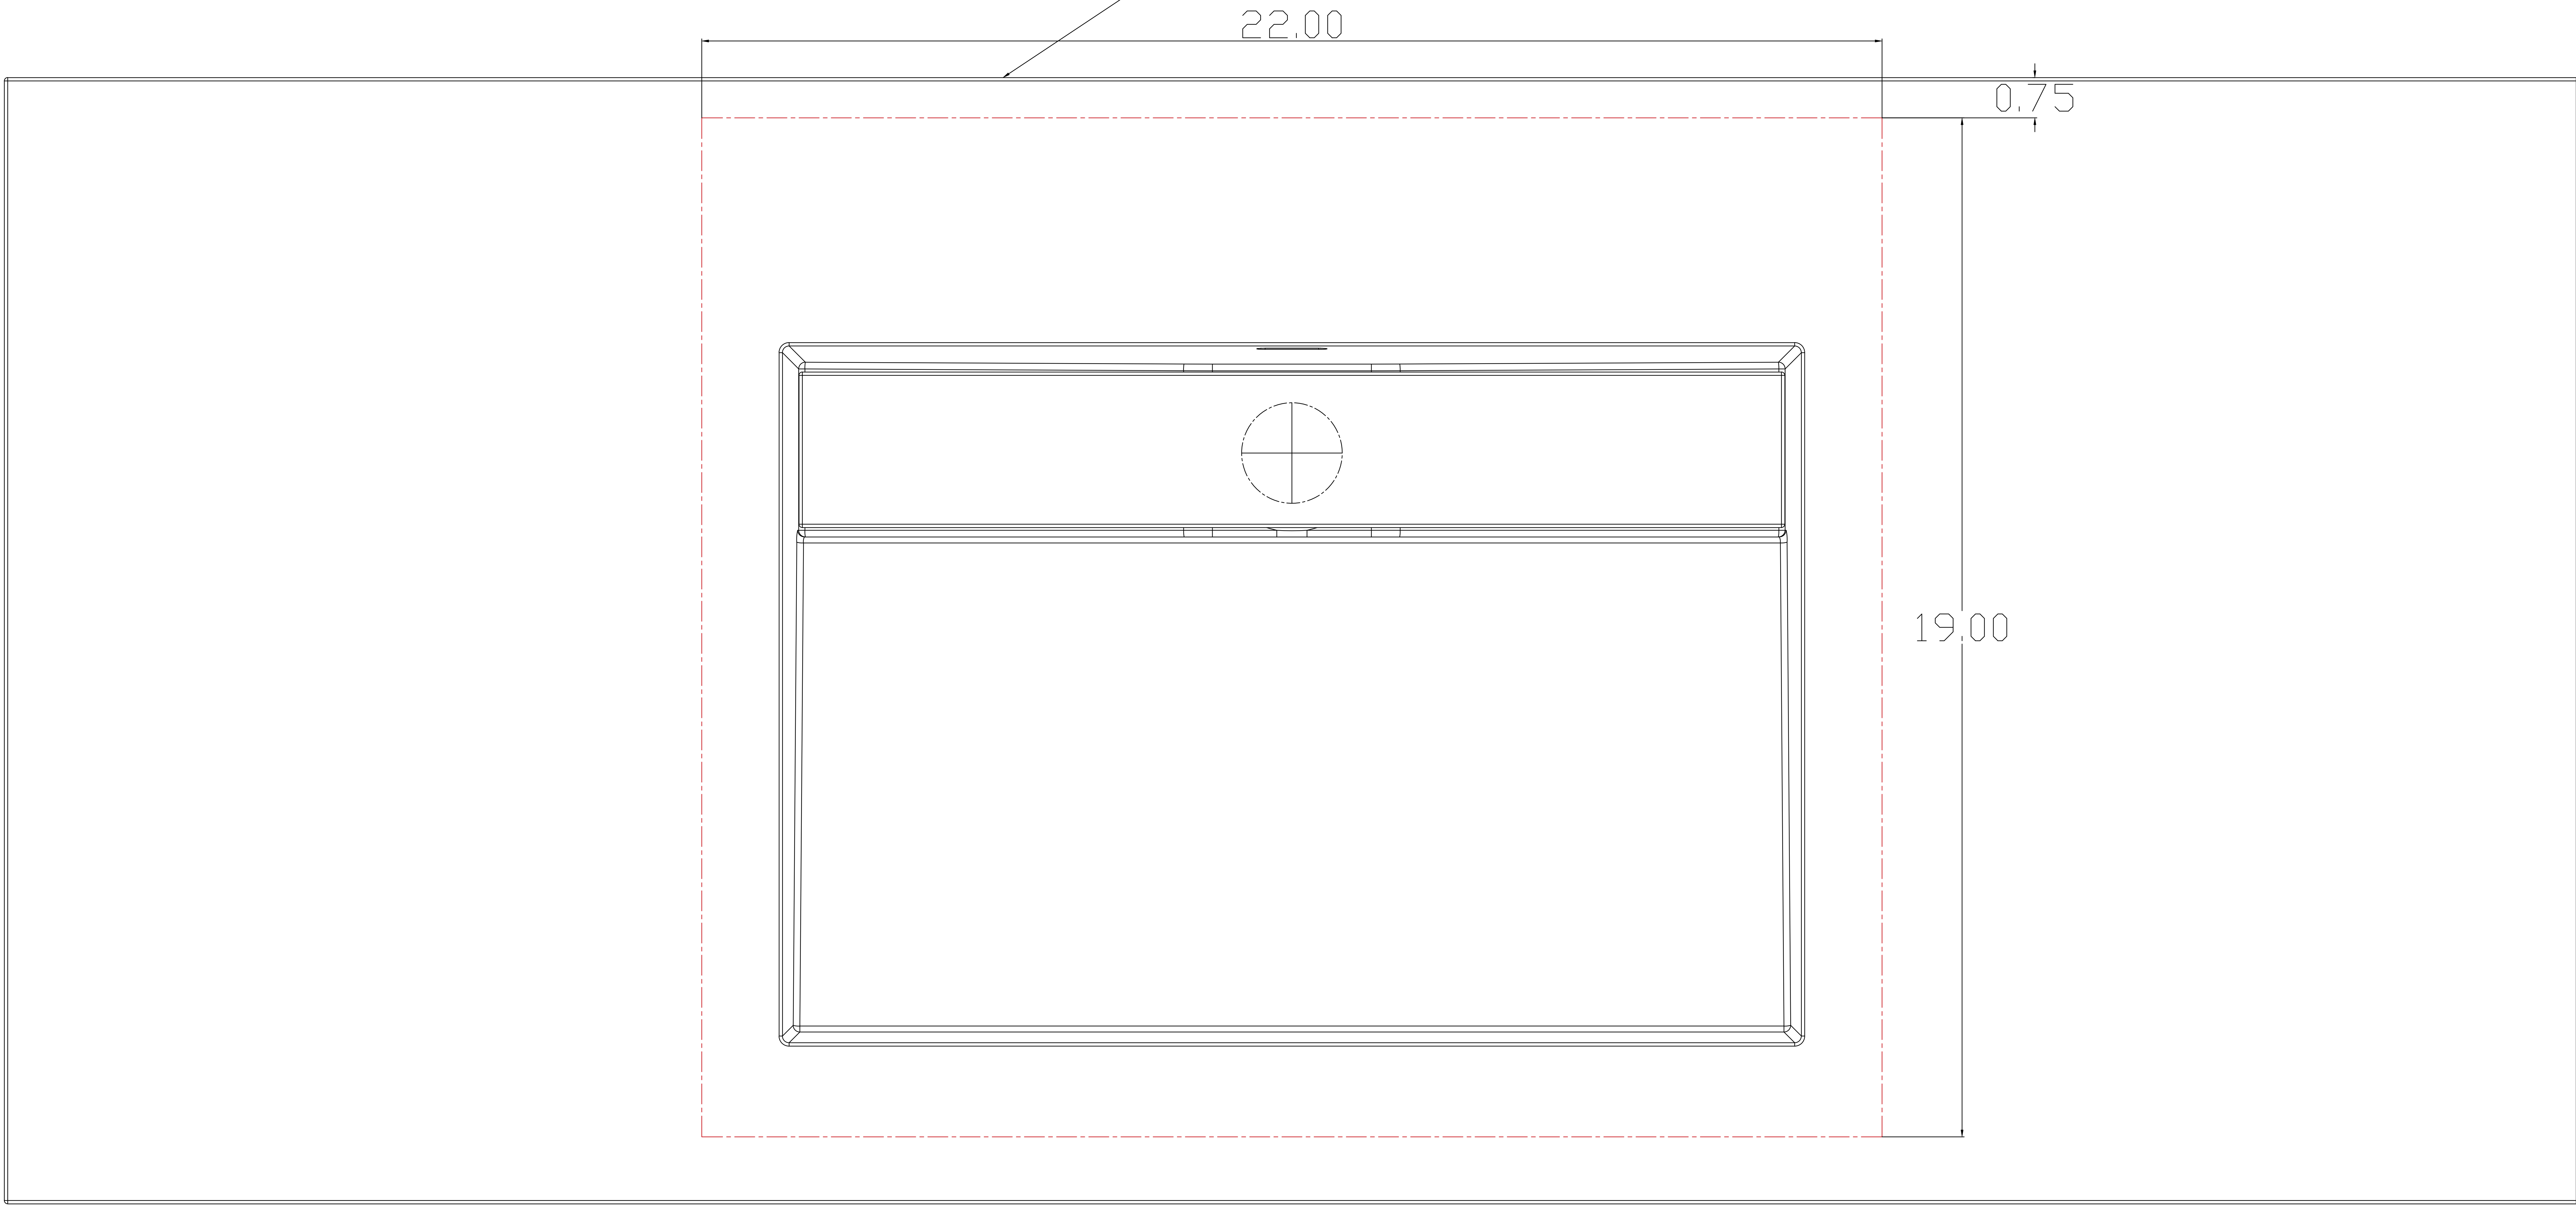

Vanity Top Plumbing Cutout  
Along Dotted Red Line

Notes:  
Drawings provided herein are meant to give the user an idea of the product. The size in inches is rounded up to the nearest 1/16".  
Slight variances can often occur with porcelain and woodwork. Therefore, LACAVA will not be held responsible for any cutouts, countertops, or furniture made without the actual product or template from LACAVA.

LACAVA.com  
Cut out Template  
H264T - KUBISTA