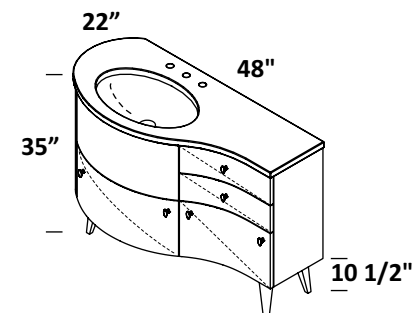

CABINET - FLO-F-48L
legs included
STANDARD --- $6690
PREMIUM --- $7290
LUXURY --- $8020

COUNTERTOP - FLO-48LT
SOLID SURFACE (M)--- $1200
SOLID SURFACE (G, R, V, D)--- $1685
STONE (WH, LN, SL, BN)--- $2020
QUARTZ (PR, AH)--- $2625
00, 01, 02, 03

SINK - 33LA ID 21 x 13 x 6 h
WHITE (001) --- $325
Drain options: 7100-12,
7100-16OF, 7100-13OF