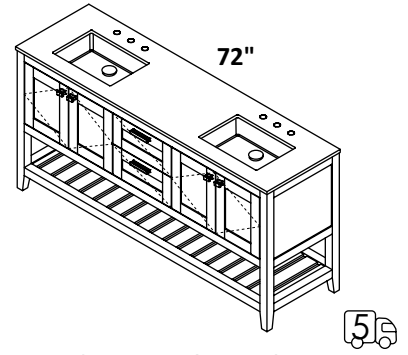

COUNTERTOP - STL-48RT
SOLID SURFACE (M)--- $1200
SOLID SURFACE (G, R, V, D)--- $1685
STONE (WH, LN, SL, BN)--- $1705
QUARTZ (PR, AH)--- $2530
00, 01, 02, 03

SINK - 5452UN
ID 17 x 11 1/2 x 4 h
WHITE (001) --- $385
Drain options: 7100-12,
7100-16OF, 7100-13OF

CABINET - STL-F-72
STANDARD --- $7675
PREMIUM --- $8455
LUXURY --- $9240

COUNTERTOP - STL-72T
SOLID SURFACE (M)--- $1745
SOLID SURFACE (G, R, V, D)--- $2315
STONE (WH, LN, SL, BN)--- $2530
QUARTZ (PR, AH)--- $3795
00, 01, 02, 03

SINK - 5452UN
ID 17 x 11 1/2 x 4 h
WHITE (001) --- $385
Drain options: 7100-12,
7100-16OF, 7100-13OF