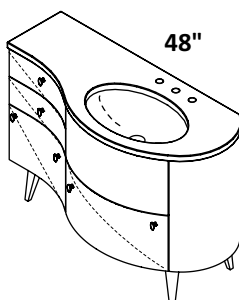

CABINET - FLO-F-48R
legs included
STANDARD --- $6690
PREMIUM --- $7290
LUXURY --- $8020

COUNTERTOP - FLO-48RT
SOLID SURFACE (M)--- $1200
SOLID SURFACE (G, R, V, D)--- $1685
STONE (WH, LN, SL, BN)--- $2020
QUARTZ (PR, AH)--- $2625
00, 01, 02, 03

SINK - 33LA ID 21 x 13 x 6 h
WHITE (001) --- $325
Drain options: 7100-12,
7100-16OF, 7100-13OF