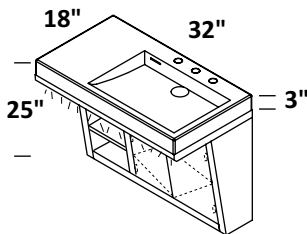

CABINET W/LED LIGHTS - LIB-W-32L
 STANDARD --- \$3625
 PREMIUM --- \$3950
 LUXURY --- \$4345

SINK - 5101LH 32 x 18 x 3 h
 GLOSS WHITE SOLID SURFACE (G)--- \$980
 MATTE WHITE SOLID SURFACE (M)--- \$980
 00, 01, 02, 03
 Drain options: 7100-12,
 7100-16OF, 7100-13OF