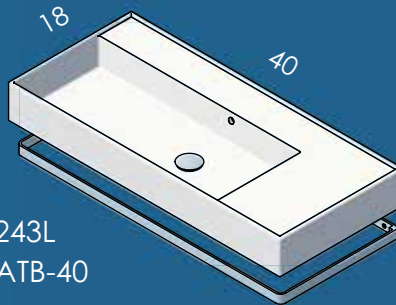

AQUAOTTO SINKS

SINK AQUAOTTO 5242L
TOWEL BAR AQUA ATB-32 in matte black
FAUCET ELEGANZA 1803L in matte black
MIRROR NAVI M07-41 with matte black frame
TRAP COVER RA098 in matte black