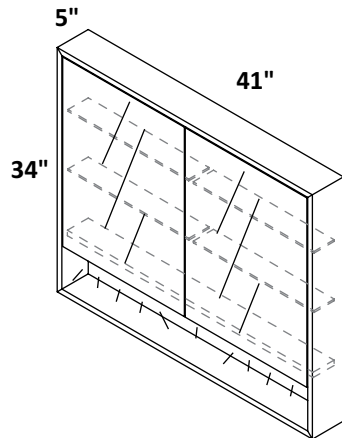

M06-41
WOOD FRAME
STANDARD --- $3190
PREMIUM --- $3490
LUXURY --- $3840