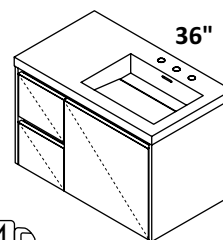

CABINET - KUB-W-36R

STANDARD --- $3590
PREMIUM --- $3925
LUXURY --- $4320

OPTIONAL METAL TRIM - TRIM

STANDARD (21)--- $690
PREMIUM (10, 44, MW, BPW)--- $900
LUXURY (51)--- $1325

SINK - H263RT 36 x 21 x 6 1/2 h
GLOSS WHITE SOLID SURFACE (G)--- $1190
MATTE WHITE SOLID SURFACE (M)--- $1190
00, 01, 02, 03
Drain options: 7100-180F

6" BACKSPLASH - BKS

GLOSS WHITE (G) --- $150
MATTE WHITE (M) --- $150