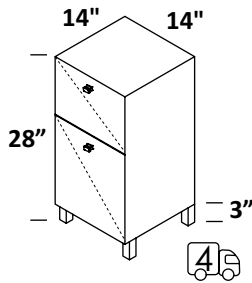

CABINET - PLA-F-14

STANDARD --- $1990
PREMIUM --- $2290
LUXURY --- $2520

LEGS - specify finish
STANDARD (21)
PREMIUM (10, 44, MW, BPW)