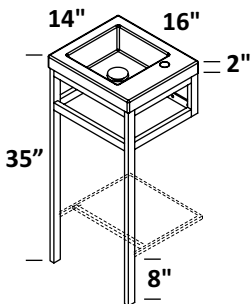

CONSOLE - DIM-BX-16
STANDARD (21)--- $1695
PREMIUM (10, 44, MW, BPW)--- $2300
LUXURY (51)--- $3355

OPTIONAL SHELF - CSS
frame with white solid surface
STANDARD (21)--- $650
PREMIUM (10, 44, MW, BPW)--- $900
LUXURY (51)--- $1320

SINK - 5271 16 x 14 x 6 h
WHITE (001) --- $475
00, 01
Drain options: 7100-12,
7100-16OF, 7100-13OF