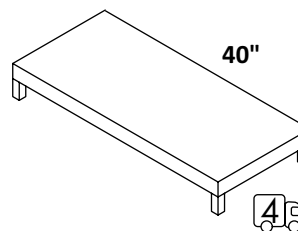

BENCH - PLA-BN-40
STANDARD --- $1425
PREMIUM --- $1550
LUXURY --- $1705

LEGS - specify finish
STANDARD (21)
PREMIUM (10, 44, MW, BPW)