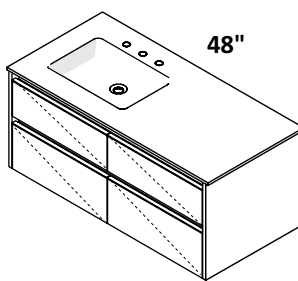

CABINET - PUN-W-48
MATTE WHITE (08) --- $3575
ASH GRAY (20) --- $3575
NATURAL WALNUT (07) --- $3575

SINK - K48L 48 x 22 x 6 1/2 h
GLOSS WHITE (G) --- $1300
MATTE WHITE (M) --- $1300
00, 01, 02, 03
Drain options: 7100-12,
7100-16OF, 7100-13OF

6" BACKSPLASH - BKS
GLOSS WHITE (G) --- $195
MATTE WHITE (M) --- $195