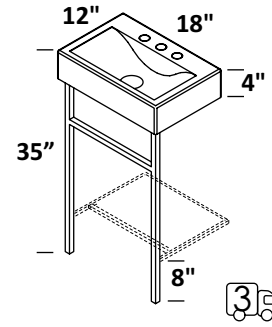

CONSOLE - MAR-FR-18
STANDARD (21)--- $1020
PREMIUM (10, 44, MW, BPW)--- $1290
LUXURY (51)--- $1595

OPTIONAL SHELF - CSS
frame with white solid surface
STANDARD (21)--- $650
PREMIUM (10, 44, MW, BPW)--- $900
LUXURY (51)--- $1320

SINK - 5462 18 x 12 x 4 h
WHITE (001) --- $555
00, 01, 02, 03
Drain options: 7100-13
No overflow