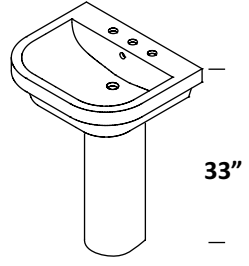

SINK - 4281 24 x 20 x 8 h
WHITE (001) --- $705
01, 02, 03
Drain options: 7100-12

PEDESTAL - 4231
WHITE (001) --- $215