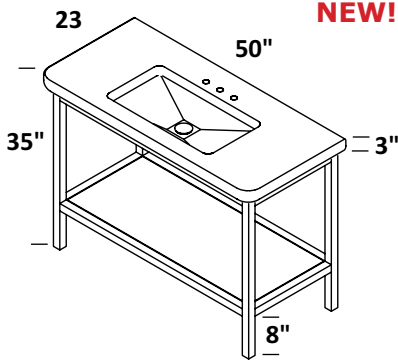

CONSOLE - NTR-FF-50
STANDARD (21)--- $2740
PREMIUM (10, 44, MW, BPW)--- $3440
LUXURY (51)--- $9200

SHELF INCLUDED - specify wood finish
STANDARD
PREMIUM
LUXURY

SINK - CT500 50 x 23 x 6 h
TERRACOTTA (TER) --- $1990
SLATE (SLT) --- $1990
CHARCOAL (CHL) --- $1990
SAND (SND) --- $1990
00, 01, 02, 03
Drain options: 7100-13, 7100-15