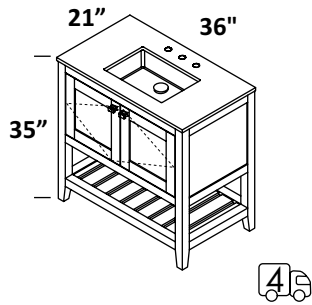

CABINET - STL-F-36A
STANDARD --- $4080
PREMIUM --- $4510
LUXURY --- $4910

COUNTERTOP - STL-36T
SOLID SURFACE (M)--- $970
SOLID SURFACE (G, R, V, D)--- $1300
STONE (WH, LN, SL, BN)--- $1265
QUARTZ (PR, AH)--- $1900
00, 01, 02, 03