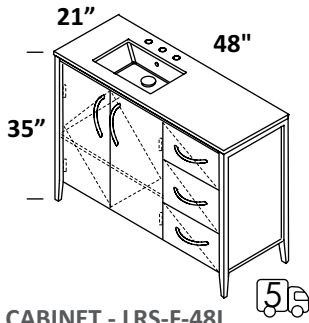

CABINET - LRS-F-36A
STANDARD --- $3425
PREMIUM --- $3725
LUXURY --- $4100

COUNTERTOP - LRS-36T
SOLID SURFACE (M)--- $970
SOLID SURFACE (G, R, V, D)--- $1300
STONE (WH, LN, SL, BN)--- $1265
QUARTZ (PR, AH)--- $1900
00, 01, 02, 03

SINK - 5062UN
ID 18 1/2 x 11 x 5 1/2 h
WHITE (001) --- $385
Drain options: 7100-12,
7100-16OF, 7100-13OF

CABINET - LRS-F-36B
STANDARD --- $3925
PREMIUM --- $4290
LUXURY --- $4720

COUNTERTOP - LRS-36T
SOLID SURFACE (M)--- $970
SOLID SURFACE (G, R, V, D)--- $1300
STONE (WH, LN, SL, BN)--- $1265
QUARTZ (PR, AH)--- $1900
00, 01, 02, 03

SINK - 5062UN
ID 18 1/2 x 11 x 5 1/2 h
WHITE (001) --- $385
Drain options: 7100-12,
7100-16OF, 7100-13OF

CABINET - LRS-F-48L
STANDARD --- $5325
PREMIUM --- $5825
LUXURY --- $6410

COUNTERTOP - LRS-48LT
SOLID SURFACE (M)--- $1200
SOLID SURFACE (G, R, V, D)--- $1685
STONE (WH, LN, SL, BN)--- $1705
QUARTZ (PR, AH)--- $2530
00, 01, 02, 03