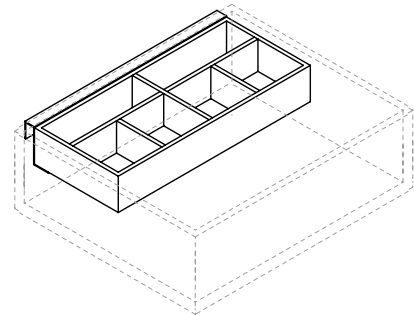

DR03 W: 6 D: 13 3/4 H: 2 1/4

HANGING ORGANIZER - made of baltic birch w/s.steel bracket, stained to match the vanity
MATTE WHITE (08)--- $430
MATTE BLACK (16)--- $430
NATURAL WALNUT (07)--- $430