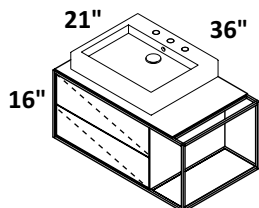

CABINET - LIN-VS-36L
STANDARD --- $2425
PREMIUM --- $2650
LUXURY --- $2915

FRAME - LIN-VS-36LF
STANDARD (21)--- $1815
PREMIUM (10, 44, MW, BPW)--- $2175
LUXURY (51)--- $3355

COUNTERTOP - LIN-VS-36LT
SOLID SURFACE (M)--- $965
SOLID SURFACE (G, R, V, D)--- $1185

SINK - 5030 22 x 18 1/2 x 4 h
WHITE (001) --- $595
00, 01, 02, 03
Drain options: 7100-12,
7100-16OF, 7100-13OF