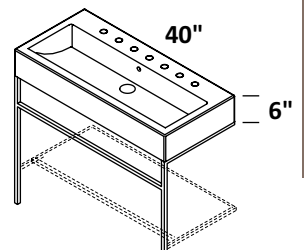

CONSOLE - AQG-FR-40
STANDARD (21)--- $1400
PREMIUM (10, 44, MW, BPW)--- $1680
LUXURY (51)--- $2285

OPTIONAL SHELF - CSS frame with white solid surface
STANDARD (21)--- $820
PREMIUM (10, 44, MW, BPW)--- $1110
LUXURY (51)--- $1640

SINK - 5460 40 x 18 1/2 x 6 h
WHITE (001) --- $1160
00, 01, 02, 03 or per specs
Drain options: 7100-12,
7100-16OF, 7100-13OF