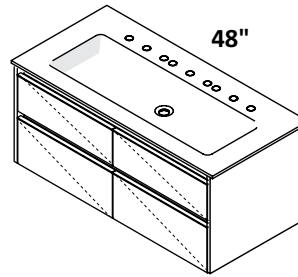

CABINET - PUN-W-48
MATTE WHITE (08) --- $3575
ASH GRAY (20) --- $3575
NATURAL WALNUT (07) --- $3575

SINK - K48B 48 x 22 x 6 1/2 h
GLOSS WHITE (G) --- $1300
MATTE WHITE (M) --- $1300
00, 01, 02, 03 center, or per specs
Drain options: 7100-12,
7100-16OF, 7100-13OF

6" BACKSPLASH - BKS
GLOSS WHITE (G) --- $195
MATTE WHITE (M) --- $195