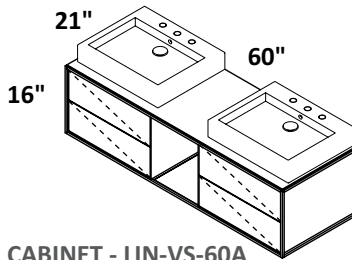

CABINET - LIN-VS-60A
STANDARD --- $4380
PREMIUM --- $4780
LUXURY --- $5260

FRAME - LIN-VS-60AF
STANDARD (21)--- $2475
PREMIUM (10, 44, MW, BPW)--- $3070
LUXURY (51)--- $4610

COUNTERTOP - LIN-VS-60AT
SOLID SURFACE (M)--- $1460
SOLID SURFACE (G, R, V, D)--- $1920

SINK - 5030 22 x 18 1/2 x 4 h
WHITE (001) --- $595
00, 01, 02, 03
Drain options: 7100-12,
7100-16OF, 7100-13OF