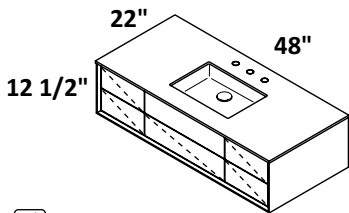

CABINET - GEM-UN-48
STANDARD --- $4275
PREMIUM --- $4690
LUXURY --- $5160

COUNTERTOP - GEM-UN-48T
SOLID SURFACE (M)--- $1045
SOLID SURFACE (G, R, V, D)--- $1405
00, 01, 02, 03

SINK - 5452UN ID 17 x 11 1/2 x 4 h
WHITE (001) --- $385
Drain options: 7100-12,
7100-16OF, 7100-13OF