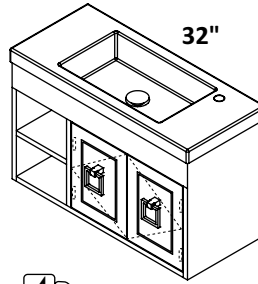

CABINET - DIM-W-32
without metal inlay
STANDARD --- $2190
PREMIUM --- $2390
LUXURY --- $2630

OPTIONAL METAL INLAY - TR2
STANDARD (21)--- $220
PREMIUM (10, 44, MW, BPW)--- $255
LUXURY (51)--- $290

SINK - 5273 32 x 14 x 6 h
WHITE (001) --- $825
00, 01
Drain options: 7100-12,
7100-16OF, 7100-13OF