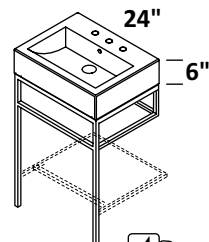

CONSOLE - AQG-BX-24
STANDARD (21)--- $1800
PREMIUM (10, 44, MW, BPW)--- $2445
LUXURY (51)--- $3495

OPTIONAL SHELF - CSS frame with white solid surface
STANDARD (21)--- $650
PREMIUM (10, 44, MW, BPW)--- $900
LUXURY (51)--- $1320

SINK - 5464 24 x 18 1/2 x 6 h
WHITE (001) --- $790
00, 01, 02, 03
Drain options: 7100-12,
7100-16OF, 7100-13OF