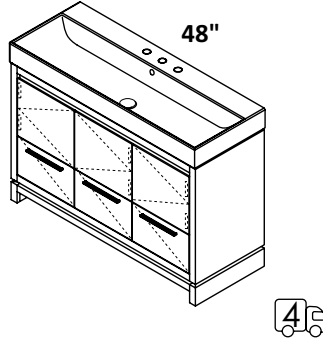

CABINET - AQS-F-48
STANDARD --- $6075
PREMIUM --- $6590
LUXURY --- $7250