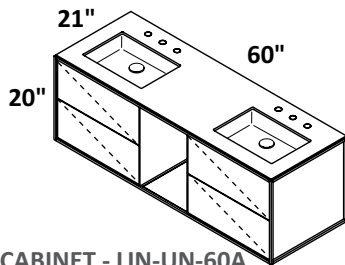

CABINET - LIN-UN-60A
STANDARD --- $4580
PREMIUM --- $4980
LUXURY --- $5480

FRAME - LIN-UN-60AF
STANDARD (21)--- $2520
PREMIUM (10, 44, MW, BPW)--- $3135
LUXURY (51)--- $4760

COUNTERTOP - LIN-UN-60AT
SOLID SURFACE (M)--- $1460
SOLID SURFACE (G, R, V, D)--- $1920
00, 01, 02, 03

SINK - 5452UN ID 17 x 11 1/2 x 4 h
WHITE (001) --- $385
Drain options: 7100-12,
7100-16OF, 7100-13OF