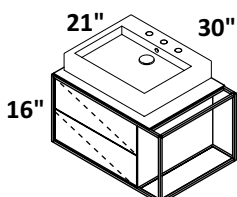

CABINET - LIN-VS-30L
STANDARD --- $2190
PREMIUM --- $2390
LUXURY --- $2630

FRAME - LIN-VS-30LF
STANDARD (21)--- $1735
PREMIUM (10, 44, MW, BPW)--- $2080
LUXURY (51)--- $3220

COUNTERTOP - LIN-VS-30LT
SOLID SURFACE (M)--- $855
SOLID SURFACE (G, R, V, D)--- $1045

SINK - 5030 22 x 18 1/2 x 4 h
WHITE (001) --- $595
00, 01, 02, 03
Drain options: 7100-12,
7100-16OF, 7100-13OF