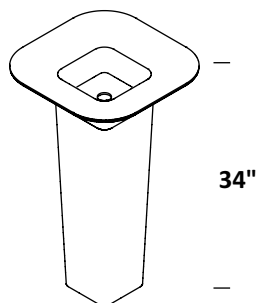

34"

SINK - 8055 20 x 20 x 6 h
WHITE (001) --- $1070
Drain options: 7100-13
No overflow

PEDESTAL - 8031

WHITE (001) --- $585