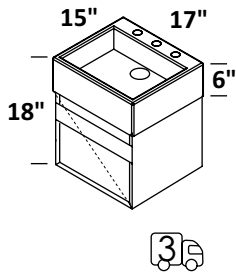

LUCE WITH SOLID SURFACE SINKS

CABINET - LUC-W-17
STANDARD --- $1640
PREMIUM --- $1790
LUXURY --- $1970

SINK - 5102 17 x 15 x 6 h
GLOSS WHITE SOLID SURFACE (G)--- $550
MATTE WHITE SOLID SURFACE (M)--- $550
00, 01, 02, 03
Drain options: 7100-12,
7100-16OF, 7100-130F