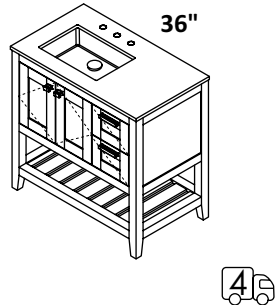

CABINET - STL-F-36L
STANDARD --- $5155
PREMIUM --- $5685
LUXURY --- $6200

COUNTERTOP - STL-36LT
SOLID SURFACE (M)--- $970
SOLID SURFACE (G, R, V, D)--- $1300
STONE (WH, LN, SL, BN)--- $1265
QUARTZ (PR, AH)--- $1900
00, 01, 02, 03