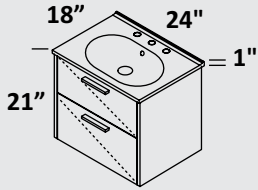

QUICK-SHIP

PULLS K450 INCLUDED - specify finish
POLISHED CHROME (CR), POLISHED NICKEL (PN), BRUSHED NICKEL (NI),
MATTE BLACK (44), MATTE WHITE (MW), BRUSHED BRASS (51)

NEW!

CABINET - AQT-WB-24
STANDARD --- $1975
PREMIUM --- $2175
LUXURY --- $2390

SINK - 8075 24 x 18 x 5 1/2 h
WHITE (001) --- $595
00, 01, 02, 03
Drain options: 7100-12,
7100-16OF, 7100-130F