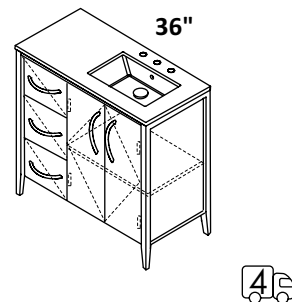

COUNTERTOP - LRS-24T
SOLID SURFACE (M)--- $800
SOLID SURFACE (G, R, V, D)--- $1090
STONE (WH, LN, SL, BN)--- $855
QUARTZ (PR, AH)--- $1265
00, 01, 02, 03

SINK - 5452UN
ID 17 x 11 1/2 x 4 h
WHITE (001) --- $385
Drain options: 7100-12,
7100-16OF, 7100-13OF

COUNTERTOP - LRS-24T
SOLID SURFACE (M)--- $800
SOLID SURFACE (G, R, V, D)--- $1090
STONE (WH, LN, SL, BN)--- $855
QUARTZ (PR, AH)--- $1265
00, 01, 02, 03

SINK - 5452UN
ID 17 x 11 1/2 x 4 h
WHITE (001) --- $385
Drain options: 7100-12,
7100-16OF, 7100-13OF

COUNTERTOP - LRS-30T
SOLID SURFACE (M)--- $900
SOLID SURFACE (G, R, V, D)--- $1200
STONE (WH, LN, SL, BN)--- $1075
QUARTZ (PR, AH)--- $1595
00, 01, 02, 03

SINK - 5062UN
ID 18 1/2 x 11 x 5 1/2 h
WHITE (001) --- $385
Drain options: 7100-12,
7100-16OF, 7100-13OF

COUNTERTOP - LRS-30T
SOLID SURFACE (M)--- $900
SOLID SURFACE (G, R, V, D)--- $1200
STONE (WH, LN, SL, BN)--- $1075
QUARTZ (PR, AH)--- $1595
00, 01, 02, 03

SINK - 5062UN
ID 18 1/2 x 11 x 5 1/2 h
WHITE (001) --- $385
Drain options: 7100-12,
7100-16OF, 7100-13OF