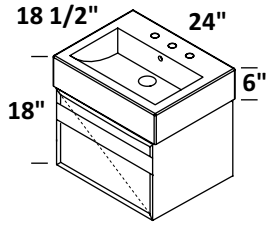

CABINET - LUC-W-48
 STANDARD --- \$2810
 PREMIUM --- \$3070
 LUXURY --- \$3380

SINK - 5104 48 x 15 x 6 h
 GLOSS WHITE SOLID SURFACE (G)--- \$1270
 MATTE WHITE SOLID SURFACE (M)--- \$1270
 00, 01, 02, 03
 Drain options: 7100-12,
 7100-16OF, 7100-130F