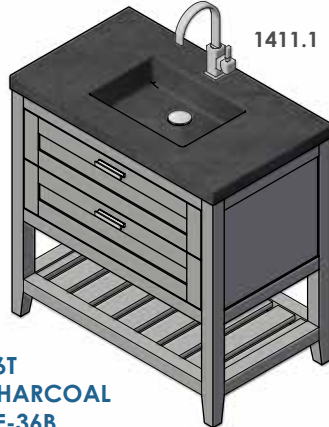

CT36T
IN CHARCOAL
STL-F-36B
IN MATTE ARDESIA