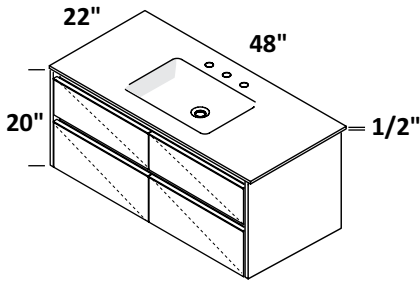

CABINET - PUN-W-48
MATTE WHITE (08) --- $3575
ASH GRAY (20) --- $3575
NATURAL WALNUT (07) --- $3575

SINK - K48 48 x 22 x 6 1/2 h
GLOSS WHITE (G) --- $1300
MATTE WHITE (M) --- $1300
00, 01, 02, 03
Drain options: 7100-12,
7100-16OF, 7100-13OF

6" BACKSPLASH - BKS
GLOSS WHITE (G) --- $195
MATTE WHITE (M) --- $195