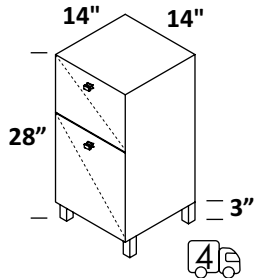

FREE-STANDING CABINETS

CABINET - PLA-F-14
STANDARD --- $1990
PREMIUM --- $2290
LUXURY --- $2520

LEGS - specify finish
STANDARD (21)
PREMIUM (10, 44, MW, BPW)