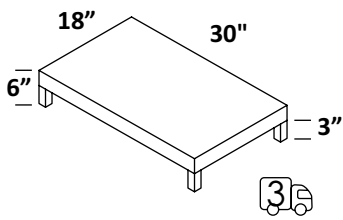

BENCH - PLA-BN-30

STANDARD --- $1190
PREMIUM --- $1290
LUXURY --- $1420

LEGS - specify finish
STANDARD (21)
PREMIUM (10, 44, MW, BPW)