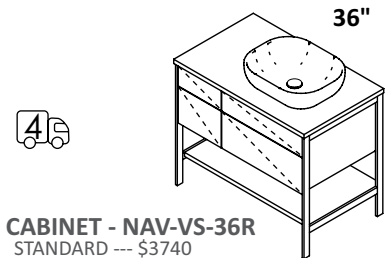

WHITE OAK, MATTE BLACK

CABINET - NAV-VS-36R

STANDARD --- $3740
PREMIUM --- $4125
LUXURY --- $4540

FRAME - NAV-VS-36F

STANDARD (21)--- $1080
PREMIUM (10, 44, MW, BPW)--- $1870
LUXURY (51)--- $4030

COUNTERTOP - NAV-VS-36RT

SOLID SURFACE (M)--- $970
SOLID SURFACE (G, R, V, D)--- $1300
STONE (WH, LN, SL, BN)--- $1265
QUARTZ (PR, AH)--- $1900
00, 01, 02, 03

SINK - N33 19 x 16 x 6 h

WHITE (001) --- $475
MATTE BLACK (MB) --- $595
Drain options: 7100-13