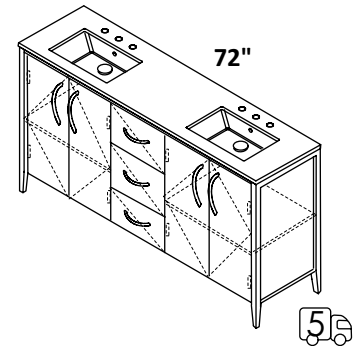

SINK - 5062UN
ID 18 1/2 x 11 x 5 1/2 h
WHITE (001) --- $385
Drain options: 7100-12,
7100-16OF, 7100-13OF