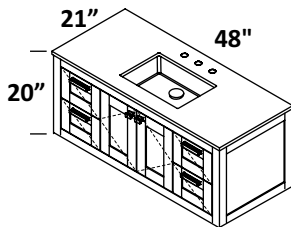

CABINET - STL-W-48
STANDARD --- $5460
PREMIUM --- $6035
LUXURY --- $6550

COUNTERTOP - STL-48T
SOLID SURFACE (M)--- $1200
SOLID SURFACE (G, R, V, D)--- $1685
STONE (WH, LN, SL, BN)--- $1705
QUARTZ (PR, AH)--- $2530
00, 01, 02, 03

SINK - 5452UN
ID 17 x 11 1/2 x 4 h
WHITE (001) --- $385
Drain options: 7100-12,
7100-16OF, 7100-13OF