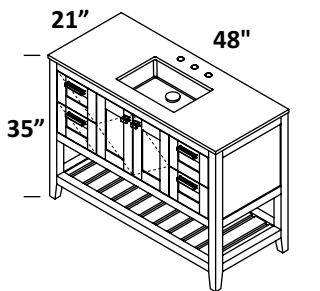

SINK - 5452UN
ID 17 x 11 1/2 x 4 h
WHITE (001) --- $385
Drain options: 7100-12,
7100-16OF, 7100-13OF

CABINET - STL-F-48
STANDARD --- $6620
PREMIUM --- $7325
LUXURY --- $7980