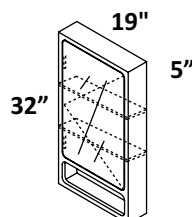

CABINET - AQT-F-56
STANDARD --- $6950
PREMIUM --- $7575
LUXURY --- $8335

SINK - 8071 56 x 18 x 5 1/2 h
WHITE PORCELAIN (001) --- $1750
00, 01, 02, 03
Drain options: 7100-12,
7100-16OF, 7100-13OF

SINK - 8071S 56 x 18 x 5 1/2 h
GLOSS WHITE SOLID SURFACE (G)--- $1890
MATTE WHITE SOLID SURFACE (M)--- $1890
00, 01, 02, 03
Drain options: 7100-12,
7100-16OF, 7100-13OF

MEDICINE CABINET - AQT-MD-19
STANDARD --- $2075
PREMIUM --- $2250
LUXURY --- $2475