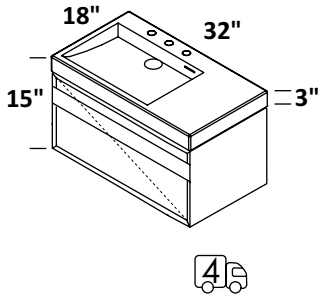

CABINET - LUC-W-32
STANDARD --- $1950
PREMIUM --- $2090
LUXURY --- $2300

SINK - 5101LH 32 x 18 x 3 h
GLOSS WHITE SOLID SURFACE (G)--- $980
MATTE WHITE SOLID SURFACE (M)--- $980
00, 01, 02, 03
Drain options: 7100-12,
7100-16OF, 7100-130F