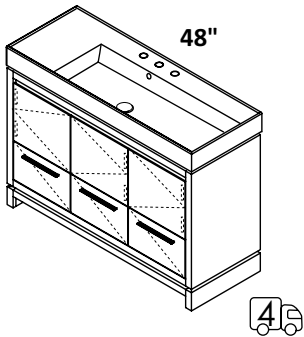

SINK - 5244R (right as shown)
SINK - 5244L (left) 48 x 18 x 6 h
WHITE (001) --- $1430
00, 01, 02, 03
Drain options: 7100-12,
7100-16OF, 7100-13OF

CABINET - AQS-F-48
STANDARD --- $6075
PREMIUM --- $6590
LUXURY --- $7250