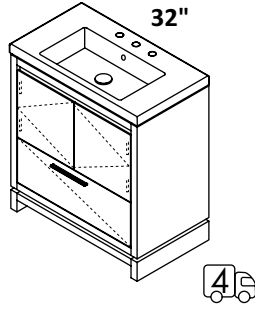

CABINET - AQQ-F-32
STANDARD --- $3950
PREMIUM --- $4290
LUXURY --- $4720

SINK - 5212 32 x 18 x 5 1/2 h
WHITE (001) --- $825
00, 01, 02, 03
Drain options: 7100-12,
7100-16OF, 7100-13OF