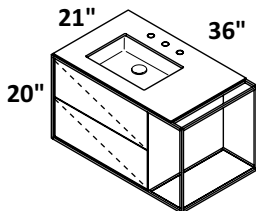

SINK - 5452UN ID 17 x 11 1/2 x 4 h

WHITE (001) --- $385
Drain options: 7100-12,
7100-16OF, 7100-13OF

CABINET - LIN-UN-36L

STANDARD --- $2525
PREMIUM --- $2750
LUXURY --- $3025

FRAME - LIN-UN-36LF

STANDARD (21)--- $1860
PREMIUM (10, 44, MW, BPW)--- $2255
LUXURY (51)--- $3495

COUNTERTOP - LIN-UN-36LT

SOLID SURFACE (M)--- $965
SOLID SURFACE (G, R, V, D)--- $1185
00, 01, 02, 03

SINK - 5452UN ID 17 x 11 1/2 x 4 h

WHITE (001) --- $385
Drain options: 7100-12,
7100-16OF, 7100-13OF