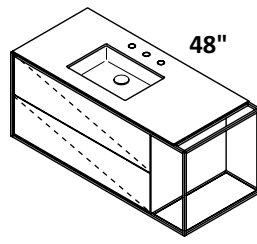

CABINET - LIN-UN-48L
STANDARD --- $2950
PREMIUM --- $3250
LUXURY --- $3575

FRAME - LIN-UN-48LF
STANDARD (21)--- $2035
PREMIUM (10, 44, MW, BPW)--- $2520
LUXURY (51)--- $3880

COUNTERTOP - LIN-UN-48LT
SOLID SURFACE (M)--- $1155
SOLID SURFACE (G, R, V, D)--- $1505
00, 01, 02, 03

SINK - 5452UN ID 17 x 11 1/2 x 4 h
WHITE (001) --- $385
Drain options: 7100-12,
7100-16OF, 7100-13OF