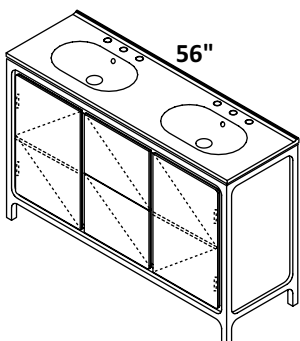

CABINET - AQT-F-24
STANDARD --- $3790
PREMIUM --- $4150
LUXURY --- $4565

SINK - 8075 24 x 18 x 5 1/2 h
WHITE (001) --- $595
00, 01, 02, 03
Drain options: 7100-12,
7100-16OF, 7100-13OF

CABINET - AQT-W-24
STANDARD --- $3075
PREMIUM --- $3350
LUXURY --- $3685

SINK - 5241R (right as shown)
SINK - 5241L (left) 24 x 18 x 6 h
WHITE (001) --- $595
00, 01, 02, 03
Drain options: 7100-12,
7100-16OF, 7100-13OF

CABINET - AQT-F-32
STANDARD --- $4225
PREMIUM --- $4625
LUXURY --- $5090

SINK - 8074 32 x 18 x 5 1/2 h
WHITE PORCELAIN (001) --- $685
00, 01, 02, 03
Drain options: 7100-12,
7100-16OF, 7100-13OF

SINK - 8074S 32 x 18 x 5 1/2 h
GLOSS WHITE SOLID SURFACE (G)--- $890
MATTE WHITE SOLID SURFACE (M)--- $890
00, 01, 02, 03
Drain options: 7100-12,
7100-16OF, 7100-13OF

CABINET - AQT-W-32
STANDARD --- $3350
PREMIUM --- $3675
LUXURY --- $4045

SINK - 5242R (right as shown)
SINK - 5242L (left) 32 x 18 x 6 h
WHITE (001) --- $825
00, 01, 02, 03
Drain options: 7100-12,
7100-16OF, 7100-13OF

CABINET - AQT-F-40
STANDARD --- $5290
PREMIUM --- $5775
LUXURY --- $6355

SINK - 8072 (wide bowl)
40 x 18 x 5 1/2 h
WHITE (001) --- $1400
00, 01, 02, 03 or per specs
Drain options: 7100-12,
7100-16OF, 7100-13OF

SINK - 8073 (single bowl)
40 x 18 x 5 1/2 h
WHITE (001) --- $915
00, 01, 02, 03
Drain options: 7100-12,
7100-16OF, 7100-13OF

CABINET - AQT-W-40
STANDARD --- $4750
PREMIUM --- $5175
LUXURY --- $5695

SINK - 5243C (center bowl)
40 x 18 x 6 h
WHITE (001) --- $1070
00, 01, 02, 03 or per specs
Drain options: 7100-12,
7100-16OF, 7100-13OF

SINK - 5243R (right bowl as shown)
SINK - 5243L (left) 40 x 18 x 6 h
WHITE (001) --- $1070
00, 01, 02, 03 or per specs
Drain options: 7100-12,
7100-16OF, 7100-13OF

CABINET - AQT-F-56
STANDARD --- $6950
PREMIUM --- $7575
LUXURY --- $8335