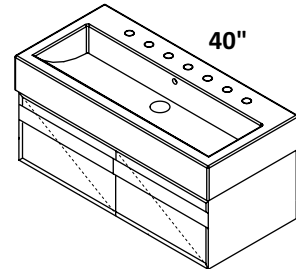

CABINET - LUC-W-40
STANDARD --- $2650
PREMIUM --- $2885
LUXURY --- $3175

SINK - 5460 40 x 18 1/2 x 6 h
WHITE (001) --- $1160
00, 01, 02, 03 or per specs
Drain options: 7100-12,
7100-16OF, 7100-13OF