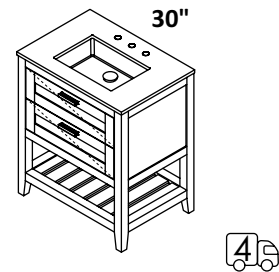

CABINET - STL-F-30B
STANDARD --- $3990
PREMIUM --- $4370
LUXURY --- $4810

COUNTERTOP - STL-30T
SOLID SURFACE (M)--- $900
SOLID SURFACE (G, R, V, D)--- $1200
STONE (WH, LN, SL, BN)--- $1075
QUARTZ (PR, AH)--- $1595
00, 01, 02, 03

SINK - 5452UN
ID 17 x 11 1/2 x 4 h
WHITE (001) --- $385
Drain options: 7100-12,
7100-16OF, 7100-13OF