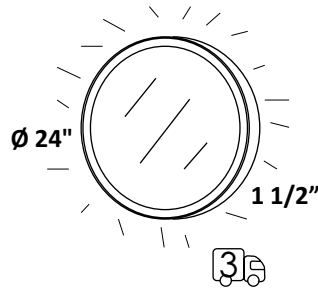

65"

M08-65

WOOD FRAME
STANDARD --- \$4800
PREMIUM --- \$5275
LUXURY --- \$5800

METAL FRAME
STANDARD (21)--- \$4760
PREMIUM (10, 44, MW, BPW)--- \$5225
LUXURY (51)--- \$6900

M09-23
Metal frame with an eye bracket
STANDARD (21)--- \$1350
PREMIUM (10, 44, MW, BPW)--- \$1640
LUXURY (51)--- \$1815