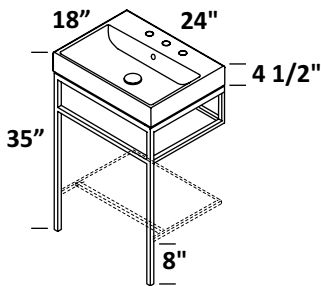

CONSOLE - AQS-BX-24
STANDARD (21) --- $1800
PREMIUM (10, 44, MW, BPW) --- $2445
LUXURY (51) --- $3495

OPTIONAL SHELF - CSS
frame with white solid surface
STANDARD (21) --- $650
PREMIUM (10, 44, MW, BPW) --- $900
LUXURY (51) --- $1320

SINK - 5231 24 x 18 x 7 h
WHITE (001) --- $595
00, 01, 02, 03
Drain options: 7100-12,
7100-16OF, 7100-13OF