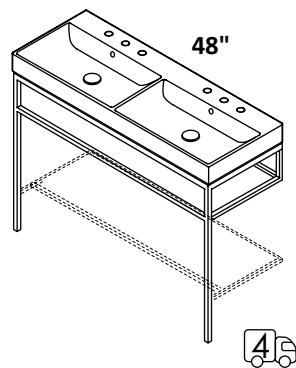

SINK - 5234 48 x 18 x 7 h
WHITE (001) --- $1430
00, 01, 02, 03
Drain options: 7100-12,
7100-16OF, 7100-13OF

CONSOLE - AQS-BX-48
STANDARD (21) --- $2025
PREMIUM (10, 44, MW, BPW) --- $2750
LUXURY (51) --- $4125