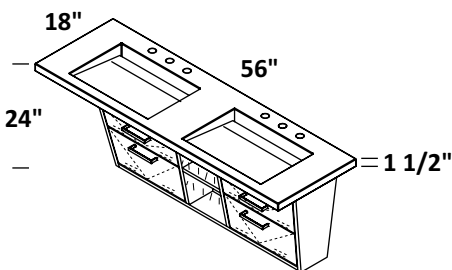

CABINET W/LED LIGHTS - LIB-W-56
STANDARD --- $4690
PREMIUM --- $5125
LUXURY --- $5640

STONE SINK - 5302 56 x 18 x 3 h
no overflow
BIANCO (WH)--- $7690
MARQUINA (NM)--- $8240
00, 01, 02, 03
Drain included

SOLID SURFACE SINK - 5302S 56 x 18 x 3 h
w/overflow
GLOSS WHITE SOLID SURFACE (G)--- $2410
MATTE WHITE SOLID SURFACE (M)--- $2410
00, 01, 02, 03
Drain options: 7100-18OF

MIRROR W/LED LIGHTS - LIB-M-19
STANDARD --- $2375
PREMIUM --- $2590
LUXURY --- $2850