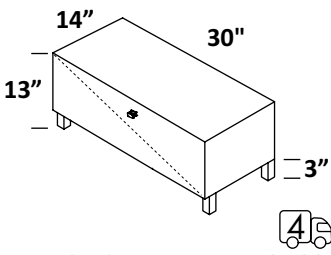

BENCH CABINET - PLA-ST-30B
STANDARD --- $1790
PREMIUM --- $1975
LUXURY --- $2175

LEGS - specify finish
STANDARD (21)
PREMIUM (10, 44, MW, BPW)