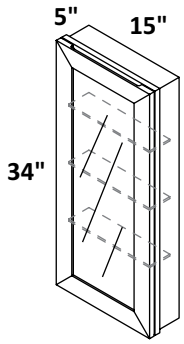

MEDICINE CABINETS WITH FRAMED MIRRORS - self-framing recessed or surface mount

M05-15
WOOD FRAME
STANDARD --- $1890
PREMIUM --- $2075
LUXURY --- $2285