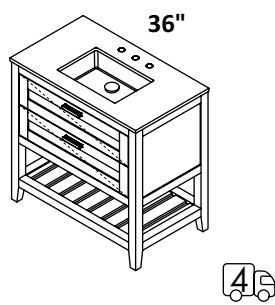

CABINET - STL-F-36B
STANDARD --- $4370
PREMIUM --- $4855
LUXURY --- $5285

COUNTERTOP - STL-36T
SOLID SURFACE (M)--- $970
SOLID SURFACE (G, R, V, D)--- $1300
STONE (WH, LN, SL, BN)--- $1265
QUARTZ (PR, AH)--- $1900
00, 01, 02, 03