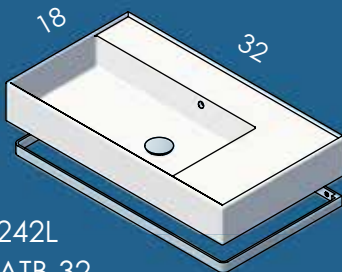

5242L
+ATB-32