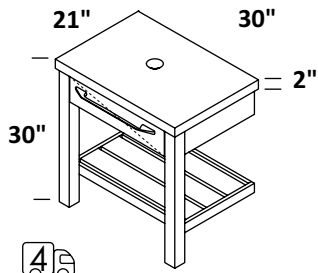

CABINET - NTR-VS-30
DRIFTWOOD (46) --- $2190

DOOR PULL - K560

- POLISHED CHROME (CR) --- $72
- BRUSHED NICKEL (NI) --- $72
- MATTE BLACK (44) --- $72
- MATTE WHITE (MW) --- $72
- BRUSHED BRASS (51) --- $72

COUNTERTOP - NTR-30T

- TERRACOTTA (TER) --- $1070
- SLATE (SLT) --- $1070
- CHARCOAL (CHL) --- $1070
- SAND (SND) --- $1070
- 00, 01, 02, 03