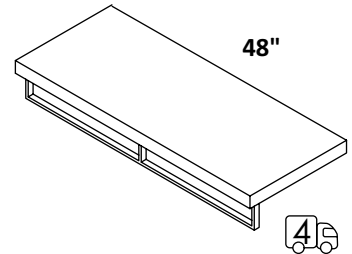

COUNTERTOP - PLA-W-48

WOOD
STANDARD --- $1490
PREMIUM --- $1650
LUXURY --- $1815
SOLID SURFACE
MATTE SOLID SURFACE (M)--- $1490
SOLID SURFACE (G, R, V, D)--- $1950

TOWEL BAR - PLA-BR-47
STANDARD (21)--- $640
PREMIUM (10, 44, MW, BPW)--- $860
LUXURY (51)--- $900