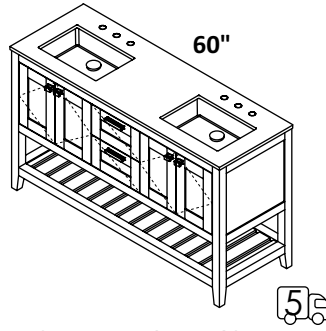

COUNTERTOP - STL-48LT
SOLID SURFACE (M)--- $1200
SOLID SURFACE (G, R, V, D)--- $1685
STONE (WH, LN, SL, BN)--- $1705
QUARTZ (PR, AH)--- $2530
00, 01, 02, 03

SINK - 5452UN
ID 17 x 11 1/2 x 4 h
WHITE (001) --- $385
Drain options: 7100-12,
7100-16OF, 7100-13OF

CABINET - STL-F-60
STANDARD --- $7135
PREMIUM --- $7855
LUXURY --- $8545

COUNTERTOP - STL-60T
SOLID SURFACE (M)--- $1500
SOLID SURFACE (G, R, V, D)--- $2025
STONE (WH, LN, SL, BN)--- $2115
QUARTZ (PR, AH)--- $3165
00, 01, 02, 03

SINK - 5452UN
ID 17 x 11 1/2 x 4 h
WHITE (001) --- $385
Drain options: 7100-12,
7100-16OF, 7100-13OF