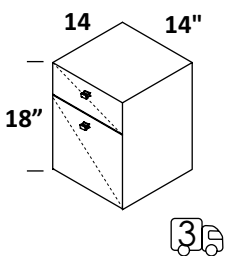

CABINET - PLA-W-14

STANDARD --- $1570
PREMIUM --- $1730
LUXURY --- $1900