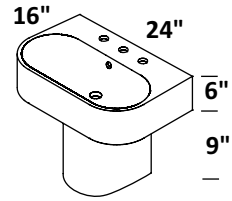

SINK - 2952 24 x 16 x 6 h
WHITE (001) --- \$630
01, 02, 03
Drain options: 7100-12
HALF-PEDESTAL - 4207
WHITE (001) --- \$185

OPEN SPACE PORCELAIN SINKS

SINK - SSR10 23 1/2 x 19 x 6 h
WHITE (001) --- \$595
01, 02, 03
Drain options: 7100-12