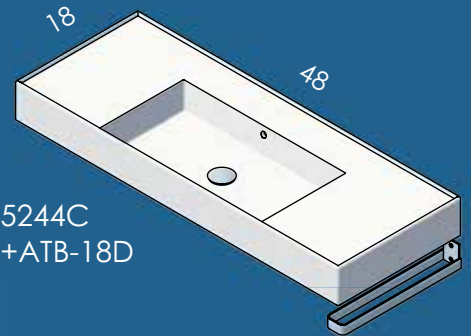

5244C
+ATB-18D