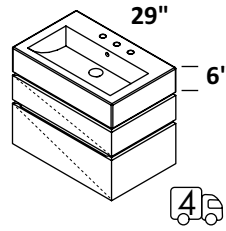

CABINET - AQG-W-29
STANDARD --- $3070
PREMIUM --- $3350
LUXURY --- $3685

OPTIONAL METAL TRIM - TRIM
BRUSHED S. STEEL (21)--- $440
POLISHED S. STEEL (10)--- $440
MATTE BLACK METAL (44)--- $440
BRUSHED BRASS (51)--- $440

SINK - 5468 29 x 18 1/2 x 6 h
WHITE (001) --- $920
00, 01, 02, 03
Drain options: 7100-12,
7100-16OF, 7100-13OF