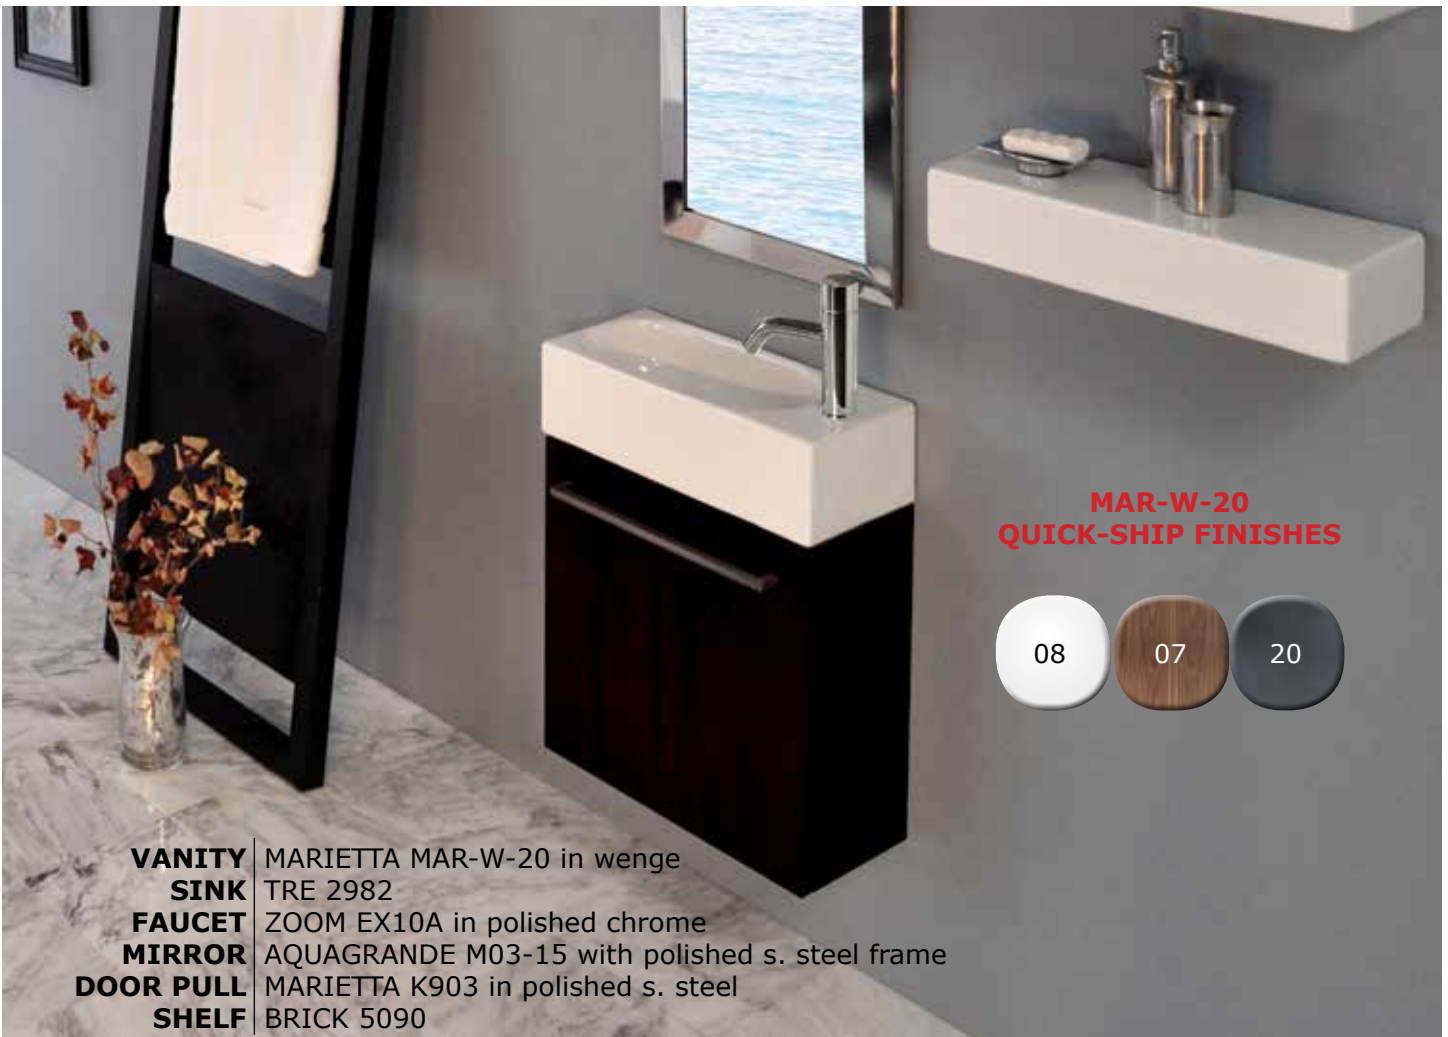

MAR-W-20
QUICK-SHIP FINISHES

VANITY MARIETTA MAR-W-20 in wenge
SINK TRE 2982
FAUCET ZOOM EX10A in polished chrome
MIRROR AQUAGRANDE M03-15 with polished s. steel frame
DOOR PULL MARIETTA K903 in polished s. steel
SHELF BRICK 5090