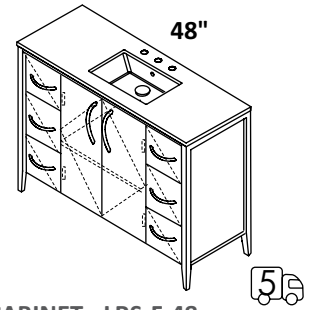

CABINET - LRS-F-36R
STANDARD --- $4690
PREMIUM --- $5125
LUXURY --- $5640

COUNTERTOP - LRS-36RT
SOLID SURFACE (M)--- $970
SOLID SURFACE (G, R, V, D)--- $1300
STONE (WH, LN, SL, BN)--- $1265
QUARTZ (PR, AH)--- $1900
00, 01, 02, 03

SINK - 5062UN
ID 18 1/2 x 11 x 5 1/2 h
WHITE (001) --- $385
Drain options: 7100-12,
7100-16OF, 7100-13OF

CABINET - LRS-F-48
STANDARD --- $6590
PREMIUM --- $7190
LUXURY --- $7910

COUNTERTOP - LRS-48T
SOLID SURFACE (M)--- $1200
SOLID SURFACE (G, R, V, D)--- $1685
STONE (WH, LN, SL, BN)--- $1705
QUARTZ (PR, AH)--- $2530
00, 01, 02, 03