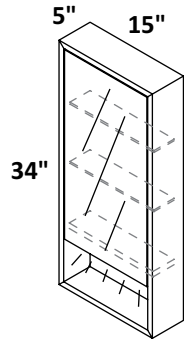

M06-15
WOOD FRAME
STANDARD --- $1790
PREMIUM --- $1975
LUXURY --- $2175