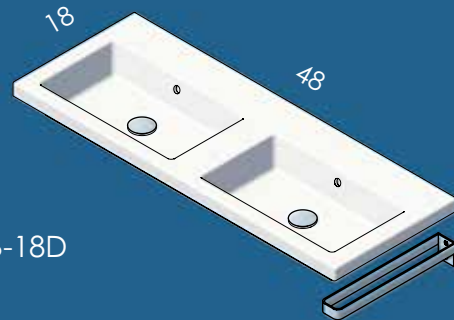

5214
+ATB-18D