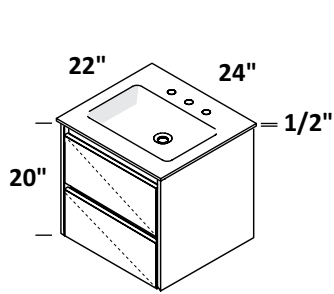

CABINET - PUN-W-24
MATTE WHITE (08) --- $1970
ASH GRAY (20) --- $1970
NATURAL WALNUT (07) --- $1970

SINK - K24 24 x 22 x 6 1/2 h
GLOSS WHITE (G) --- $750
MATTE WHITE (M) --- $750
00, 01, 02, 03
Drain options: 7100-12,
7100-16OF, 7100-13OF

6" BACKSPLASH - BKS
GLOSS WHITE (G) --- $110
MATTE WHITE (M) --- $110