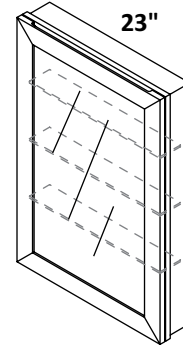

M05-23
WOOD FRAME
STANDARD --- $2575
PREMIUM --- $2790
LUXURY --- $3070

MEDICINE CABINETS WITH FRAMELESS MIRRORS AND LED ACCENT LIGHTS IN CUBBY