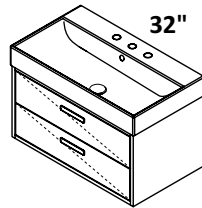

CABINET - AQS-W-32
STANDARD --- $2875
PREMIUM --- $3125
LUXURY --- $3440

SINK - 5232 32 x 18 x 7 h
WHITE (001) --- $825
00, 01, 02, 03
Drain options: 7100-12,
7100-16OF, 7100-13OF