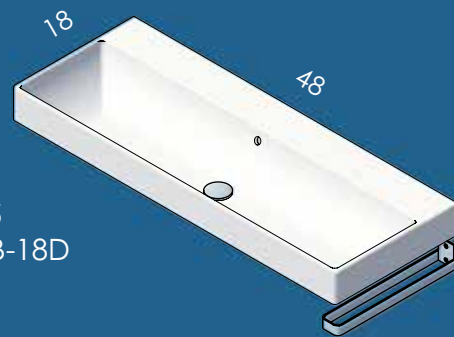

AQUASEI SINKS

5231
+ATB-24

5232
+ATB-32

5234
+ATB-18D

5233
+ATB-40

5235
+ATB-18D

SINK AQUASEI 5235
TOWEL BAR AQUA ATB-18D in brushed s. steel
FAUCET CIGNO 1582.1 in brushed nickel
MIRROR NAVI M07-41 with matte black frame