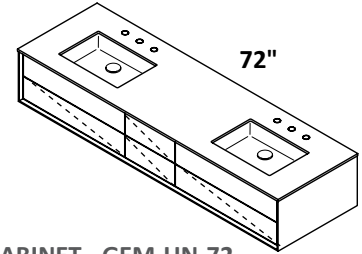

CABINET - GEM-UN-72
STANDARD --- $4725
PREMIUM --- $5190
LUXURY --- $5710

COUNTERTOP - GEM-UN-72T
SOLID SURFACE (M)--- $1625
SOLID SURFACE (G, R, V, D)--- $2095
00, 01, 02, 03

SINK - 5452UN ID 17 x 11 1/2 x 4 h
WHITE (001) --- $385
Drain options: 7100-12,
7100-16OF, 7100-13OF