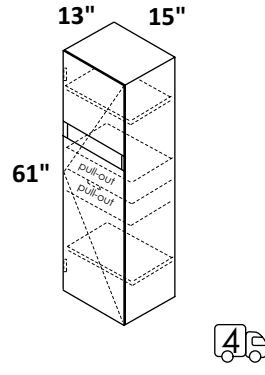

COUNTERTOP - GEM-ST-48T
SOLID SURFACE (M)--- $1045
SOLID SURFACE (G, R, V, D)--- $1405

CABINET - LUC-ST-15
STANDARD --- $3560
PREMIUM --- $3880
LUXURY --- $4270