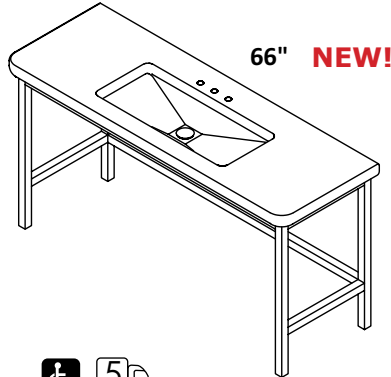

CONSOLE - NTR-ADA-66
STANDARD (21)--- $2090
PREMIUM (10, 44, MW, BPW)--- $2790
LUXURY (51)--- $8550

SINK - CT660 66 x 23 x 6 h
TERRACOTTA (TER) --- $2490
SLATE (SLT) --- $2490
CHARCOAL (CHL) --- $2490
SAND (SND) --- $2490
00, 01, 02, 03
Drain options: 7100-13, 7100-15