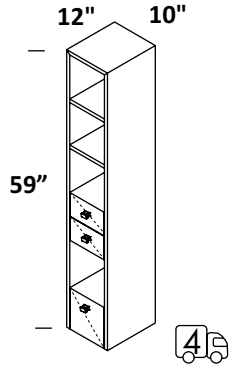

CABINET - GEM-ST-48
 STANDARD --- \$2990
 PREMIUM --- \$3275
 LUXURY --- \$3595

COUNTERTOP - GEM-ST-48T
 SOLID SURFACE (M)--- \$1045
 SOLID SURFACE (G, R, V, D)--- \$1405

GEM-ST-24 WEATHERED OAK

CABINET - PLA-W-14
 STANDARD --- \$1570
 PREMIUM --- \$1730
 LUXURY --- \$1900