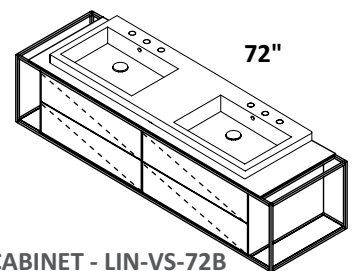

CABINET - LIN-VS-72B
STANDARD --- $4380
PREMIUM --- $4780
LUXURY --- $5260

FRAME - LIN-VS-72BF
STANDARD (21)--- $2890
PREMIUM (10, 44, MW, BPW)--- $3595
LUXURY (51)--- $5200

COUNTERTOP - LIN-VS-72BT
SOLID SURFACE (M)--- $1815
SOLID SURFACE (G, R, V, D)--- $2330

SINK - 5216 56 x 18 x 5 1/2 h
WHITE (001) --- $2170
00, 01, 02, 03
Drain options: 7100-12,
7100-16OF, 7100-13OF