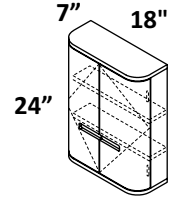

WALL-MOUNT CABINETS

COUNTERTOP - GEM-ST-24T
SOLID SURFACE (M)--- $680
SOLID SURFACE (G, R, V, D)--- $895

COUNTERTOP - GEM-ST-30T
SOLID SURFACE (M)--- $750
SOLID SURFACE (G, R, V, D)--- $980