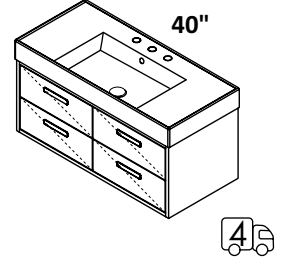

CABINET - AQS-W-40
STANDARD --- $4290
PREMIUM --- $4690
LUXURY --- $5160

SINK - 5243C (center)
40 x 18 x 6 h
WHITE (001) --- $1070
00, 01, 02, 03 or per specs
Drain options: 7100-12,
7100-16OF, 7100-13OF