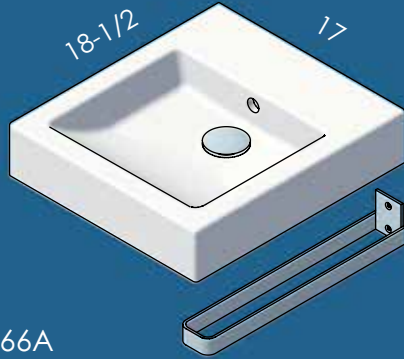

AQUAGRANDE SINKS

5066A
+ATB-18D