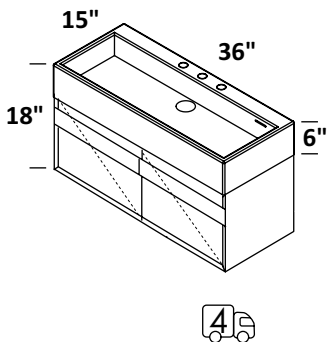

CABINET - LUC-W-36
STANDARD --- $2500
PREMIUM --- $2720
LUXURY --- $2995

SINK - 5103 36 x 15 x 6 h
GLOSS WHITE SOLID SURFACE (G)--- $1080
MATTE WHITE SOLID SURFACE (M)--- $1080
00, 01, 02, 03
Drain options: 7100-12,
7100-16OF, 7100-130F