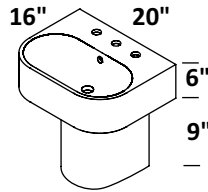

SINK - 2962 20 x 16 x 6 h
WHITE (001) --- $495
01, 02, 03
Drain options: 7100-12
HALF-PEDESTAL - 4207
WHITE (001) --- $185