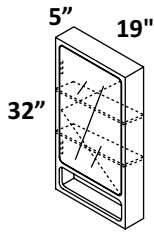

WALL-MOUNT CABINETS

COUNTERTOP - GEM-ST-24T
SOLID SURFACE (M)--- $680
SOLID SURFACE (G, R, V, D)--- $895

COUNTERTOP - GEM-ST-30T
SOLID SURFACE (M)--- $750
SOLID SURFACE (G, R, V, D)--- $980