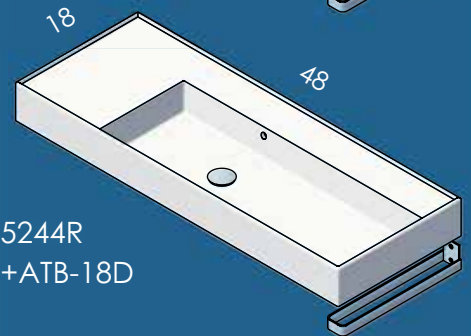

5244L
+ATB-18D

5244R
+ATB-18D