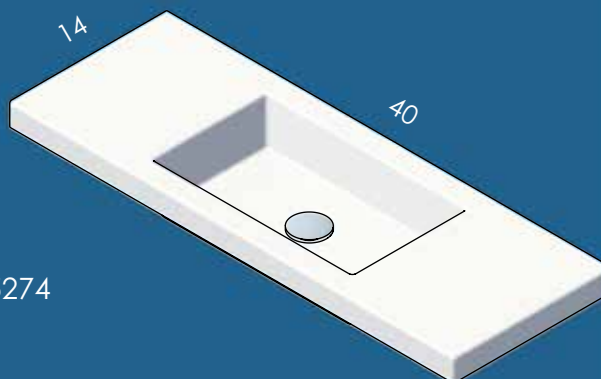

TOWEL BAR - ATB18D

STANDARD (21)--- \$525
PREMIUM (10, 44, MW, BPW)--- \$635
LUXURY (51)--- \$760

DIMINI SINKS

5271

5273

5272

5274

SINK | DIMINI 5274
FAUCET | ZOOM EX04A
TRAP | 8100