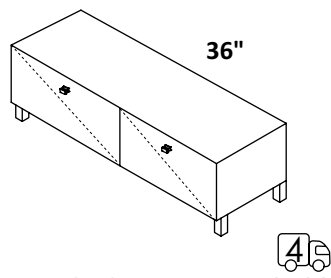

BENCH CABINET - PLA-ST-36B
STANDARD --- $2450
PREMIUM --- $2690
LUXURY --- $2960

LEGS - specify finish
STANDARD (21)
PREMIUM (10, 44, MW, BPW)