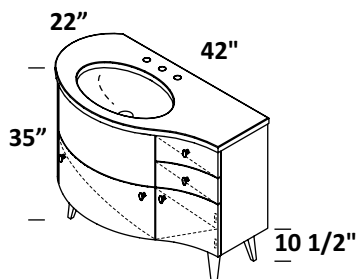

CABINET - FLO-F-42L
legs included
STANDARD --- $6090
PREMIUM --- $6675
LUXURY --- $7345

COUNTERTOP - FLO-42LT
SOLID SURFACE (M)--- $1090
SOLID SURFACE (G, R, V, D)--- $1565
STONE (WH, LN, SL, BN)--- $1525
QUARTZ (PR, AH)--- $2185
00, 01, 02, 03

SINK - 33LA ID 21 x 13 x 6 h
WHITE (001) --- $325
Drain options: 7100-12,
7100-16OF, 7100-13OF