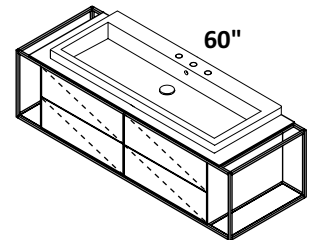

CABINET - LIN-VS-60B
STANDARD --- $4380
PREMIUM --- $4780
LUXURY --- $5260

FRAME - LIN-VS-60BF
STANDARD (21)--- $2475
PREMIUM (10, 44, MW, BPW)--- $3070
LUXURY (51)--- $4610

COUNTERTOP - LIN-VS-60BT
SOLID SURFACE (M)--- $1460
SOLID SURFACE (G, R, V, D)--- $1920

SINK - 5215 48 x 18 x 5 1/2 h
WHITE (001) --- $1430
00, 01, 02, 03 or per specs
Drain options: 7100-12,
7100-16OF, 7100-13OF