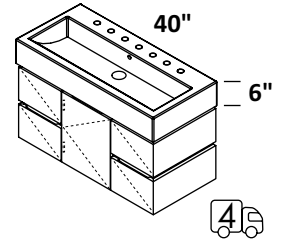

CABINET - AQG-W-40
STANDARD --- $4720
PREMIUM --- $5150
LUXURY --- $5665

OPTIONAL METAL TRIM - TRIM
BRUSHED S. STEEL (21)--- $770
POLISHED S. STEEL (10)--- $770
MATTE BLACK METAL (44)--- $770
BRUSHED BRASS (51)--- $770

SINK - 5460 40 x 18 1/2 x 6 h
WHITE (001) --- $1160
00, 01, 02, 03 or per specs
Drain options: 7100-12,
7100-16OF, 7100-13OF