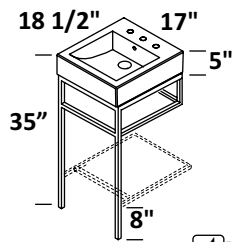

CONSOLE - AQG-BX-17
STANDARD (21)--- $1800
PREMIUM (10, 44, MW, BPW)--- $2445
LUXURY (51)--- $3495

OPTIONAL SHELF - CSS frame with white solid surface
STANDARD (21)--- $650
PREMIUM (10, 44, MW, BPW)--- $900
LUXURY (51)--- $1320

SINK - 5066A 17 x 18 1/2 x 5 h
WHITE (001) --- $560
00, 01, 02, 03
Drain options: 7100-12,
7100-16OF, 7100-13OF