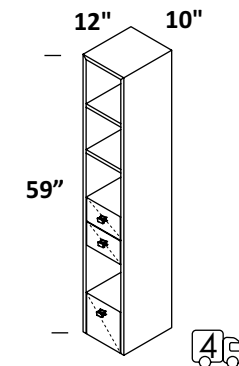

CABINET - PLA-W-10

STANDARD --- $2790
PREMIUM --- $2990
LUXURY --- $3290