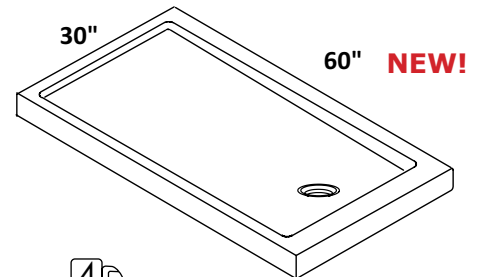

SINK IN SAND AND CONSOLE IN MATTE BLACK

SHOWER BASE - CT60SH
60 x 30 x 3 1/4 h
TERRACOTTA (TER) --- $1890
SLATE (SLT) --- $1890
CHARCOAL (CHL) --- $1890
SAND (SND) --- $1890
Requires 2" shower drain PVC, ABS or copper not supplied