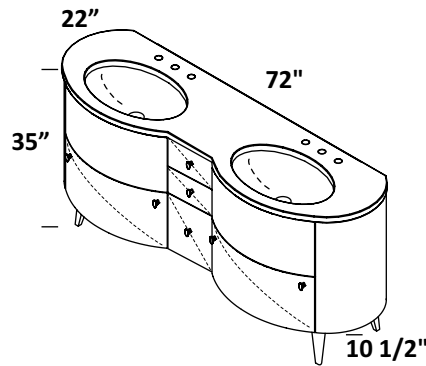

SINK - 33LA ID 21 x 13 x 6 h
WHITE (001) --- $325
Drain options: 7100-12,
7100-16OF, 7100-13OF

CABINET - FLO-F-72
legs included
STANDARD --- $9990
PREMIUM --- $10925
LUXURY --- $12000

COUNTERTOP - FLO-72T
SOLID SURFACE (M)--- $1745
SOLID SURFACE (G, R, V, D)--- $2315
STONE (WH, LN, SL, BN)--- $2625
QUARTZ (PR, AH)--- $3945
00, 01, 02, 03