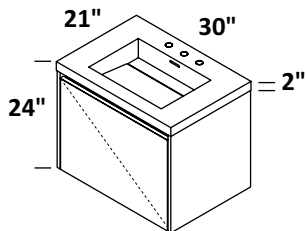

CABINET - KUB-W-30

STANDARD --- $2275
PREMIUM --- $2490
LUXURY --- $2740

OPTIONAL METAL TRIM - TRIM

STANDARD (21)--- $300
PREMIUM (10, 44, MW, BPW)--- $370
LUXURY (51)--- $750

SINK - H262T 30 x 21 x 6 1/2 h
GLOSS WHITE SOLID SURFACE (G)--- $1070
MATTE WHITE SOLID SURFACE (M)--- $1070
00, 01, 02, 03
Drain options: 7100-180F

6" BACKSPLASH - BKS

GLOSS WHITE (G) --- $130
MATTE WHITE (M) --- $130