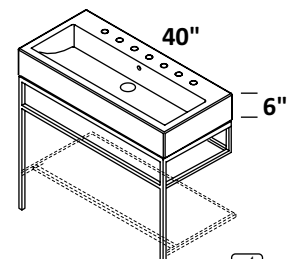

CONSOLE - AQG-BX-40
STANDARD (21)--- $1960
PREMIUM (10, 44, MW, BPW)--- $2665
LUXURY (51)--- $3905

OPTIONAL SHELF - CSS frame with white solid surface
STANDARD (21)--- $820
PREMIUM (10, 44, MW, BPW)--- $1110
LUXURY (51)--- $1640

SINK - 5460 40 x 18 1/2 x 6 h
WHITE (001) --- $1160
00, 01, 02, 03 or per specs
Drain options: 7100-12,
7100-16OF, 7100-13OF