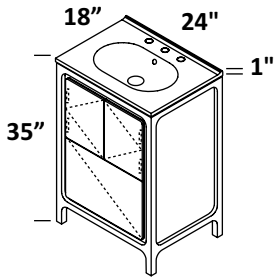

CABINET - AQT-F-24
STANDARD --- $3790
PREMIUM --- $4150
LUXURY --- $4565

SINK - 8075 24 x 18 x 5 1/2 h
WHITE (001) --- $595
00, 01, 02, 03
Drain options: 7100-12,
7100-16OF, 7100-13OF

CABINET - AQT-W-24
STANDARD --- $3075
PREMIUM --- $3350
LUXURY --- $3685

SINK - 5241R (right as shown)
SINK - 5241L (left) 24 x 18 x 6 h
WHITE (001) --- $595
00, 01, 02, 03
Drain options: 7100-12,
7100-16OF, 7100-13OF

CABINET - AQT-F-32
STANDARD --- $4225
PREMIUM --- $4625
LUXURY --- $5090

SINK - 8074 32 x 18 x 5 1/2 h
WHITE PORCELAIN (001) --- $685
00, 01, 02, 03
Drain options: 7100-12,
7100-16OF, 7100-13OF

SINK - 8074S 32 x 18 x 5 1/2 h
GLOSS WHITE SOLID SURFACE (G)--- $890
MATTE WHITE SOLID SURFACE (M)--- $890
00, 01, 02, 03
Drain options: 7100-12,
7100-16OF, 7100-13OF

CABINET - AQT-W-32
STANDARD --- $3350
PREMIUM --- $3675
LUXURY --- $4045

SINK - 5242R (right as shown)
SINK - 5242L (left) 32 x 18 x 6 h
WHITE (001) --- $825
00, 01, 02, 03
Drain options: 7100-12,
7100-16OF, 7100-13OF

CABINET - AQT-F-40
STANDARD --- $5290
PREMIUM --- $5775
LUXURY --- $6355

SINK - 8072 (wide bowl)
40 x 18 x 5 1/2 h
WHITE (001) --- $1400
00, 01, 02, 03 or per specs
Drain options: 7100-12,
7100-16OF, 7100-13OF

SINK - 8073 (single bowl)
40 x 18 x 5 1/2 h
WHITE (001) --- $915
00, 01, 02, 03
Drain options: 7100-12,
7100-16OF, 7100-13OF

CABINET - AQT-W-40
STANDARD --- $4750
PREMIUM --- $5175
LUXURY --- $5695

SINK - 5243C (center bowl)
40 x 18 x 6 h
WHITE (001) --- $1070
00, 01, 02, 03 or per specs
Drain options: 7100-12,
7100-16OF, 7100-13OF

SINK - 5243R (right bowl as shown)
SINK - 5243L (left) 40 x 18 x 6 h
WHITE (001) --- $1070
00, 01, 02, 03 or per specs
Drain options: 7100-12,
7100-16OF, 7100-13OF

CABINET - AQT-F-56
STANDARD --- $6950
PREMIUM --- $7575
LUXURY --- $8335