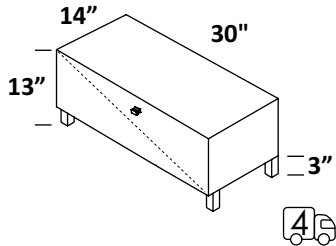

BENCH CABINET - PLA-ST-30B

STANDARD --- $1790
PREMIUM --- $1975
LUXURY --- $2175

LEGS - specify finish
STANDARD (21)
PREMIUM (10, 44, MW, BPW)