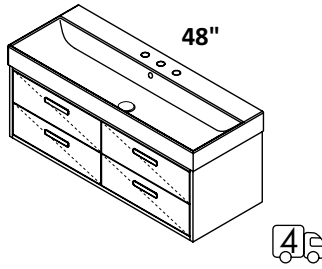

CABINET - AQS-W-48S
STANDARD --- $4450
PREMIUM --- $4875
LUXURY --- $5365

SINK - 5235 48 x 18 x 7 h
WHITE (001) --- $1430
00, 01, 02, 03 or per specs
Drain options: 7100-12,
7100-16OF, 7100-13OF