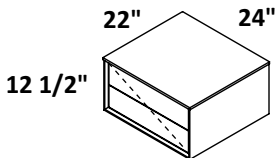

CABINET - GEM-ST-24
STANDARD --- $2425
PREMIUM --- $2675
LUXURY --- $2945

COUNTERTOP - GEM-ST-24T
SOLID SURFACE (M)--- $680
SOLID SURFACE (G, R, V, D)--- $895