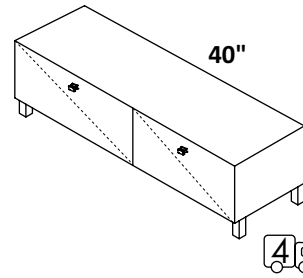

BENCH CABINET - PLA-ST-40B

STANDARD --- $2525
PREMIUM --- $2775
LUXURY --- $3055

LEGS - specify finish
STANDARD (21)
PREMIUM (10, 44, MW, BPW)