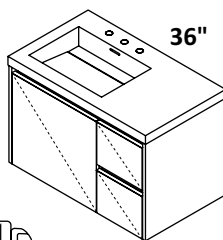

CABINET - KUB-W-36L

STANDARD --- $3590
PREMIUM --- $3925
LUXURY --- $4320

OPTIONAL METAL TRIM - TRIM

STANDARD (21)--- $690
PREMIUM (10, 44, MW, BPW)--- $900
LUXURY (51)--- $1325

SINK - H263LT 36 x 21 x 6 1/2 h
GLOSS WHITE SOLID SURFACE (G)--- $1190
MATTE WHITE SOLID SURFACE (M)--- $1190
00, 01, 02, 03
Drain options: 7100-180F

6" BACKSPLASH - BKS

GLOSS WHITE (G) --- $150
MATTE WHITE (M) --- $150