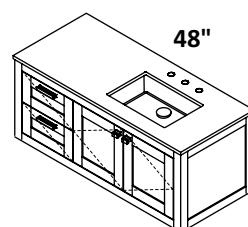

CABINET - STL-W-48R
STANDARD --- $4360
PREMIUM --- $4810
LUXURY --- $5260

COUNTERTOP - STL-48RT
SOLID SURFACE (M)--- $1200
SOLID SURFACE (G, R, V, D)--- $1685
STONE (WH, LN, SL, BN)--- $1705
QUARTZ (PR, AH)--- $2530
00, 01, 02, 03

SINK - 5452UN
ID 17 x 11 1/2 x 4 h
WHITE (001) --- $385
Drain options: 7100-12,
7100-16OF, 7100-13OF