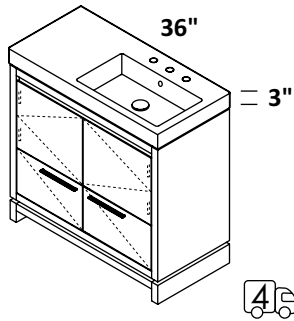

CABINET - AQQ-F-36
STANDARD --- $4390
PREMIUM --- $4790
LUXURY --- $5270

SINK - 5457R 35 1/2 x 18 x 7 h
WHITE (001) --- $960
01, 02, 03
Drain options: 7100-12