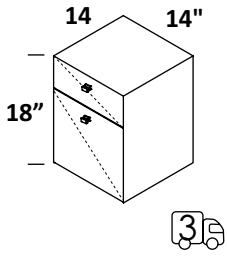

CABINET - PLA-W-14
STANDARD --- $1570
PREMIUM --- $1730
LUXURY --- $1900