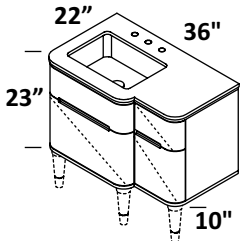

CABINET - ELE-W-36L
STANDARD --- $4790
PREMIUM --- $5190
LUXURY --- $5710

COUNTERTOP - ELE-36LT
SOLID SURFACE (M)--- $970
SOLID SURFACE (G, R, V, D)--- $1300
STONE (WH, LN, SL, BN)--- $1420
QUARTZ (PR, AH)--- $2130
00, 01, 02, 03

SINK - H270 ID 18 1/2 x 13 x 6 h
WHITE (001) --- $415
Drain options: 7100-12,
7100-16OF, 7100-13OF

LEGS - ELE-LEG (each) --- $165