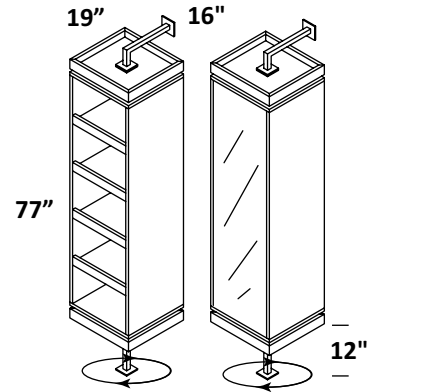

CABINET - AQQ-ST-16
Rotating storage/mirror
STANDARD --- $4390
PREMIUM --- $4850
LUXURY --- $5335