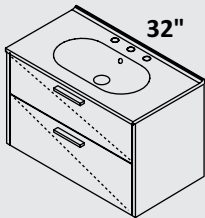

CABINET - AQT-WB-32
STANDARD --- $2175
PREMIUM --- $2390
LUXURY --- $2630

SINK - 8074 32 x 18 x 5 1/2 h
WHITE PORCELAIN (001) --- $685
00, 01, 02, 03
Drain options: 7100-12,
7100-16OF, 7100-130F

SINK - 8074S 32 x 18 x 5 1/2 h
GLOSS WHITE SOLID SURFACE (G)--- $890
MATTE WHITE SOLID SURFACE (M)--- $890
00, 01, 02, 03
Drain options: 7100-12,
7100-16OF, 7100-130F