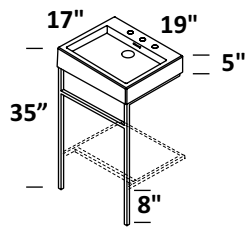

CONSOLE - AQP-FR-19
STANDARD (21)--- $1020
PREMIUM (10, 44, MW, BPW)--- $1290
LUXURY (51)--- $1595

OPTIONAL SHELF - CSS
frame with white solid surface
STANDARD (21)--- $650
PREMIUM (10, 44, MW, BPW)--- $900
LUXURY (51)--- $1320

SINK - 5035 19 x 17 x 5 h
WHITE (001) --- $475
00, 01, 03
Drain options: 7100-12,
7100-16OF, 7100-13OF