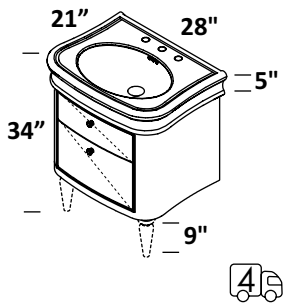

CABINET - LIR-W-28
PREMIUM --- $4650
LUXURY --- $5115

SINK - H251 28 x 21 x 8 h
WHITE (001) --- $1080
00, 01, 02, 03
Drain options: 7100-12

LEGS - LIR-LEG (pair)
PREMIUM --- $430
LUXURY --- $430