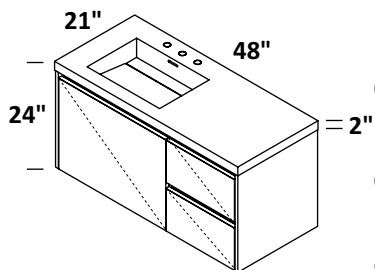

CABINET - KUB-W-48L

STANDARD --- \$4090
 PREMIUM --- \$4475
 LUXURY --- \$4925

OPTIONAL METAL TRIM - TRIM

STANDARD (21)--- \$800
 PREMIUM (10, 44, MW, BPW)--- \$1010
 LUXURY (51)--- \$1675

SINK - H264LT 48 x 21 x 6 1/2 h
 GLOSS WHITE SOLID SURFACE (G)--- \$1540
 MATTE WHITE SOLID SURFACE (M)--- \$1540
 00, 01, 02, 03
 Drain options: 7100-180F