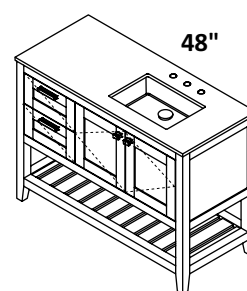

SINK - 5452UN
ID 17 x 11 1/2 x 4 h
WHITE (001) --- $385
Drain options: 7100-12,
7100-16OF, 7100-13OF

SINK - 5452UN
ID 17 x 11 1/2 x 4 h
WHITE (001) --- $385
Drain options: 7100-12,
7100-16OF, 7100-13OF

CABINET - STL-F-48R
STANDARD --- $5545
PREMIUM --- $6095
LUXURY --- $6635