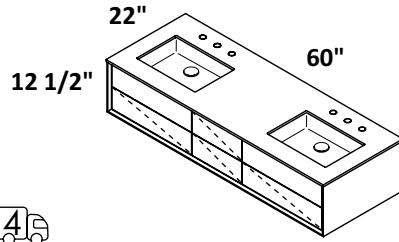

CABINET - GEM-UN-60
STANDARD --- $4525
PREMIUM --- $4950
LUXURY --- $5445

COUNTERTOP - GEM-UN-60T
SOLID SURFACE (M)--- $1400
SOLID SURFACE (G, R, V, D)--- $1830
00, 01, 02, 03

SINK - 5452UN ID 17 x 11 1/2 x 4 h
WHITE (001) --- $385
Drain options: 7100-12,
7100-16OF, 7100-13OF