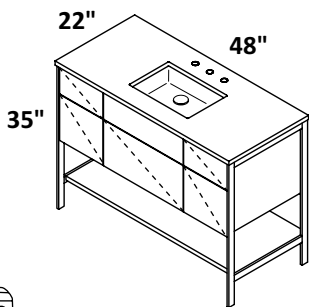

CABINET - NAV-UN-48

STANDARD --- $4275
PREMIUM --- $4690
LUXURY --- $5160

FRAME - NAV-UN-48F

STANDARD (21)--- $1180
PREMIUM (10, 44, MW, BPW)--- $1990
LUXURY (51)--- $4270

COUNTERTOP - NAV-UN-48T

SOLID SURFACE (M)--- $1200
SOLID SURFACE (G, R, V, D)--- $1685
STONE (WH, LN, SL, BN)--- $1705
QUARTZ (PR, AH)--- $2530
00, 01, 02, 03

SINK - 5452UN ID 17 x 11 1/2 x 4 h

WHITE (001) --- $385
Drain options: 7100-12,
7100-16OF, 7100-13OF