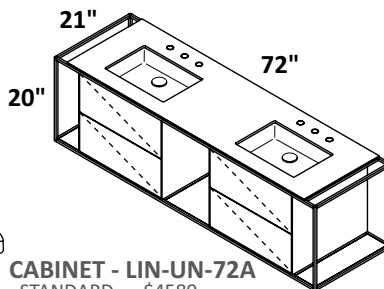

CABINET - LIN-UN-72A
STANDARD --- $4580
PREMIUM --- $4980
LUXURY --- $5480

FRAME - LIN-UN-72AF
STANDARD (21)--- $2945
PREMIUM (10, 44, MW, BPW)--- $3685
LUXURY (51)--- $5335

COUNTERTOP - LIN-UN-72AT
SOLID SURFACE (M)--- $1815
SOLID SURFACE (G, R, V, D)--- $2330
00, 01, 02, 03

SINK - 5452UN ID 17 x 11 1/2 x 4 h
WHITE (001) --- $385
Drain options: 7100-12,
7100-16OF, 7100-13OF