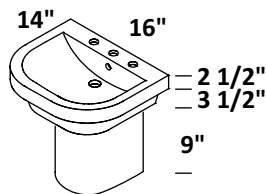

PIAZZA PORCELAIN SINKS

SINK - 4282 16 x 14 x 7 h
WHITE (001) --- $415
01, 02, 03
Drain options: 7100-12

HALF-PEDESTAL - 4207
WHITE (001) --- $185