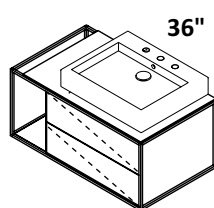

CABINET - LIN-VS-36R
STANDARD --- $2425
PREMIUM --- $2650
LUXURY --- $2915

FRAME - LIN-VS-36RF
STANDARD (21)--- $1815
PREMIUM (10, 44, MW, BPW)--- $2175
LUXURY (51)--- $3355

COUNTERTOP - LIN-VS-36RT
SOLID SURFACE (M)--- $965
SOLID SURFACE (G, R, V, D)--- $1185

SINK - 5030 22 x 18 1/2 x 4 h
WHITE (001) --- $595
00, 01, 02, 03
Drain options: 7100-12,
7100-16OF, 7100-13OF