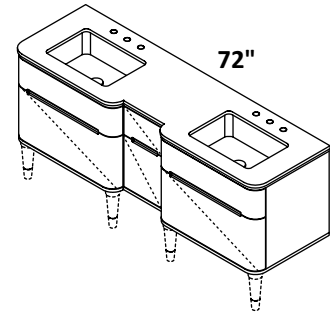

CABINET - ELE-W-72
STANDARD --- $7675
PREMIUM --- $8375
LUXURY --- $9215

COUNTERTOP - ELE-72T
SOLID SURFACE (M)--- $1745
SOLID SURFACE (G, R, V, D)--- $2315
STONE (WH, LN, SL, BN)--- $2410
QUARTZ (PR, AH)--- $3620
00, 01, 02, 03

SINK - H270 ID 18 1/2 x 13 x 6 h
WHITE (001) --- $415
Drain options: 7100-12,
7100-16OF, 7100-13OF

LEGS - ELE-LEG (each) --- $165

MIRROR - ELE-M-20
STANDARD --- $1025
PREMIUM --- $1090
LUXURY --- $1200

MEDICINE CABINET - ELE-MD-20L
hinged on the left
MEDICINE CABINET - ELE-MD-20R
hinged on the right
STANDARD --- $1590
PREMIUM --- $1775
LUXURY --- $1955

STORAGE CABINET - ELE-ST-18
STANDARD --- $1650
PREMIUM --- $1790
LUXURY --- $1970