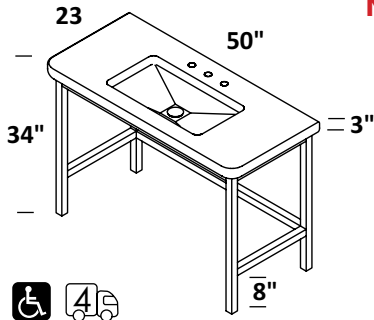

CONSOLE - NTR-ADA-50
STANDARD (21)--- $1990
PREMIUM (10, 44, MW, BPW)--- $2650
LUXURY (51)--- $7490

SINK - CT500 50 x 23 x 6 h
TERRACOTTA (TER) --- $1990
SLATE (SLT) --- $1990
CHARCOAL (CHL) --- $1990
SAND (SND) --- $1990
00, 01, 02, 03
Drain options: 7100-13, 7100-15

NEW!