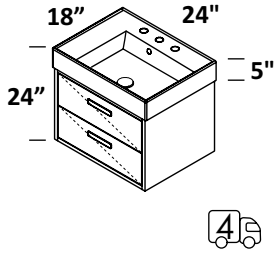

CABINET - AQS-W-24
STANDARD --- $2590
PREMIUM --- $2790
LUXURY --- $3070

SINK - 5241R (right as shown)
SINK - 5241L (left) 24 x 18 x 6 h
WHITE (001) --- $595
00, 01, 02, 03
Drain options: 7100-12,
7100-16OF, 7100-13OF