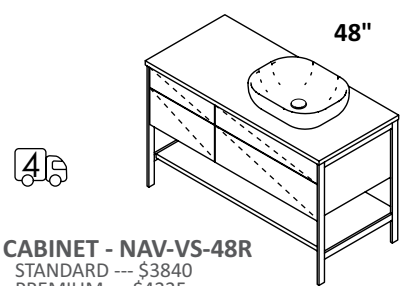

CABINET - NAV-VS-48R

STANDARD --- $3840
PREMIUM --- $4225
LUXURY --- $4650

FRAME - NAV-VS-48F

STANDARD (21)--- $1090
PREMIUM (10, 44, MW, BPW)--- $1895
LUXURY (51)--- $4070

COUNTERTOP - NAV-VS-48RT

SOLID SURFACE (M)--- $1200
SOLID SURFACE (G, R, V, D)--- $1685
STONE (WH, LN, SL, BN)--- $1705
QUARTZ (PR, AH)--- $2530
00, 01, 02, 03

SINK - N33 19 x 16 x 6 h

WHITE (001) --- $475
MATTE BLACK (MB) --- $595
Drain options: 7100-13