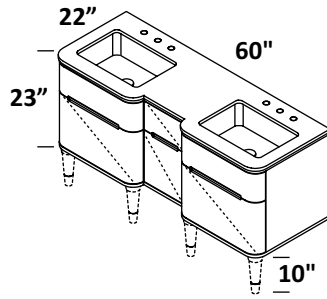

SINK - H270 ID 18 1/2 x 13 x 6 h
 WHITE (001) --- \$415
 Drain options: 7100-12,
 7100-16OF, 7100-13OF

LEGS - ELE-LEG (each) --- \$165

NATURAL WALNUT

CABINET - ELE-W-60
 STANDARD --- \$7190
 PREMIUM --- \$7825
 LUXURY --- \$8610