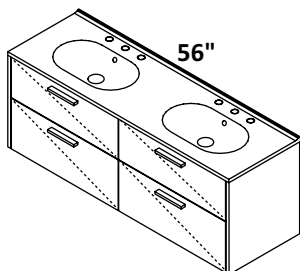

QUICK-SHIP

PULLS K450 INCLUDED - specify finish
POLISHED CHROME (CR), POLISHED NICKEL (PN), BRUSHED NICKEL (NI),
MATTE BLACK (44), MATTE WHITE (MW), BRUSHED BRASS (51)

NEW!

CABINET - AQT-WB-24
STANDARD --- $1975
PREMIUM --- $2175
LUXURY --- $2390

SINK - 8075 24 x 18 x 5 1/2 h
WHITE (001) --- $595
00, 01, 02, 03
Drain options: 7100-12,
7100-16OF, 7100-130F

CABINET - AQT-W-24
STANDARD --- $3075
PREMIUM --- $3350
LUXURY --- $3685

SINK - 8075 24 x 18 x 5 1/2 h
WHITE (001) --- $595
00, 01, 02, 03
Drain options: 7100-12,
7100-16OF, 7100-130F

NEW!

CABINET - AQT-WB-32
STANDARD --- $2175
PREMIUM --- $2390
LUXURY --- $2630

SINK - 8074 32 x 18 x 5 1/2 h
WHITE PORCELAIN (001) --- $685
00, 01, 02, 03
Drain options: 7100-12,
7100-16OF, 7100-130F

SINK - 8074S 32 x 18 x 5 1/2 h
GLOSS WHITE SOLID SURFACE (G)--- $890
MATTE WHITE SOLID SURFACE (M)--- $890
00, 01, 02, 03
Drain options: 7100-12,
7100-16OF, 7100-130F

CABINET - AQT-W-32
STANDARD --- $3350
PREMIUM --- $3675
LUXURY --- $4045

SINK - 8074 32 x 18 x 5 1/2 h
WHITE PORCELAIN (001) --- $685
00, 01, 02, 03
Drain options: 7100-12,
7100-16OF, 7100-130F

SINK - 8074S 32 x 18 x 5 1/2 h
GLOSS WHITE SOLID SURFACE (G)--- $890
MATTE WHITE SOLID SURFACE (M)--- $890
00, 01, 02, 03
Drain options: 7100-12,
7100-16OF, 7100-130F

NEW!

CABINET - AQT-WB-40
STANDARD --- $3375
PREMIUM --- $3715
LUXURY --- $4085

SINK - 8072 (wide bowl)
40 x 18 x 5 1/2 h
WHITE (001) --- $1400
00, 01, 02, 03 or per specs
Drain options: 7100-12,
7100-16OF, 7100-130F

SINK - 8073 (single bowl)
40 x 18 x 5 1/2 h
WHITE (001) --- $915
00, 01, 02, 03
Drain options: 7100-12,
7100-16OF, 7100-130F

CABINET - AQT-W-40
STANDARD --- $4750
PREMIUM --- $5175
LUXURY --- $5695

SINK - 8072 (wide bowl)
40 x 18 x 5 1/2 h
WHITE (001) --- $1400
00, 01, 02, 03 or per specs
Drain options: 7100-12,
7100-16OF, 7100-130F