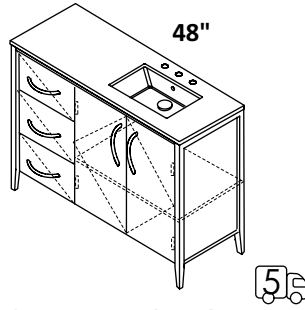

CABINET - LRS-F-36L
STANDARD --- $4690
PREMIUM --- $5125
LUXURY --- $5640

COUNTERTOP - LRS-36LT
SOLID SURFACE (M)--- $970
SOLID SURFACE (G, R, V, D)--- $1300
STONE (WH, LN, SL, BN)--- $1265
QUARTZ (PR, AH)--- $1900
00, 01, 02, 03

SINK - 5062UN
ID 18 1/2 x 11 x 5 1/2 h
WHITE (001) --- $385
Drain options: 7100-12,
7100-16OF, 7100-13OF

CABINET - LRS-F-48R
STANDARD --- $5325
PREMIUM --- $5825
LUXURY --- $6410

COUNTERTOP - LRS-48RT
SOLID SURFACE (M)--- $1200
SOLID SURFACE (G, R, V, D)--- $1685
STONE (WH, LN, SL, BN)--- $1705
QUARTZ (PR, AH)--- $2530
00, 01, 02, 03