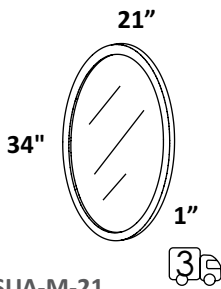

SUA-M-21
Installation: vertical or horizontal
Available in lacquered finishes
PREMIUM --- $1225
LUXURY --- $1350