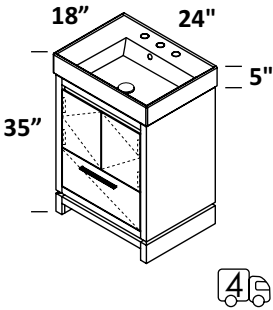

CABINET - AQS-F-24
STANDARD --- $3490
PREMIUM --- $3825
LUXURY --- $4210

SINK - 5241R (right as shown)
SINK - 5241L (left) 24 x 18 x 6 h
WHITE (001) --- $595
00, 01, 02, 03
Drain options: 7100-12,
7100-16OF, 7100-13OF