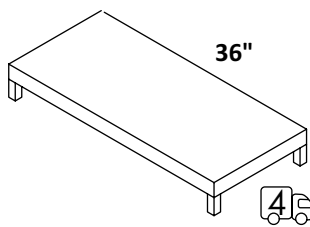

BENCH - PLA-BN-36
STANDARD --- $1325
PREMIUM --- $1450
LUXURY --- $1595

LEGS - specify finish
STANDARD (21)
PREMIUM (10, 44, MW, BPW)