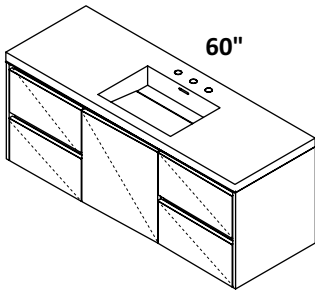

60"

CABINET - KUB-W-60B

STANDARD --- $5590
PREMIUM --- $6090
LUXURY --- $6700

OPTIONAL METAL TRIM - TRIM

STANDARD (21)--- $1230
PREMIUM (10, 44, MW, BPW)--- $1580
LUXURY (51)--- $2250

SINK - H265CT 60 x 21 x 6 1/2 h

GLOSS WHITE SOLID SURFACE (G)--- $2035
MATTE WHITE SOLID SURFACE (M)--- $2035
00, 01, 02, 03
Drain options: 7100-180F

6" BACKSPLASH - BKS

GLOSS WHITE (G) --- $230
MATTE WHITE (M) --- $230