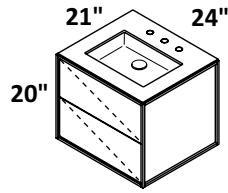

LINEA WITH UNDERMOUNT SINKS

CABINET - LIN-UN-24

STANDARD --- \$2290
PREMIUM --- \$2490
LUXURY --- \$2740

FRAME - LIN-UN-24F

STANDARD (21)--- \$1515
PREMIUM (10, 44, MW, BPW)--- \$1860
LUXURY (51)--- \$2740