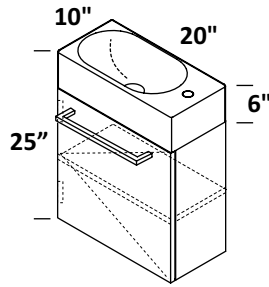

QUICK-SHIP

CABINET - MAR-W-20
STANDARD --- $1075
PREMIUM --- $1175
LUXURY --- $1295

DOOR PULL - K903
POLISHED CHROME (CR)--- $72
BRUSHED NICKEL (NI)--- $72
MATTE BLACK (44)--- $72
MATTE WHITE (MW)--- $72
BRUSHED BRASS (51) ---$72

SINK - 2982 20 x 10 x 7 h
WHITE (001) --- $415
01
Drain options: 7100-13
No overflow