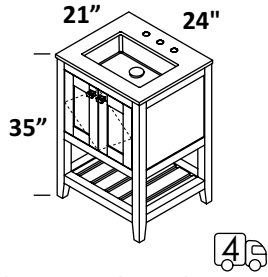

CABINET - STL-F-24A
STANDARD --- $3470
PREMIUM --- $3790
LUXURY --- $4170

COUNTERTOP - STL-24T
SOLID SURFACE (M)--- $800
SOLID SURFACE (G, R, V, D)--- $1090
STONE (WH, LN, SL, BN)--- $855
QUARTZ (PR, AH)--- $1265
00, 01, 02, 03

SINK - 5452UN
ID 17 x 11 1/2 x 4 h
WHITE (001) --- $385
Drain options: 7100-12,
7100-16OF, 7100-13OF