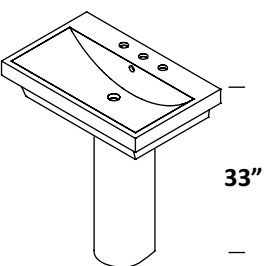

SINK - 4271 28 x 18 x 8 h
WHITE (001) --- $705
00, 01, 02, 03
Drain options: 7100-12,
7100-16OF, 7100-13OF

PEDESTAL - 4231
WHITE (001) --- $215