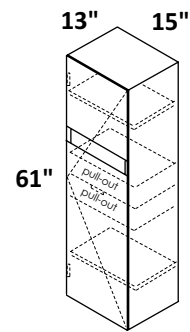

CABINET - LUC-ST-15
STANDARD --- $3560
PREMIUM --- $3880
LUXURY --- $4270