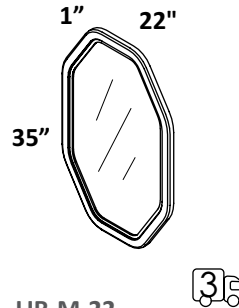

LIR-M-22
Installation: vertical or horizontal
PREMIUM --- $1290
LUXURY --- $1420