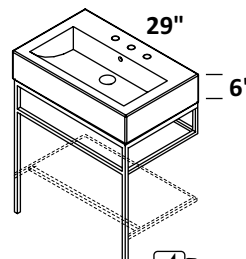

CONSOLE - AQG-BX-29
STANDARD (21)--- $1870
PREMIUM (10, 44, MW, BPW)--- $2530
LUXURY (51)--- $3730

OPTIONAL SHELF - CSS frame with white solid surface
STANDARD (21)--- $740
PREMIUM (10, 44, MW, BPW)--- $980
LUXURY (51)--- $1475

SINK - 5468 29 x 18 1/2 x 6 h
WHITE (001) --- $920
00, 01, 02, 03
Drain options: 7100-12,
7100-16OF, 7100-13OF