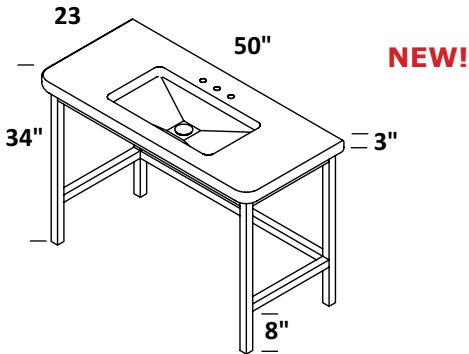

CONSOLE - NTR-ADA-50
STANDARD (21)--- $1990
PREMIUM (10, 44, MW, BPW)--- $2650
LUXURY (51)--- $7490

SINK - CT500 50 x 23 x 6 h
TERRACOTTA (TER) --- $1990
SLATE (SLT) --- $1990
CHARCOAL (CHL) --- $1990
SAND (SND) --- $1990
00, 01, 02, 03
Drain options: 7100-13, 7100-15