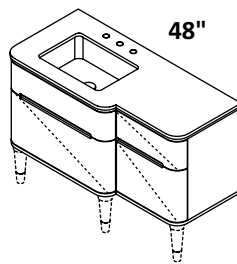

SINK - H270 ID 18 1/2 x 13 x 6 h
 WHITE (001) --- \$415
 Drain options: 7100-12,
 7100-16OF, 7100-13OF

LEGS - ELE-LEG (each) --- \$165

CABINET - ELE-W-48L
 STANDARD --- \$5475
 PREMIUM --- \$5975
 LUXURY --- \$6575