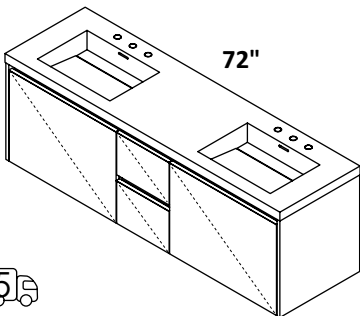

72"

CABINET - KUB-W-72

STANDARD --- $5875
PREMIUM --- $6390
LUXURY --- $7030

OPTIONAL METAL TRIM - TRIM

STANDARD (21)--- $1020
PREMIUM (10, 44, MW, BPW)--- $1300
LUXURY (51)--- $2050

SINK - H266T 60 x 21 x 6 1/2 h

GLOSS WHITE SOLID SURFACE (G)--- $2400
MATTE WHITE SOLID SURFACE (M)--- $2400
00, 01, 02, 03
Drain options: 7100-180F

6" BACKSPLASH - BKS

GLOSS WHITE (G) --- $275
MATTE WHITE (M) --- $275