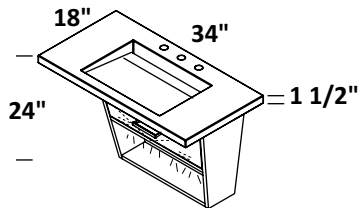

CABINET W/LED LIGHTS - LIB-W-34
STANDARD --- $2250
PREMIUM --- $2475
LUXURY --- $2725

STONE SINK - 5301 34 x 18 x 3 h
no overflow
BIANCO (WH)--- $4390
MARQUINA (NM)--- $4940
00, 01, 02, 03
Drain included

SOLID SURFACE SINK - 5301S 34 x 18 x 3 h
w/overflow
GLOSS WHITE SOLID SURFACE (G)--- $1565
MATTE WHITE SOLID SURFACE (M)--- $1565
00, 01, 02, 03
Drain options: 7100-18OF