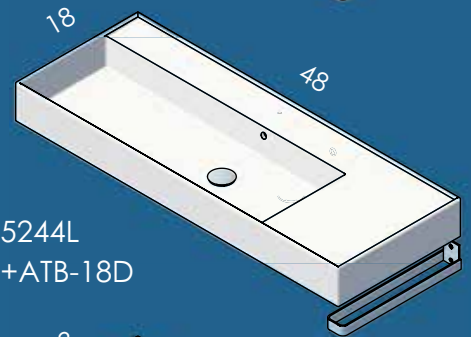

AQUAOTTO SINKS

SINK AQUAOTTO 5242L
TOWEL BAR AQUA ATB-32 in matte black
FAUCET ELEGANZA 1803L in matte black
MIRROR NAVI M07-41 with matte black frame
TRAP COVER RA098 in matte black