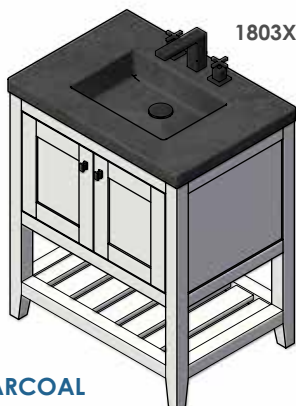

CT30T
IN CHARCOAL
STL-F-30A
IN MATTE WHITE