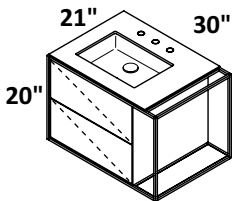

CABINET - LIN-UN-30L

STANDARD --- $2290
PREMIUM --- $2490
LUXURY --- $2740

FRAME - LIN-UN-30LF

STANDARD (21)--- $1790
PREMIUM (10, 44, MW, BPW)--- $2145
LUXURY (51)--- $3355

COUNTERTOP - LIN-UN-30LT

SOLID SURFACE (M)--- $855
SOLID SURFACE (G, R, V, D)--- $1045
00, 01, 02, 03

SINK - 5452UN ID 17 x 11 1/2 x 4 h

WHITE (001) --- $385
Drain options: 7100-12,
7100-16OF, 7100-13OF