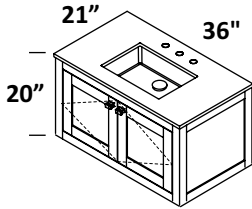

CABINET - STL-W-36A
STANDARD --- $3045
PREMIUM --- $3360
LUXURY --- $3645

COUNTERTOP - STL-36T
SOLID SURFACE (M)--- $970
SOLID SURFACE (G, R, V, D)--- $1300
STONE (WH, LN, SL, BN)--- $1265
QUARTZ (PR, AH)--- $1900
00, 01, 02, 03

SINK - 5452UN
ID 17 x 11 1/2 x 4 h
WHITE (001) --- $385
Drain options: 7100-12,
7100-16OF, 7100-13OF