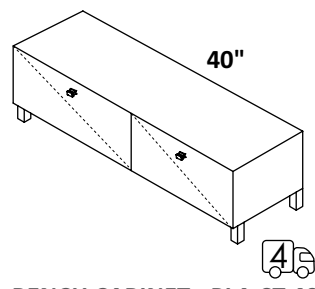

BENCH CABINET - PLA-ST-40B
STANDARD --- $2525
PREMIUM --- $2775
LUXURY --- $3055

LEGS - specify finish
STANDARD (21)
PREMIUM (10, 44, MW, BPW)