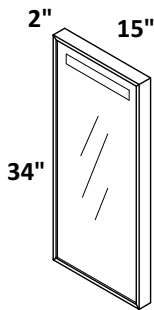

FRAMED IN METAL OR WOOD WITH LED ACCENT LIGHTS

M08-15

WOOD FRAME

STANDARD --- $1850
PREMIUM --- $2050
LUXURY --- $2255

METAL FRAME

STANDARD (21)--- $1980
PREMIUM (10, 44, MW, BPW)--- $2285
LUXURY (51)--- $3055

M08-19

WOOD FRAME

STANDARD --- $2125
PREMIUM --- $2350
LUXURY --- $2585

METAL FRAME

STANDARD (21)--- $2230
PREMIUM (10, 44, MW, BPW)--- $2560
LUXURY (51)--- $3410

M08-23

WOOD FRAME

STANDARD --- $2400
PREMIUM --- $2625
LUXURY --- $2890

METAL FRAME

STANDARD (21)--- $2450
PREMIUM (10, 44, MW, BPW)--- $2805
LUXURY (51)--- $3740