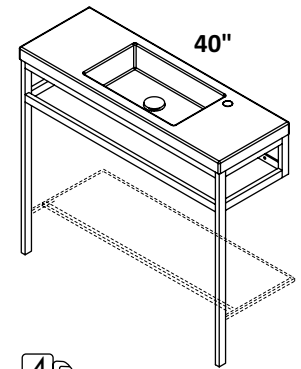

CONSOLE - DIM-BX-40
STANDARD (21)--- $1900
PREMIUM (10, 44, MW, BPW)--- $2615
LUXURY (51)--- $3825

OPTIONAL SHELF - CSS
frame with white solid surface
STANDARD (21)--- $820
PREMIUM (10, 44, MW, BPW)--- $1110
LUXURY (51)--- $1640

SINK - 5274 40 x 14 x 6 h
WHITE (001) --- $1080
00, 01
Drain options: 7100-12,
7100-16OF, 7100-13OF