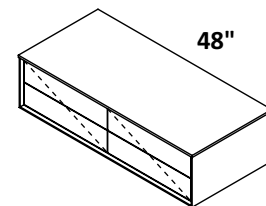

CABINET - GEM-ST-48
STANDARD --- $2990
PREMIUM --- $3275
LUXURY --- $3595

COUNTERTOP - GEM-ST-48T
SOLID SURFACE (M)--- $1045
SOLID SURFACE (G, R, V, D)--- $1405