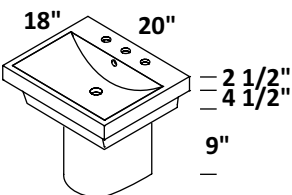

SINK - 4272 20 x 18 x 8 h
WHITE (001) --- $555
00, 01, 02, 03
Drain options: 7100-12,
7100-16OF, 7100-13OF

HALF-PEDESTAL - 4207
WHITE (001) --- $185