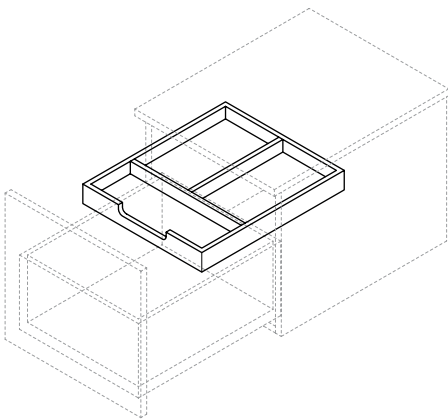

DRADD H: 3

PULL-OUT DRAWER - w/2 dividers made to fit selected vanity, baltic birch stained to match finish
STAINED BALTIC BIRCH--- $430