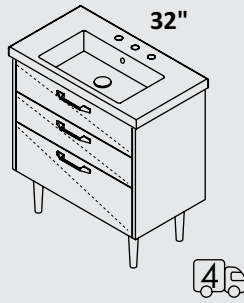

SINK - 5211 24 x 18 x 5 1/2 h

WHITE (001) --- \$595
 00, 01, 02, 03
 Drain options: 7100-12,
 7100-16OF, 7100-13OF

NEW!

CABINET - SOF-F-32

STANDARD --- \$2990
 PREMIUM --- \$3290
 LUXURY --- \$3690

PULLS K160 INCLUDED - specify finish