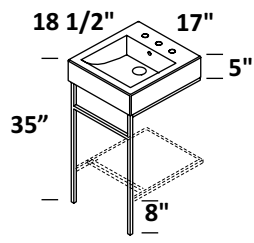

CONSOLE - AQG-FR-17
STANDARD (21)--- $1020
PREMIUM (10, 44, MW, BPW)--- $1290
LUXURY (51)--- $1595

OPTIONAL SHELF - CSS frame with white solid surface
STANDARD (21)--- $650
PREMIUM (10, 44, MW, BPW)--- $900
LUXURY (51)--- $1320

SINK - 5066A 17 x 18 1/2 x 5 h
WHITE (001) --- $560
00, 01, 02, 03
Drain options: 7100-12,
7100-16OF, 7100-13OF