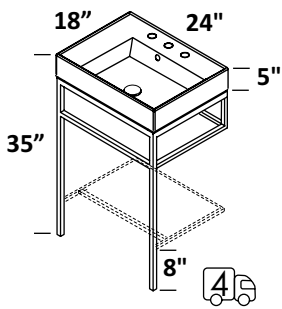

CONSOLE - AQS-BX-24
STANDARD (21)--- $1800
PREMIUM (10, 44, MW, BPW)--- $2445
LUXURY (51)--- $3495

OPTIONAL SHELF - CSS
frame with white solid surface
STANDARD (21)--- $650
PREMIUM (10, 44, MW, BPW)--- $900
LUXURY (51)--- $1320

SINK - 5241R (right as shown)
SINK - 5241L (left) 24 x 18 x 6 h
WHITE (001) --- $595
00, 01, 02, 03
Drain options: 7100-12,
7100-16OF, 7100-13OF