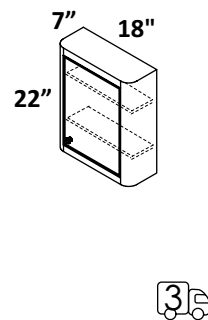

STORAGE CABINET - LIR-ST-18
Installation: reversible right or left hinge
PREMIUM --- $2175
LUXURY --- $2395