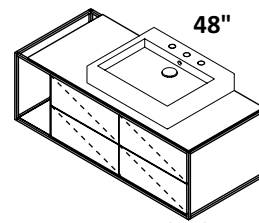

CABINET - LIN-VS-48R
STANDARD --- $3825
PREMIUM --- $4225
LUXURY --- $4650

FRAME - LIN-VS-48RF
STANDARD (21)--- $1970
PREMIUM (10, 44, MW, BPW)--- $2450
LUXURY (51)--- $3730

COUNTERTOP - LIN-VS-48RT
SOLID SURFACE (M)--- $1155
SOLID SURFACE (G, R, V, D)--- $1505

SINK - 5030 22 x 18 1/2 x 4 h
WHITE (001) --- $595
00, 01, 02, 03
Drain options: 7100-12,
7100-16OF, 7100-13OF