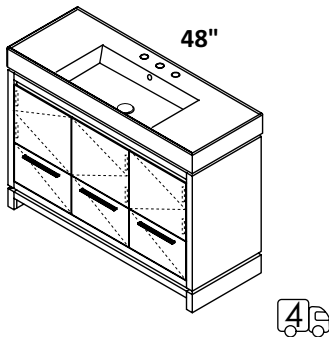

SINK - 5244C (center) 48 x 18 x 6 h
WHITE (001) --- $1430
00, 01, 02, 03
Drain options: 7100-12,
7100-16OF, 7100-13OF

CABINET - AQS-F-48
STANDARD --- $6075
PREMIUM --- $6590
LUXURY --- $7250