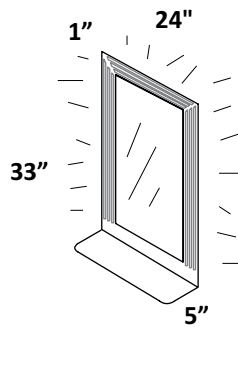

M10-24
Clear resin frame with shelf, frosted accents, and LED accent light
FRAMED --- \$1090

TATAMI M10-24 with frosted accents on frame, LED light ON

TATAMI M10-24 with frosted accents on frame, LED light OFF