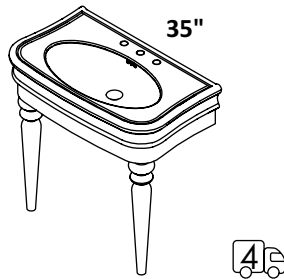

CONSOLE - LIR-F-36A
PREMIUM --- $2990
LUXURY --- $3290

SINK - H252 35 x 21 x 8 h
WHITE (001) --- $1565
01, 02, 03
Drain options: 7100-12