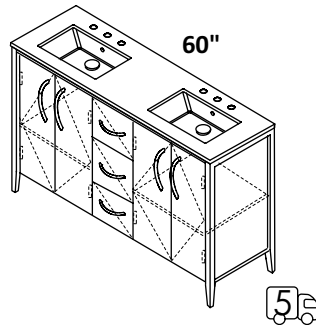

SINK - 5062UN
ID 18 1/2 x 11 x 5 1/2 h
WHITE (001) --- $385
Drain options: 7100-12,
7100-16OF, 7100-13OF