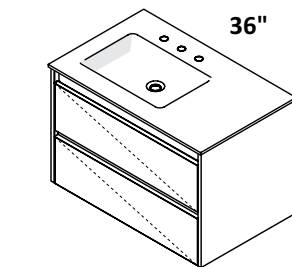

CABINET - PUN-W-36
MATTE WHITE (08) --- $2190
ASH GRAY (20) --- $2190
NATURAL WALNUT (07) --- $2190

SINK - K36 36 x 22 x 6 1/2 h
GLOSS WHITE (G) --- $970
MATTE WHITE (M) --- $970
00, 01, 02, 03
Drain options: 7100-12,
7100-16OF, 7100-13OF

6" BACKSPLASH - BKS
GLOSS WHITE (G) --- $150
MATTE WHITE (M) --- $150

CABINET - PUN-W-36
MATTE WHITE (08) --- $2190
ASH GRAY (20) --- $2190
NATURAL WALNUT (07) --- $2190

SINK - K36L 36 x 22 x 6 1/2 h
GLOSS WHITE (G) --- $970
MATTE WHITE (M) --- $970
00, 01, 02, 03
Drain options: 7100-12,
7100-16OF, 7100-13OF

6" BACKSPLASH - BKS
GLOSS WHITE (G) --- $150
MATTE WHITE (M) --- $150

CABINET - PUN-W-36
MATTE WHITE (08) --- $2190
ASH GRAY (20) --- $2190
NATURAL WALNUT (07) --- $2190

SINK - K36R 36 x 22 x 6 1/2 h
GLOSS WHITE (G) --- $970
MATTE WHITE (M) --- $970
00, 01, 02, 03
Drain options: 7100-12,
7100-16OF, 7100-13OF

6" BACKSPLASH - BKS
GLOSS WHITE (G) --- $150
MATTE WHITE (M) --- $150

* Vanity Base + Sink Top = FREE shipping (to dealer within 48 contiguous states if ordered together)
Please request a quote for other options.