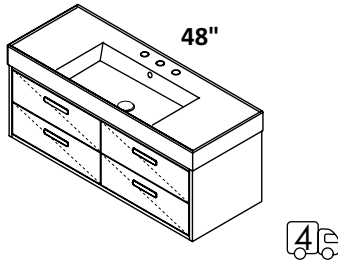

CABINET - AQS-W-48S
STANDARD --- $4450
PREMIUM --- $4875
LUXURY --- $5365