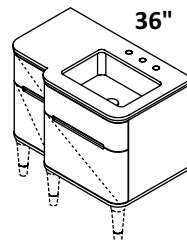

CABINET - ELE-W-36R
STANDARD --- $4790
PREMIUM --- $5190
LUXURY --- $5710

COUNTERTOP - ELE-36RT
SOLID SURFACE (M)--- $970
SOLID SURFACE (G, R, V, D)--- $1300
STONE (WH, LN, SL, BN)--- $1420
QUARTZ (PR, AH)--- $2130
00, 01, 02, 03

SINK - H270 ID 18 1/2 x 13 x 6 h
WHITE (001) --- $415
Drain options: 7100-12,
7100-16OF, 7100-13OF

LEGS - ELE-LEG (each) --- $165