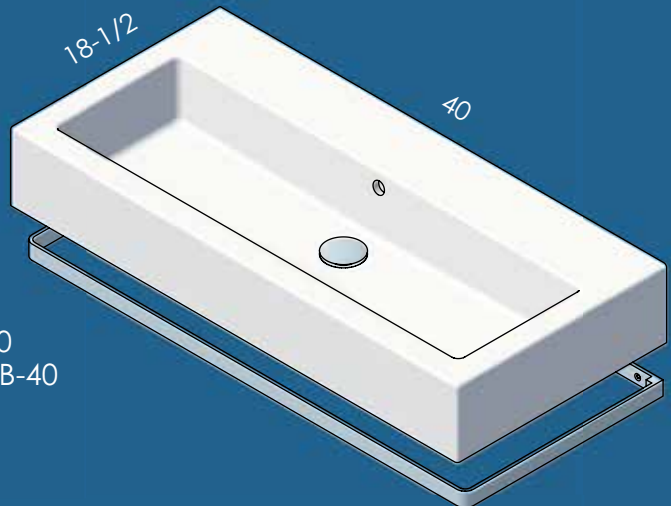

2982

AQUAGRANDE SINKS

5066A
+ATB-18D

5468
+ATB-28

5464
+ATB-24

5460
+ATB-40

SINK AQUAGRANDE 5460
TOWEL BAR AQUA ATB-40 in brushed s. steel
FAUCET CIGNO 1582.1 in brushed nickel
MIRROR NAVI M07-41 with matte black frame