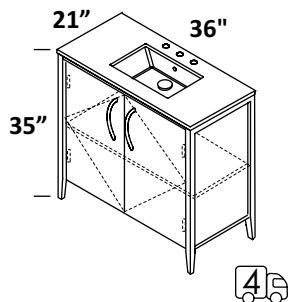

COUNTERTOP - LRS-24T
SOLID SURFACE (M)--- $800
SOLID SURFACE (G, R, V, D)--- $1090
STONE (WH, LN, SL, BN)--- $855
QUARTZ (PR, AH)--- $1265
00, 01, 02, 03

SINK - 5452UN
ID 17 x 11 1/2 x 4 h
WHITE (001) --- $385
Drain options: 7100-12,
7100-16OF, 7100-13OF

COUNTERTOP - LRS-24T
SOLID SURFACE (M)--- $800
SOLID SURFACE (G, R, V, D)--- $1090
STONE (WH, LN, SL, BN)--- $855
QUARTZ (PR, AH)--- $1265
00, 01, 02, 03

SINK - 5452UN
ID 17 x 11 1/2 x 4 h
WHITE (001) --- $385
Drain options: 7100-12,
7100-16OF, 7100-13OF

COUNTERTOP - LRS-30T
SOLID SURFACE (M)--- $900
SOLID SURFACE (G, R, V, D)--- $1200
STONE (WH, LN, SL, BN)--- $1075
QUARTZ (PR, AH)--- $1595
00, 01, 02, 03

SINK - 5062UN
ID 18 1/2 x 11 x 5 1/2 h
WHITE (001) --- $385
Drain options: 7100-12,
7100-16OF, 7100-13OF

COUNTERTOP - LRS-30T
SOLID SURFACE (M)--- $900
SOLID SURFACE (G, R, V, D)--- $1200
STONE (WH, LN, SL, BN)--- $1075
QUARTZ (PR, AH)--- $1595
00, 01, 02, 03

SINK - 5062UN
ID 18 1/2 x 11 x 5 1/2 h
WHITE (001) --- $385
Drain options: 7100-12,
7100-16OF, 7100-13OF