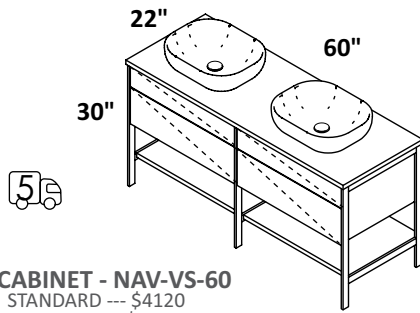

CABINET - NAV-VS-60
STANDARD --- $4120
PREMIUM --- $4540
LUXURY --- $4995

FRAME - NAV-VS-60F
STANDARD (21)--- $1585
PREMIUM (10, 44, MW, BPW)--- $2775
LUXURY (51)--- $5940

COUNTERTOP - NAV-VS-60T
SOLID SURFACE (M)--- $1500
SOLID SURFACE (G, R, V, D)--- $2025
STONE (WH, LN, SL, BN)--- $2115
QUARTZ (PR, AH)--- $3165
00, 01, 02, 03

SINK - N33 19 x 16 x 6 h
WHITE (001) --- $475
MATTE BLACK (MB) --- $595
Drain options: 7100-13