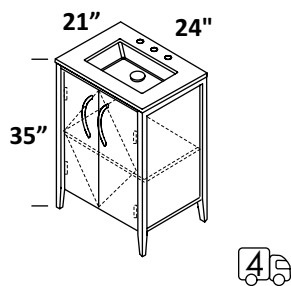

CABINET - LRS-F-24A
STANDARD --- $2775
PREMIUM --- $2990
LUXURY --- $3290

COUNTERTOP - LRS-24T
SOLID SURFACE (M)--- $800
SOLID SURFACE (G, R, V, D)--- $1090
STONE (WH, LN, SL, BN)--- $855
QUARTZ (PR, AH)--- $1265
00, 01, 02, 03

SINK - 5452UN
ID 17 x 11 1/2 x 4 h
WHITE (001) --- $385
Drain options: 7100-12,
7100-16OF, 7100-13OF