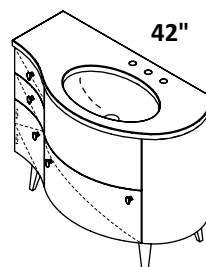

CABINET - FLO-F-42R
legs included
STANDARD --- $6090
PREMIUM --- $6675
LUXURY --- $7345

COUNTERTOP - FLO-42RT
SOLID SURFACE (M)--- $1090
SOLID SURFACE (G, R, V, D)--- $1565
STONE (WH, LN, SL, BN)--- $1525
QUARTZ (PR, AH)--- $2185
00, 01, 02, 03

SINK - 33LA ID 21 x 13 x 6 h
WHITE (001) --- $325
Drain options: 7100-12,
7100-16OF, 7100-13OF