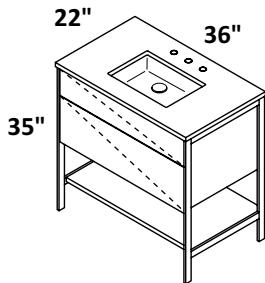

CABINET - NAV-UN-36

STANDARD --- $2925
PREMIUM --- $3190
LUXURY --- $3510

FRAME - NAV-UN-36F

STANDARD (21)--- $1165
PREMIUM (10, 44, MW, BPW)--- $1970
LUXURY (51)--- $4225

COUNTERTOP - NAV-UN-36T

SOLID SURFACE (M)--- $970
SOLID SURFACE (G, R, V, D)--- $1300
STONE (WH, LN, SL, BN)--- $1265
QUARTZ (PR, AH)--- $1900
00, 01, 02, 03

SINK - 5452UN ID 17 x 11 1/2 x 4 h

WHITE (001) --- $385
Drain options: 7100-12,
7100-16OF, 7100-13OF