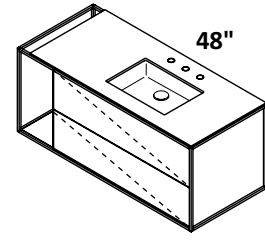

SMOKY WALNUT, BRUSHED S. STEEL

CABINET - LIN-UN-48R
STANDARD --- $2950
PREMIUM --- $3250
LUXURY --- $3575

FRAME - LIN-UN-48RF
STANDARD (21)--- $2035
PREMIUM (10, 44, MW, BPW)--- $2520
LUXURY (51)--- $3880

COUNTERTOP - LIN-UN-48RT
SOLID SURFACE (M)--- $1155
SOLID SURFACE (G, R, V, D)--- $1505
00, 01, 02, 03

SINK - 5452UN ID 17 x 11 1/2 x 4 h
WHITE (001) --- $385
Drain options: 7100-12,
7100-16OF, 7100-13OF