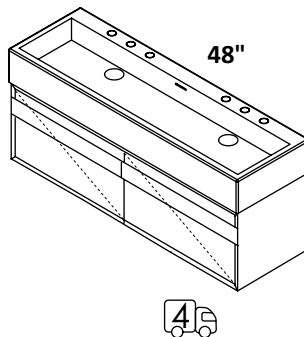

CABINET - LUC-W-48
STANDARD --- $2810
PREMIUM --- $3070
LUXURY --- $3380

SINK - 5104 48 x 15 x 6 h
GLOSS WHITE SOLID SURFACE (G)--- $1270
MATTE WHITE SOLID SURFACE (M)--- $1270
00, 01, 02, 03
Drain options: 7100-12,
7100-16OF, 7100-130F