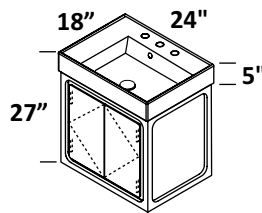

CABINET - AQT-F-24
STANDARD --- $3790
PREMIUM --- $4150
LUXURY --- $4565

SINK - 8075 24 x 18 x 5 1/2 h
WHITE (001) --- $595
00, 01, 02, 03
Drain options: 7100-12,
7100-16OF, 7100-13OF

CABINET - AQT-W-24
STANDARD --- $3075
PREMIUM --- $3350
LUXURY --- $3685

SINK - 5241R (right as shown)
SINK - 5241L (left) 24 x 18 x 6 h
WHITE (001) --- $595
00, 01, 02, 03
Drain options: 7100-12,
7100-16OF, 7100-13OF