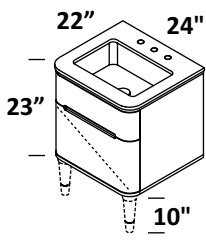

ELEGANZA Solid wood legs are artistically stained and painted to match the vanity as close as possible.

CABINET - ELE-W-24
STANDARD --- $2850
PREMIUM --- $3090
LUXURY --- $3400

COUNTERTOP - ELE-24T
SOLID SURFACE (M)--- $800
SOLID SURFACE (G, R, V, D)--- $1090
STONE (WH, LN, SL, BN)--- $1090
QUARTZ (PR, AH)--- $1635
00, 01, 02, 03

SINK - H270 ID 18 1/2 x 13 x 6 h
WHITE (001) --- $415
Drain options: 7100-12,
7100-16OF, 7100-13OF

LEGS - ELE-LEG (each) --- $165