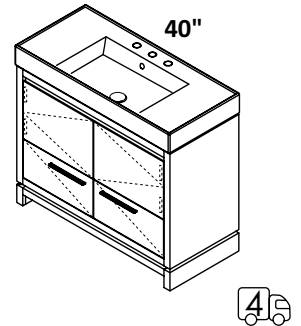

CABINET - AQS-F-40
STANDARD --- $4625
PREMIUM --- $5050
LUXURY --- $5555

SINK - 5243C (center)
40 x 18 x 6 h
WHITE (001) --- $1070
00, 01, 02, 03 or per specs
Drain options: 7100-12,
7100-16OF, 7100-13OF