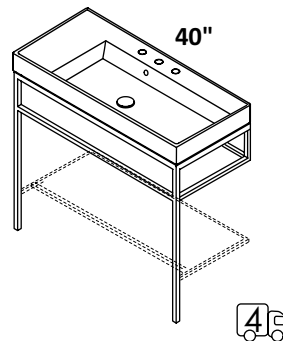

CONSOLE - AQS-BX-40
STANDARD (21)--- $1960
PREMIUM (10, 44, MW, BPW)--- $2665
LUXURY (51)--- $3905

OPTIONAL SHELF - CSS
frame with white solid surface
STANDARD (21)--- $820
PREMIUM (10, 44, MW, BPW)--- $1110
LUXURY (51)--- $1640

SINK - 5243R (right as shown)
SINK - 5243L (left) 40 x 18 x 6 h
WHITE (001) --- $1070
00, 01, 02, 03 or per specs
Drain options: 7100-12,
7100-16OF, 7100-13OF