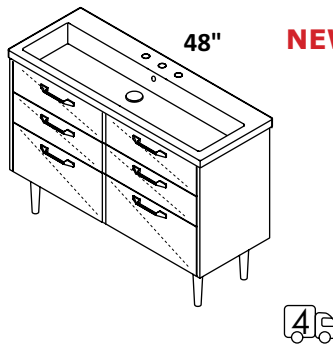

NEW!

CABINET - SOF-F-48S

STANDARD --- $5590
PREMIUM --- $6150
LUXURY --- $7125

PULLS K160 INCLUDED - specify finish

POLISHED CHROME (CR)
BRUSHED NICKEL (NI)
MATTE BLACK (44)
MATTE WHITE (MW)
BRUSHED BRASS (51)

SINK - 5215 48 x 18 x 5 1/2 h

WHITE (001) --- $1430
00, 01, 02, 03 or per specs
Drain options: 7100-12,
7100-16OF, 7100-13OF