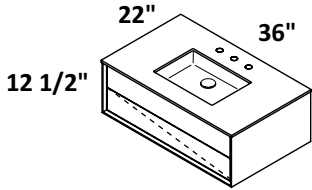

CABINET - GEM-UN-36
STANDARD --- $2525
PREMIUM --- $2775
LUXURY --- $3055

COUNTERTOP - GEM-UN-36T
SOLID SURFACE (M)--- $800
SOLID SURFACE (G, R, V, D)--- $1045
00, 01, 02, 03

SINK - 5452UN ID 17 x 11 1/2 x 4 h
WHITE (001) --- $385
Drain options: 7100-12,
7100-16OF, 7100-13OF