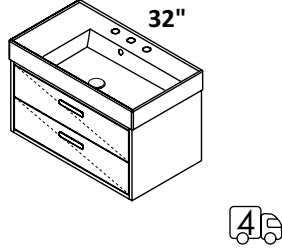

CABINET - AQS-W-32
STANDARD --- $2875
PREMIUM --- $3125
LUXURY --- $3440

SINK - 5242R (right as shown)
SINK - 5242L (left) 32 x 18 x 6 h
WHITE (001) --- $825
00, 01, 02, 03
Drain options: 7100-12,
7100-16OF, 7100-13OF