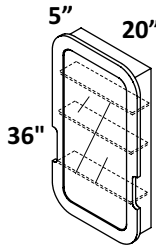

WALL-MOUNT CABINETS

COUNTERTOP - GEM-ST-24T
SOLID SURFACE (M)--- $680
SOLID SURFACE (G, R, V, D)--- $895

COUNTERTOP - GEM-ST-30T
SOLID SURFACE (M)--- $750
SOLID SURFACE (G, R, V, D)--- $980