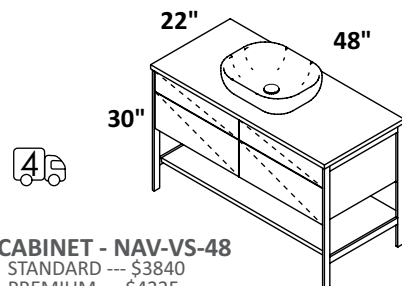

CABINET - NAV-VS-48

STANDARD --- $3840
PREMIUM --- $4225
LUXURY --- $4650

FRAME - NAV-VS-48F

STANDARD (21)--- $1090
PREMIUM (10, 44, MW, BPW)--- $1895
LUXURY (51)--- $4070

COUNTERTOP - NAV-VS-48T

SOLID SURFACE (M)--- $1200
SOLID SURFACE (G, R, V, D)--- $1685
STONE (WH, LN, SL, BN)--- $1705
QUARTZ (PR, AH)--- $2530
00, 01, 02, 03

SINK - N33 19 x 16 x 6 h

WHITE (001) --- $475
MATTE BLACK (MB) --- $595
Drain options: 7100-13