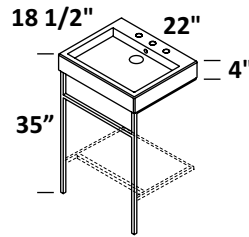

CONSOLE - AQP-FR-22
STANDARD (21)--- $1020
PREMIUM (10, 44, MW, BPW)--- $1290
LUXURY (51)--- $1595

OPTIONAL SHELF - CSS
frame with white solid surface
STANDARD (21)--- $650
PREMIUM (10, 44, MW, BPW)--- $900
LUXURY (51)--- $1320

SINK - 5030 22 x 18 1/2 x 4 h
WHITE (001) --- $595
00, 01, 02, 03
Drain options: 7100-12,
7100-16OF, 7100-13OF