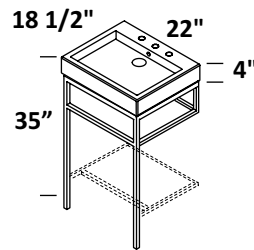

CONSOLE - AQP-BX-22
STANDARD (21)--- $1800
PREMIUM (10, 44, MW, BPW)--- $2445
LUXURY (51)--- $3495

OPTIONAL SHELF - CSS
frame with white solid surface
STANDARD (21)--- $650
PREMIUM (10, 44, MW, BPW)--- $900
LUXURY (51)--- $1320

SINK - 5030 22 x 18 1/2 x 4 h
WHITE (001) --- $595
00, 01, 02, 03
Drain options: 7100-12,
7100-16OF, 7100-13OF