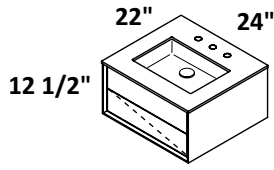

GEMELLI OTHER VESSEL SINKS CAN BE SPECIFIED AT THE TIME OF ORDER.

CABINET - GEM-UN-24
STANDARD --- $2425
PREMIUM --- $2675
LUXURY --- $2945

COUNTERTOP - GEM-UN-24T
SOLID SURFACE (M)--- $680
SOLID SURFACE (G, R, V, D)--- $895
00, 01, 02, 03

SINK - 5452UN ID 17 x 11 1/2 x 4 h
WHITE (001) --- $385
Drain options: 7100-12,
7100-16OF, 7100-13OF