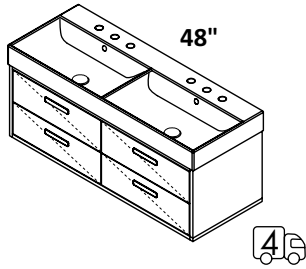

CABINET - AQS-W-48D
STANDARD --- $4450
PREMIUM --- $4875
LUXURY --- $5365

SINK - 5234 48 x 18 x 7 h
WHITE (001) --- $1430
00, 01, 02, 03
Drain options: 7100-12,
7100-16OF, 7100-13OF