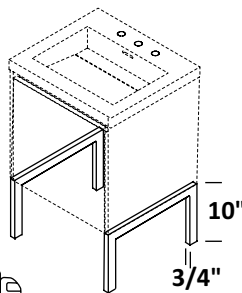

10"

3/4"

OPTIONAL LEGS - KUB-LEG set of two

STANDARD (21)--- $1090
PREMIUM (10, 44, MW, BPW)--- $1200