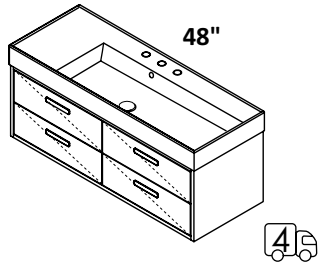

CABINET - AQS-W-48S
STANDARD --- $4450
PREMIUM --- $4875
LUXURY --- $5365