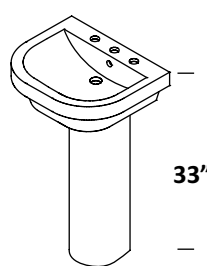

SINK - 4282 16 x 14 x 7 h
WHITE (001) --- $415
01, 02, 03
Drain options: 7100-12

PEDESTAL - 4231
WHITE (001) --- $215