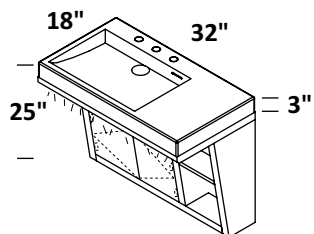

CABINET W/LED LIGHTS - LIB-W-32L
STANDARD --- $3625
PREMIUM --- $3950
LUXURY --- $4345

SINK - 5101LH 32 x 18 x 3 h
GLOSS WHITE SOLID SURFACE (G)--- $980
MATTE WHITE SOLID SURFACE (M)--- $980
00, 01, 02, 03
Drain options: 7100-12,
7100-16OF, 7100-13OF