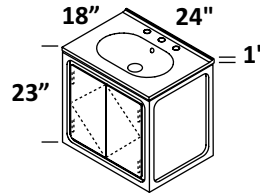

CABINET - AQT-W-24
STANDARD --- $3075
PREMIUM --- $3350
LUXURY --- $3685

SINK - 8075 24 x 18 x 5 1/2 h
WHITE (001) --- $595
00, 01, 02, 03
Drain options: 7100-12,
7100-16OF, 7100-130F

NEW!