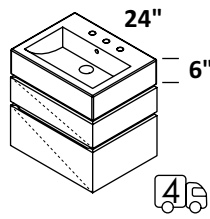

CABINET - AQG-W-24
STANDARD --- $2890
PREMIUM --- $3150
LUXURY --- $3465

OPTIONAL METAL TRIM - TRIM
BRUSHED S. STEEL (21)--- $330
POLISHED S. STEEL (10)--- $330
MATTE BLACK METAL (44)--- $330
BRUSHED BRASS (51)--- $330

SINK - 5464 24 x 18 1/2 x 6 h
WHITE (001) --- $790
00, 01, 02, 03
Drain options: 7100-12,
7100-16OF, 7100-13OF