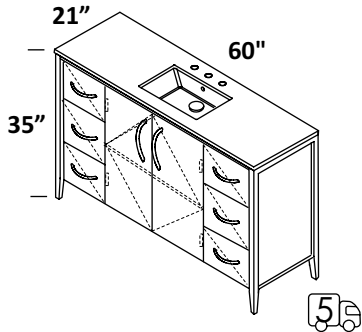

SINK - 5062UN
ID 18 1/2 x 11 x 5 1/2 h
WHITE (001) --- $385
Drain options: 7100-12,
7100-16OF, 7100-13OF