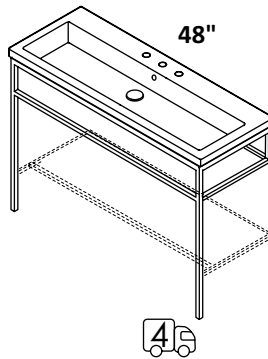

CONSOLE - AQQ-BX-48
STANDARD (21)--- $2025
PREMIUM (10, 44, MW, BPW)--- $2750
LUXURY (51)--- $4125

OPTIONAL SHELF - CSS
frame with white solid surface
STANDARD (21)--- $900
PREMIUM (10, 44, MW, BPW)--- $1235
LUXURY (51)--- $1795

SINK - 5215 48 x 18 x 5 1/2 h
WHITE (001) --- $1430
00, 01, 02, 03 or per specs
Drain options: 7100-12,
7100-16OF, 7100-13OF