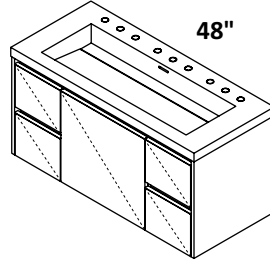

48"

CABINET - KUB-W-48

STANDARD --- $5390
PREMIUM --- $5890
LUXURY --- $6480

OPTIONAL METAL TRIM - TRIM

STANDARD (21)--- $1110
PREMIUM (10, 44, MW, BPW)--- $1460
LUXURY (51)--- $1975

SINK - H264BT 48 x 21 x 6 1/2 h

GLOSS WHITE SOLID SURFACE (G)--- $1540
MATTE WHITE SOLID SURFACE (M)--- $1540
00, 01, 02, 03 center or per specs
Drain options: 7100-180F

6" BACKSPLASH - BKS

GLOSS WHITE (G) --- $190
MATTE WHITE (M) --- $190