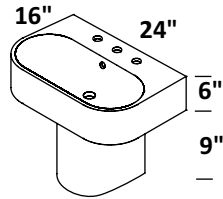

HALF-PEDESTAL - 4207
WHITE (001) --- \$185

SINK - 2962 20 x 16 x 6 h
WHITE (001) --- \$495
01, 02, 03
Drain options: 7100-12

PEDESTAL - 4231
WHITE (001) --- \$215

SINK - 2952 24 x 16 x 6 h
WHITE (001) --- \$630
01, 02, 03
Drain options: 7100-12