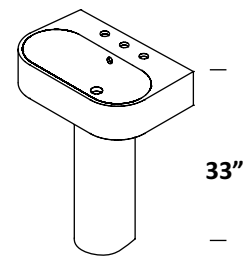

SINK - 2952 24 x 16 x 6 h
WHITE (001) --- $630
01, 02, 03
Drain options: 7100-12

PEDESTAL - 4231
WHITE (001) --- $215