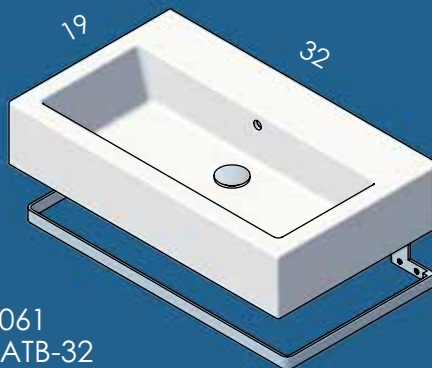

5061
+ATB-32

TRE SINKS

2982

2971

AQUAMEDIA PORCELAIN SINKS

SINK - 5072A 16 x 15 x 6 h
 WHITE (001) --- \$510
 00, 01, 02, 03
 Drain options: 7100-13
 No overflow

SINK - 5062A 20 x 19 x 7 h
 WHITE (001) --- \$655
 00, 01, 02, 03
 Drain options: 7100-12,
 7100-16OF, 7100-13OF
TOWEL BAR - ATB18D
 STANDARD (21)--- \$525
 PREMIUM (10, 44, MW, BPW)--- \$635
 LUXURY (51)--- \$760