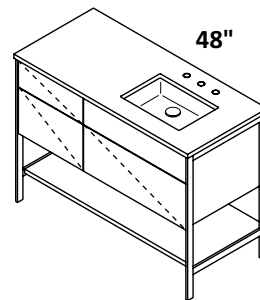

CABINET - NAV-UN-48R

STANDARD --- $3625
PREMIUM --- $3975
LUXURY --- $4375

FRAME - NAV-UN-48F

STANDARD (21)--- $1180
PREMIUM (10, 44, MW, BPW)--- $1990
LUXURY (51)--- $4270

COUNTERTOP - NAV-UN-48RT

SOLID SURFACE (M)--- $1200
SOLID SURFACE (G, R, V, D)--- $1685
STONE (WH, LN, SL, BN)--- $1705
QUARTZ (PR, AH)--- $2530
00, 01, 02, 03

SINK - 5452UN ID 17 x 11 1/2 x 4 h

WHITE (001) --- $385
Drain options: 7100-12,
7100-16OF, 7100-13OF