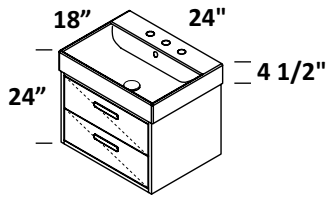

CABINET - AQS-W-24
STANDARD --- $2590
PREMIUM --- $2790
LUXURY --- $3070

SINK - 5231 24 x 18 x 7 h
WHITE (001) --- $595
00, 01, 02, 03
Drain options: 7100-12,
7100-16OF, 7100-13OF