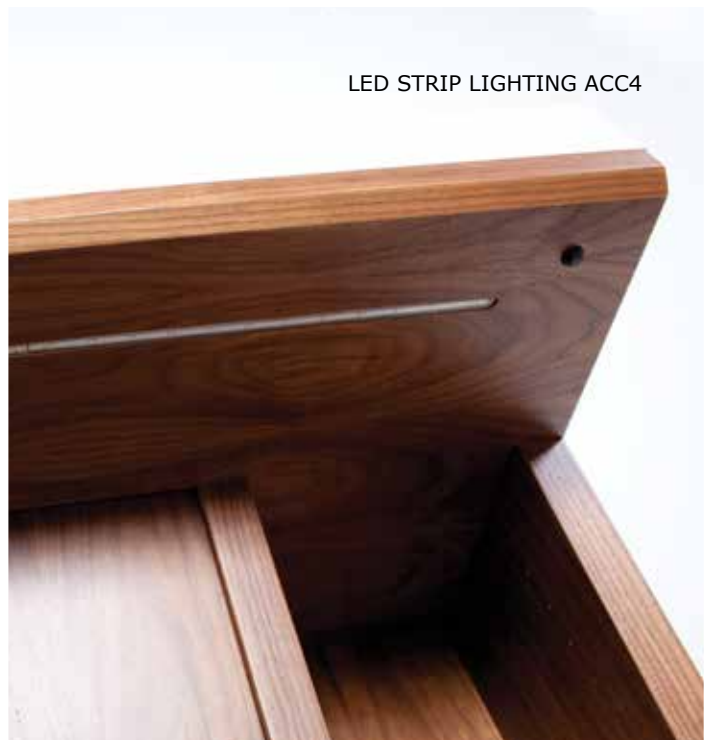

LED STRIP LIGHTING ACC4