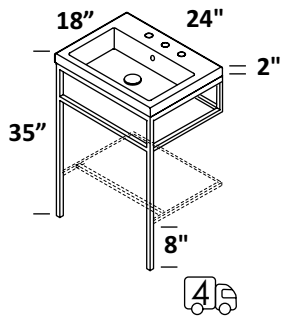

CONSOLE - AQQ-BX-24
STANDARD (21)--- $1800
PREMIUM (10, 44, MW, BPW)--- $2445
LUXURY (51)--- $3495

OPTIONAL SHELF - CSS
frame with white solid surface
STANDARD (21)--- $650
PREMIUM (10, 44, MW, BPW)--- $900
LUXURY (51)--- $1320

SINK - 5211 24 x 18 x 5 1/2 h
WHITE (001) --- $595
00, 01, 02, 03
Drain options: 7100-12,
7100-16OF, 7100-13OF