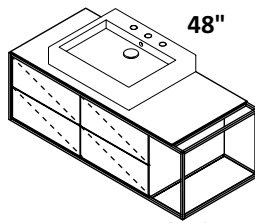

CABINET - LIN-VS-48L
STANDARD --- $3825
PREMIUM --- $4225
LUXURY --- $4650

FRAME - LIN-VS-48LF
STANDARD (21)--- $1970
PREMIUM (10, 44, MW, BPW)--- $2450
LUXURY (51)--- $3730

COUNTERTOP - LIN-VS-48LT
SOLID SURFACE (M)--- $1155
SOLID SURFACE (G, R, V, D)--- $1505

SINK - 5030 22 x 18 1/2 x 4 h
WHITE (001) --- $595
00, 01, 02, 03
Drain options: 7100-12,
7100-16OF, 7100-13OF