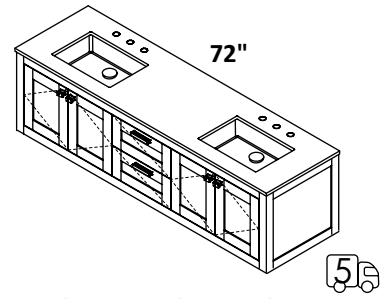

CABINET - STL-W-72
STANDARD --- $6170
PREMIUM --- $6800
LUXURY --- $7430

COUNTERTOP - STL-72T
SOLID SURFACE (M)--- $1745
SOLID SURFACE (G, R, V, D)--- $2315
STONE (WH, LN, SL, BN)--- $2530
QUARTZ (PR, AH)--- $3795
00, 01, 02, 03

SINK - 5452UN
ID 17 x 11 1/2 x 4 h
WHITE (001) --- $385
Drain options: 7100-12,
7100-16OF, 7100-13OF