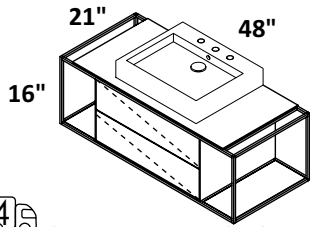

CABINET - LIN-VS-48
STANDARD --- $2525
PREMIUM --- $2775
LUXURY --- $3055

FRAME - LIN-VS-48F
STANDARD (21)--- $2080
PREMIUM (10, 44, MW, BPW)--- $2560
LUXURY (51)--- $4060

COUNTERTOP - LIN-VS-48T
SOLID SURFACE (M)--- $1185
SOLID SURFACE (G, R, V, D)--- $1565

SINK - 5030 22 x 18 1/2 x 4 h
WHITE (001) --- $595
00, 01, 02, 03
Drain options: 7100-12,
7100-16OF, 7100-13OF