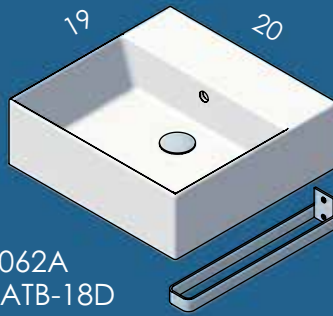

5062A
+ATB-18D

AQUAPLANE SINKS