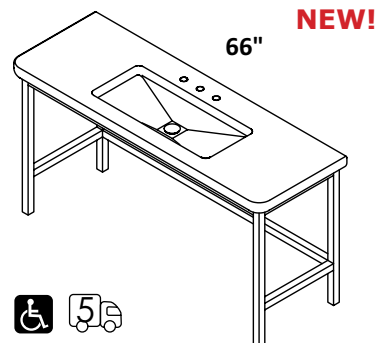

CONSOLE - NTR-ADA-66
STANDARD (21)--- $2090
PREMIUM (10, 44, MW, BPW)--- $2790
LUXURY (51)--- $8550

SINK - CT660 66 x 23 x 6 h
TERRACOTTA (TER) --- $2490
SLATE (SLT) --- $2490
CHARCOAL (CHL) --- $2490
SAND (SND) --- $2490
00, 01, 02, 03
Drain options: 7100-13, 7100-15

NEW!