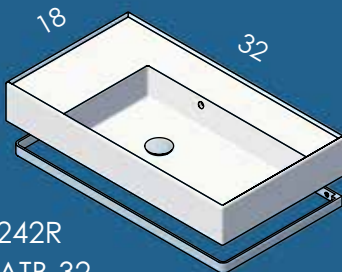

5242R
+ATB-32