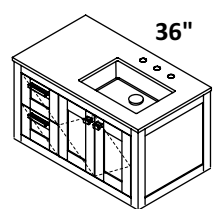

CABINET - STL-W-36D
STANDARD --- $4100
PREMIUM --- $4530
LUXURY --- $4940

COUNTERTOP - STL-36T
SOLID SURFACE (M)--- $970
SOLID SURFACE (G, R, V, D)--- $1300
STONE (WH, LN, SL, BN)--- $1265
QUARTZ (PR, AH)--- $1900
00, 01, 02, 03

SINK - 5452UN
ID 17 x 11 1/2 x 4 h
WHITE (001) --- $385
Drain options: 7100-12,
7100-16OF, 7100-13OF