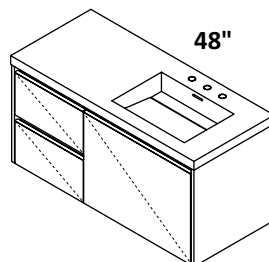

CABINET - KUB-W-48R

STANDARD --- $4090
PREMIUM --- $4475
LUXURY --- $4925

OPTIONAL METAL TRIM - TRIM

STANDARD (21)--- $800
PREMIUM (10, 44, MW, BPW)--- $1010
LUXURY (51)--- $1675

SINK - H264RT 48 x 21 x 6 1/2 h
GLOSS WHITE SOLID SURFACE (G)--- $1540
MATTE WHITE SOLID SURFACE (M)--- $1540
00, 01, 02, 03
Drain options: 7100-180F

6" BACKSPLASH - BKS

GLOSS WHITE (G) --- $190
MATTE WHITE (M) --- $190