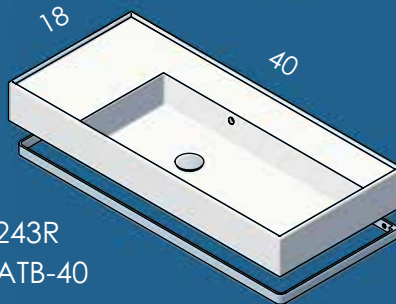

5243L
+ATB-40

5243R
+ATB-40