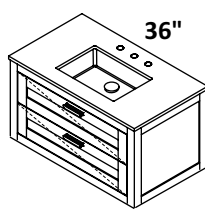

CABINET - STL-W-36B
STANDARD --- $3335
PREMIUM --- $3705
LUXURY --- $4025

COUNTERTOP - STL-36T
SOLID SURFACE (M)--- $970
SOLID SURFACE (G, R, V, D)--- $1300
STONE (WH, LN, SL, BN)--- $1265
QUARTZ (PR, AH)--- $1900
00, 01, 02, 03

SINK - 5452UN
ID 17 x 11 1/2 x 4 h
WHITE (001) --- $385
Drain options: 7100-12,
7100-16OF, 7100-13OF