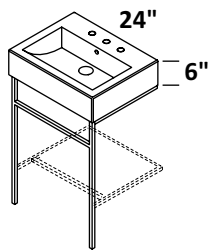

CONSOLE - AQG-FR-24
STANDARD (21)--- $1020
PREMIUM (10, 44, MW, BPW)--- $1290
LUXURY (51)--- $1595

OPTIONAL SHELF - CSS frame with white solid surface
STANDARD (21)--- $650
PREMIUM (10, 44, MW, BPW)--- $900
LUXURY (51)--- $1320

SINK - 5464 24 x 18 1/2 x 6 h
WHITE (001) --- $790
00, 01, 02, 03
Drain options: 7100-12,
7100-16OF, 7100-13OF