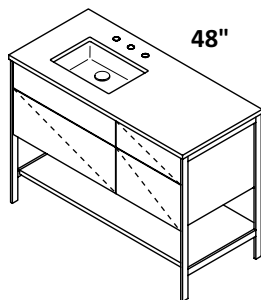

SINK - 5452UN ID 17 x 11 1/2 x 4 h

WHITE (001) --- \$385
Drain options: 7100-12,
7100-16OF, 7100-13OF

CABINET - NAV-UN-48L

STANDARD --- \$3625
PREMIUM --- \$3975
LUXURY --- \$4375

FRAME - NAV-UN-48F

STANDARD (21)--- \$1180
PREMIUM (10, 44, MW, BPW)--- \$1990
LUXURY (51)--- \$4270