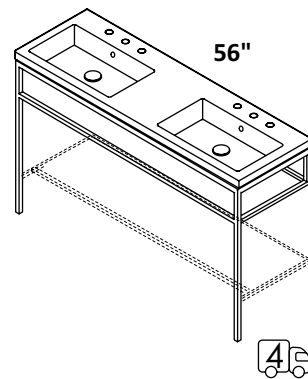

CONSOLE - AQQ-BX-56
STANDARD (21)--- $2070
PREMIUM (10, 44, MW, BPW)--- $2820
LUXURY (51)--- $4280

OPTIONAL SHELF - CSS
frame with white solid surface
STANDARD (21)--- $980
PREMIUM (10, 44, MW, BPW)--- $1355
LUXURY (51)--- $1970

SINK - 5216 56 x 18 x 5 1/2 h
WHITE (001) --- $2170
00, 01, 02, 03
Drain options: 7100-12,
7100-16OF, 7100-13OF