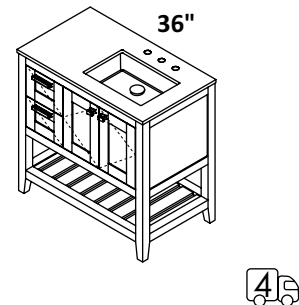

CABINET - STL-F-36R
STANDARD --- $5155
PREMIUM --- $5685
LUXURY --- $6200

COUNTERTOP - STL-36RT
SOLID SURFACE (M)--- $970
SOLID SURFACE (G, R, V, D)--- $1300
STONE (WH, LN, SL, BN)--- $1265
QUARTZ (PR, AH)--- $1900
00, 01, 02, 03