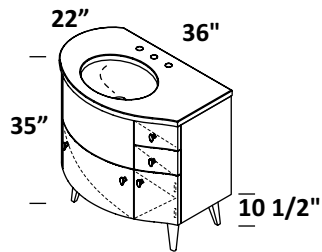

FLOU Legs can be detached for wall-mount installation.

CABINET - FLO-F-36L
legs included
STANDARD --- $6090
PREMIUM --- $6675
LUXURY --- $7345

COUNTERTOP - FLO-36LT
SOLID SURFACE (M)--- $970
SOLID SURFACE (G, R, V, D)--- $1300
STONE (WH, LN, SL, BN)--- $1200
QUARTZ (PR, AH)--- $1855
00, 01, 02, 03

SINK - 33S ID 17 1/2 x 14 x 7 h
WHITE (001) --- $210
Drain options: 7100-12,
7100-16OF, 7100-13OF