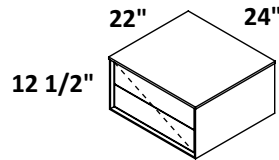

CABINET - GEM-ST-24
STANDARD --- $2425
PREMIUM --- $2675
LUXURY --- $2945

COUNTERTOP - GEM-ST-24T
SOLID SURFACE (M)--- $680
SOLID SURFACE (G, R, V, D)--- $895