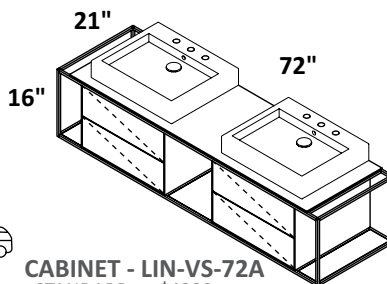

CABINET - LIN-VS-72A
STANDARD --- $4380
PREMIUM --- $4780
LUXURY --- $5260

FRAME - LIN-VS-72AF
STANDARD (21)--- $2890
PREMIUM (10, 44, MW, BPW)--- $3595
LUXURY (51)--- $5200

COUNTERTOP - LIN-VS-72AT
SOLID SURFACE (M)--- $1815
SOLID SURFACE (G, R, V, D)--- $2330

SINK - 5030 22 x 18 1/2 x 4 h
WHITE (001) --- $595
00, 01, 02, 03
Drain options: 7100-12,
7100-16OF, 7100-13OF