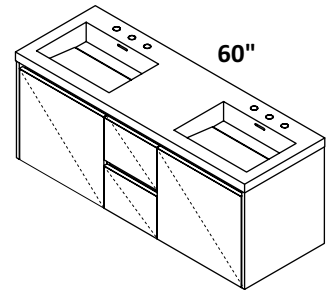

60"

CABINET - KUB-W-60

STANDARD --- $5025
PREMIUM --- $5490
LUXURY --- $6040

OPTIONAL METAL TRIM - TRIM

STANDARD (21)--- $960
PREMIUM (10, 44, MW, BPW)--- $1240
LUXURY (51)--- $1890

SINK - H265T 60 x 21 x 6 1/2 h

GLOSS WHITE SOLID SURFACE (G)--- $2035
MATTE WHITE SOLID SURFACE (M)--- $2035
00, 01, 02, 03
Drain options: 7100-180F

6" BACKSPLASH - BKS

GLOSS WHITE (G) --- $230
MATTE WHITE (M) --- $230