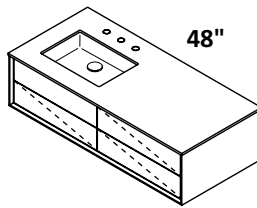

CABINET - GEM-UN-48L
STANDARD --- $3390
PREMIUM --- $3750
LUXURY --- $4125

COUNTERTOP - GEM-UN-48LT
SOLID SURFACE (M)--- $1045
SOLID SURFACE (G, R, V, D)--- $1405
00, 01, 02, 03

SINK - 5452UN ID 17 x 11 1/2 x 4 h
WHITE (001) --- $385
Drain options: 7100-12,
7100-16OF, 7100-13OF