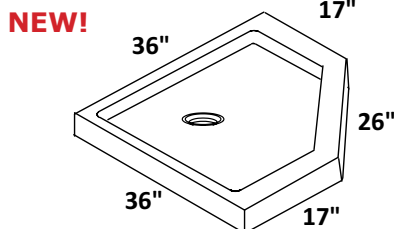

SHOWER BASE- CT36SHC
36 x 36 x 3 3/4 h
TERRACOTTA (TER) --- $990
SLATE (SLT) --- $990
CHARCOAL (CHL) --- $990
SAND (SND) --- $990
Requires 2" shower drain PVC, ABS or copper not supplied