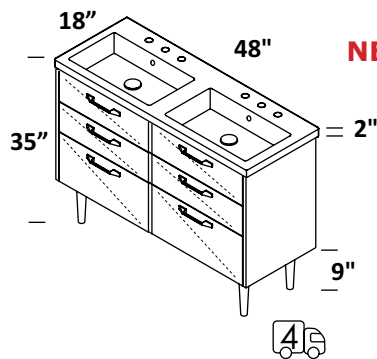

24" AND 32" QUICK-SHIP FINISHES

MATTE WHITE

NEW!

CABINET - SOF-F-48D

STANDARD --- \$5590
 PREMIUM --- \$6150
 LUXURY --- \$7125

PULLS K160 INCLUDED - specify finish

POLISHED CHROME (CR)
 BRUSHED NICKEL (NI)
 MATTE BLACK (44)
 MATTE WHITE (MW)
 BRUSHED BRASS (51)