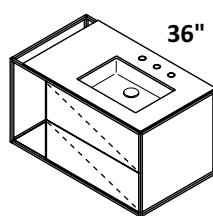

CABINET - LIN-UN-36R

STANDARD --- $2525
PREMIUM --- $2750
LUXURY --- $3025

FRAME - LIN-UN-36RF

STANDARD (21)--- $1860
PREMIUM (10, 44, MW, BPW)--- $2255
LUXURY (51)--- $3495

COUNTERTOP - LIN-UN-36RT

SOLID SURFACE (M)--- $965
SOLID SURFACE (G, R, V, D)--- $1185
00, 01, 02, 03