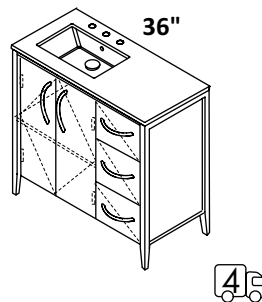

COUNTERTOP - LRS-24T
SOLID SURFACE (M)--- $800
SOLID SURFACE (G, R, V, D)--- $1090
STONE (WH, LN, SL, BN)--- $855
QUARTZ (PR, AH)--- $1265
00, 01, 02, 03

SINK - 5452UN
ID 17 x 11 1/2 x 4 h
WHITE (001) --- $385
Drain options: 7100-12,
7100-16OF, 7100-13OF

COUNTERTOP - LRS-24T
SOLID SURFACE (M)--- $800
SOLID SURFACE (G, R, V, D)--- $1090
STONE (WH, LN, SL, BN)--- $855
QUARTZ (PR, AH)--- $1265
00, 01, 02, 03

SINK - 5452UN
ID 17 x 11 1/2 x 4 h
WHITE (001) --- $385
Drain options: 7100-12,
7100-16OF, 7100-13OF

COUNTERTOP - LRS-30T
SOLID SURFACE (M)--- $900
SOLID SURFACE (G, R, V, D)--- $1200
STONE (WH, LN, SL, BN)--- $1075
QUARTZ (PR, AH)--- $1595
00, 01, 02, 03

SINK - 5062UN
ID 18 1/2 x 11 x 5 1/2 h
WHITE (001) --- $385
Drain options: 7100-12,
7100-16OF, 7100-13OF

COUNTERTOP - LRS-30T
SOLID SURFACE (M)--- $900
SOLID SURFACE (G, R, V, D)--- $1200
STONE (WH, LN, SL, BN)--- $1075
QUARTZ (PR, AH)--- $1595
00, 01, 02, 03

SINK - 5062UN
ID 18 1/2 x 11 x 5 1/2 h
WHITE (001) --- $385
Drain options: 7100-12,
7100-16OF, 7100-13OF