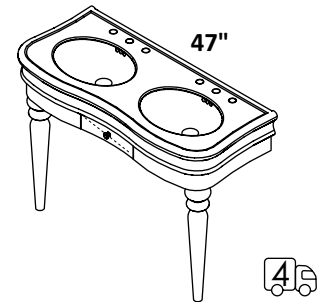

CONSOLE - LIR-F-48A
PREMIUM --- $4090
LUXURY --- $4500

SINK - H253 47 x 21 x 8 h
WHITE (001) --- $2650
01, 02, 03
Drain options: 7100-12