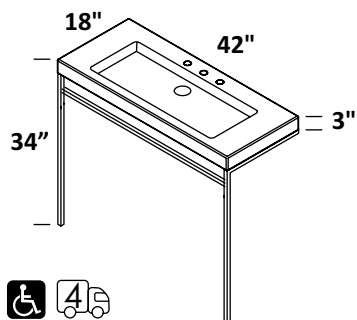

CONSOLE - LIB-ADA-42
STANDARD (21)--- $1400
PREMIUM (10, 44, MW, BPW)--- $1680
LUXURY (51)--- $2285

STONE SINK - 5303 42 x 18 x 3 h
no overflow
BIANCO (WH)--- $3960
MARQUINA (NM)--- $4290
00, 01, 02, 03
Drain options: 7100-13