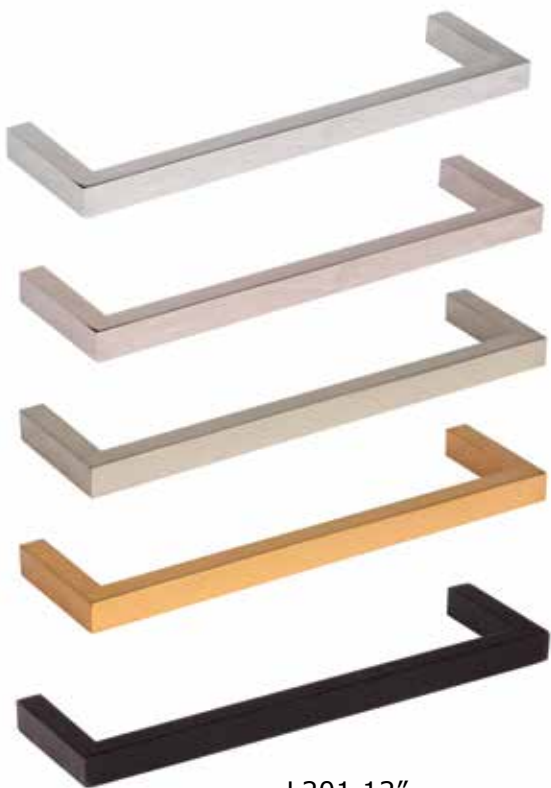

L201 12"
L202 18"
L202L 24"