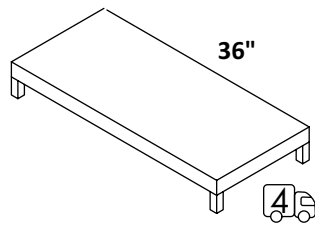

BENCH - PLA-BN-36

STANDARD --- $1325
PREMIUM --- $1450
LUXURY --- $1595

LEGS - specify finish
STANDARD (21)
PREMIUM (10, 44, MW, BPW)