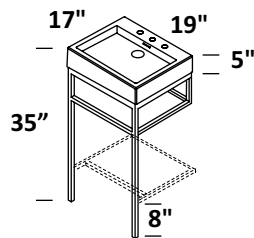

CONSOLE - AQP-BX-19
STANDARD (21)--- $1800
PREMIUM (10, 44, MW, BPW)--- $2445
LUXURY (51)--- $3495

OPTIONAL SHELF - CSS
frame with white solid surface
STANDARD (21)--- $650
PREMIUM (10, 44, MW, BPW)--- $900
LUXURY (51)--- $1320

SINK - 5035 19 x 17 x 5 h
WHITE (001) --- $475
00, 01, 03
Drain options: 7100-12,
7100-16OF, 7100-13OF