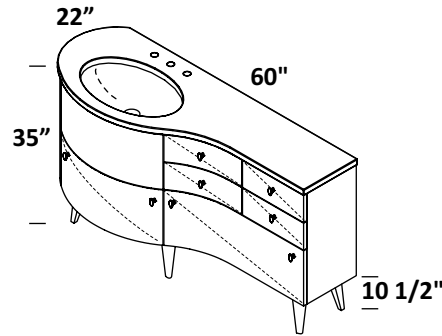

CABINET - FLO-F-60L
legs included
STANDARD --- $8790
PREMIUM --- $9590
LUXURY --- $10550

COUNTERTOP - FLO-60LT
SOLID SURFACE (M)--- $1500
SOLID SURFACE (G, R, V, D)--- $2025
STONE (WH, LN, SL, BN)--- $2185
QUARTZ (PR, AH)--- $3285
00, 01, 02, 03