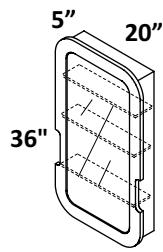

MEDICINE CABINET - ELE-MD-20L
hinged on the left
MEDICINE CABINET - ELE-MD-20R
hinged on the right
STANDARD --- $1590
PREMIUM --- $1775
LUXURY --- $1955