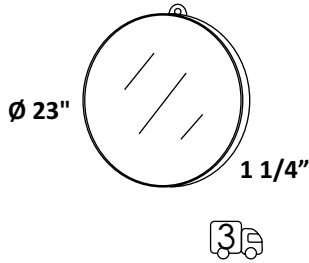

65"

M08-65

WOOD FRAME
STANDARD --- \$4800
PREMIUM --- \$5275
LUXURY --- \$5800

METAL FRAME
STANDARD (21)--- \$4760
PREMIUM (10, 44, MW, BPW)--- \$5225
LUXURY (51)--- \$6900

M09-23
Metal frame with an eye bracket
STANDARD (21)--- \$1350
PREMIUM (10, 44, MW, BPW)--- \$1640
LUXURY (51)--- \$1815