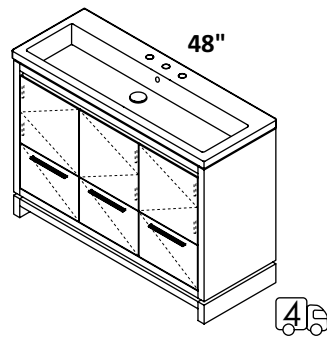

CABINET - AQQ-F-48
STANDARD --- $6075
PREMIUM --- $6590
LUXURY --- $7250

SINK - 5215 48 x 18 x 5 1/2 h
WHITE (001) --- $1430
00, 01, 02, 03 or per specs
Drain options: 7100-12,
7100-16OF, 7100-13OF