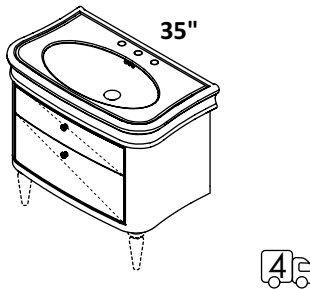

CABINET - LIR-W-36
PREMIUM --- $5050
LUXURY --- $5555

SINK - H252 35 x 21 x 8 h
WHITE (001) --- $1565
01, 02, 03
Drain options: 7100-12

LEGS - LIR-LEG (pair)
PREMIUM --- $430
LUXURY --- $430