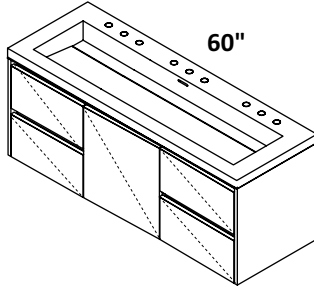

60"

CABINET - KUB-W-60B

STANDARD --- $5590
PREMIUM --- $6090
LUXURY --- $6700

OPTIONAL METAL TRIM - TRIM

STANDARD (21)--- $1230
PREMIUM (10, 44, MW, BPW)--- $1580
LUXURY (51)--- $2250

SINK - H265BT 60 x 21 x 6 1/2 h

GLOSS WHITE SOLID SURFACE (G)--- $2035
MATTE WHITE SOLID SURFACE (M)--- $2035
00, 01, 02, 03 center or per specs
Drain options: 7100-180F

6" BACKSPLASH - BKS

GLOSS WHITE (G) --- $230
MATTE WHITE (M) --- $230