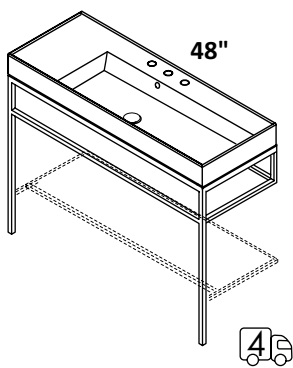

SINK - 5244R (right as shown)
SINK - 5244L (left) 48 x 18 x 6 h
WHITE (001) --- $1430
00, 01, 02, 03
Drain options: 7100-12,
7100-16OF, 7100-13OF

CONSOLE - AQS-BX-48
STANDARD (21)--- $2025
PREMIUM (10, 44, MW, BPW)--- $2750
LUXURY (51)--- $4125