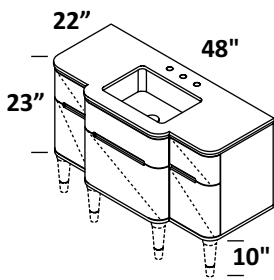

CABINET - ELE-W-48
STANDARD --- $6225
PREMIUM --- $6790
LUXURY --- $7470

COUNTERTOP - ELE-48T
SOLID SURFACE (M)--- $1200
SOLID SURFACE (G, R, V, D)--- $1685
STONE (WH, LN, SL, BN)--- $1640
QUARTZ (PR, AH)--- $2460
00, 01, 02, 03

SINK - H270 ID 18 1/2 x 13 x 6 h
WHITE (001) --- $415
Drain options: 7100-12,
7100-16OF, 7100-13OF

LEGS - ELE-LEG (each) --- $165