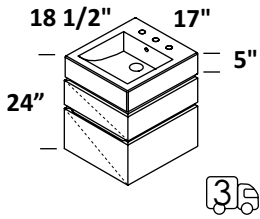

AQUAGRANDE OTHER CONSOLE SHELF OPTIONS IN WOOD, GLASS, OR METAL CAN BE QUOTED UPON REQUEST.

FURNITURE IS MADE TO ORDER & CUSTOMIZABLE

VANITIES

CABINET - AQG-W-17
STANDARD --- $2720
PREMIUM --- $2970
LUXURY --- $3270

OPTIONAL METAL TRIM - TRIM
BRUSHED S. STEEL (21)--- $330
POLISHED S. STEEL (10)--- $330
MATTE BLACK METAL (44)--- $330
BRUSHED BRASS (51)--- $330

SINK - 5066A 17 x 18 1/2 x 5 h
WHITE (001) --- $560
00, 01, 02, 03
Drain options: 7100-12,
7100-16OF, 7100-13OF