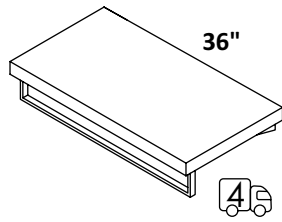

COUNTERTOP - PLA-W-36

WOOD
STANDARD --- $1250
PREMIUM --- $1350
LUXURY --- $1485
SOLID SURFACE
MATTE SOLID SURFACE (M)--- $1250
SOLID SURFACE (G, R, V, D)--- $1485

TOWEL BAR - PLA-BR-35
STANDARD (21)--- $550
PREMIUM (10, 44, MW, BPW)--- $730
LUXURY (51)--- $825