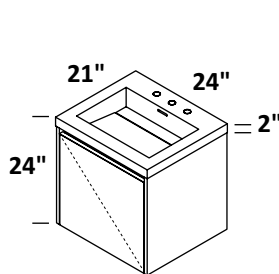

KUBISTA VANITIES ALSO WORK WITH 22" DEEP KUBITOP SINKS.

CABINET - KUB-W-24

STANDARD --- $2090
PREMIUM --- $2290
LUXURY --- $2520

OPTIONAL METAL TRIM - TRIM

STANDARD (21)--- $270
PREMIUM (10, 44, MW, BPW)--- $340
LUXURY (51)--- $675

SINK - H261T 24 x 21 x 6 1/2 h
GLOSS WHITE SOLID SURFACE (G)--- $950
MATTE WHITE SOLID SURFACE (M)--- $950
00, 01, 02, 03
Drain options: 7100-180F

6" BACKSPLASH - BKS

GLOSS WHITE (G) --- $110
MATTE WHITE (M) --- $110