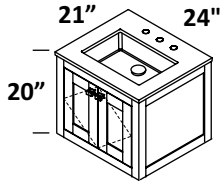

CABINET - STL-W-24A
STANDARD --- $2585
PREMIUM --- $2810
LUXURY --- $3090

COUNTERTOP - STL-24T
SOLID SURFACE (M)--- $800
SOLID SURFACE (G, R, V, D)--- $1090
STONE (WH, LN, SL, BN)--- $855
QUARTZ (PR, AH)--- $1265
00, 01, 02, 03

SINK - 5452UN
ID 17 x 11 1/2 x 4 h
WHITE (001) --- $385
Drain options: 7100-12,
7100-16OF, 7100-13OF