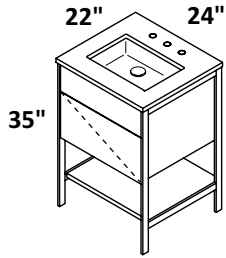

NAVI WITH UNDERMOUNT SINKS

CABINET - NAV-UN-24

STANDARD --- $2350
PREMIUM --- $2575
LUXURY --- $2835

FRAME - NAV-UN-24F

STANDARD (21)--- $1155
PREMIUM (10, 44, MW, BPW)--- $1950
LUXURY (51)--- $4180

COUNTERTOP - NAV-UN-24T

SOLID SURFACE (M)--- $800
SOLID SURFACE (G, R, V, D)--- $1090
STONE (WH, LN, SL, BN)--- $855
QUARTZ (PR, AH)--- $1265
00, 01, 02, 03

SINK - 5452UN ID 17 x 11 1/2 x 4 h

WHITE (001) --- $385
Drain options: 7100-12,
7100-16OF, 7100-13OF