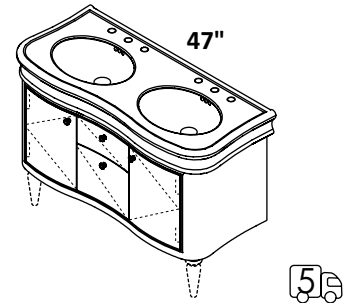

CABINET - LIR-W-48
PREMIUM --- $7050
LUXURY --- $7755

SINK - H253 47 x 21 x 8 h
WHITE (001) --- $2650
01, 02, 03
Drain options: 7100-12

LEGS - LIR-LEG (pair)
PREMIUM --- $430
LUXURY --- $430