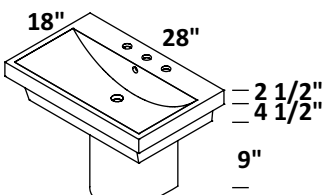

SINK - 4271 28 x 18 x 8 h
WHITE (001) --- $705
00, 01, 02, 03
Drain options: 7100-12,
7100-16OF, 7100-13OF

HALF-PEDESTAL - 4207
WHITE (001) --- $185