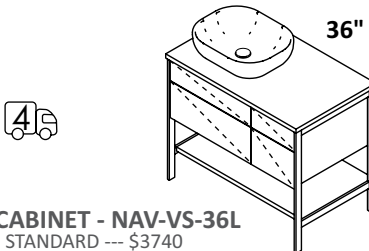

CABINET - NAV-VS-36L

STANDARD --- $3740
PREMIUM --- $4125
LUXURY --- $4540

FRAME - NAV-VS-36F

STANDARD (21)--- $1080
PREMIUM (10, 44, MW, BPW)--- $1870
LUXURY (51)--- $4030

COUNTERTOP - NAV-VS-36LT

SOLID SURFACE (M)--- $970
SOLID SURFACE (G, R, V, D)--- $1300
STONE (WH, LN, SL, BN)--- $1265
QUARTZ (PR, AH)--- $1900
00, 01, 02, 03

SINK - N33 19 x 16 x 6 h

WHITE (001) --- $475
MATTE BLACK (MB) --- $595
Drain options: 7100-13