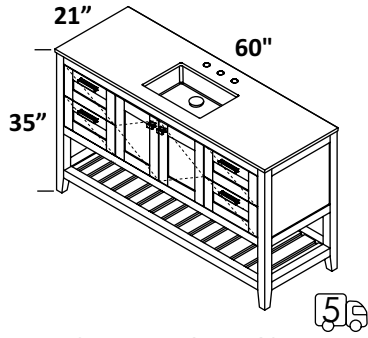

COUNTERTOP - STL-48T
SOLID SURFACE (M)--- $1200
SOLID SURFACE (G, R, V, D)--- $1685
STONE (WH, LN, SL, BN)--- $1705
QUARTZ (PR, AH)--- $2530
00, 01, 02, 03

SINK - 5452UN
ID 17 x 11 1/2 x 4 h
WHITE (001) --- $385
Drain options: 7100-12,
7100-16OF, 7100-13OF

CABINET - STL-F-60B
STANDARD --- $7440
PREMIUM --- $8235
LUXURY --- $8980

COUNTERTOP - STL-60BT
SOLID SURFACE (M)--- $1500
SOLID SURFACE (G, R, V, D)--- $2025
STONE (WH, LN, SL, BN)--- $2115
QUARTZ (PR, AH)--- $3165
00, 01, 02, 03

SINK - 5452UN
ID 17 x 11 1/2 x 4 h
WHITE (001) --- $385
Drain options: 7100-12,
7100-16OF, 7100-13OF