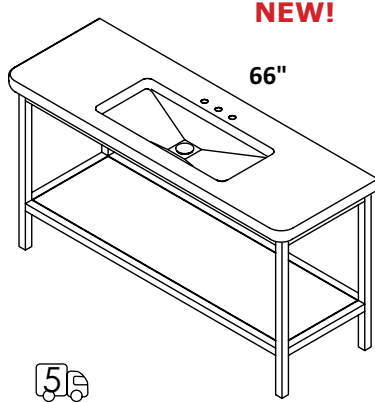

CONSOLE - NTR-FF-66
STANDARD (21)--- $3125
PREMIUM (10, 44, MW, BPW)--- $3900
LUXURY (51)--- $10425

SHELF INCLUDED - specify wood finish
STANDARD
PREMIUM
LUXURY

SINK - CT660 66 x 23 x 6 h
TERRACOTTA (TER) --- $2490
SLATE (SLT) --- $2490
CHARCOAL (CHL) --- $2490
SAND (SND) --- $2490
00, 01, 02, 03
Drain options: 7100-13, 7100-15