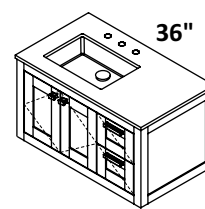

CABINET - STL-W-36C
STANDARD --- $4100
PREMIUM --- $4530
LUXURY --- $4940

COUNTERTOP - STL-36T
SOLID SURFACE (M)--- $970
SOLID SURFACE (G, R, V, D)--- $1300
STONE (WH, LN, SL, BN)--- $1265
QUARTZ (PR, AH)--- $1900
00, 01, 02, 03

SINK - 5452UN
ID 17 x 11 1/2 x 4 h
WHITE (001) --- $385
Drain options: 7100-12,
7100-16OF, 7100-13OF