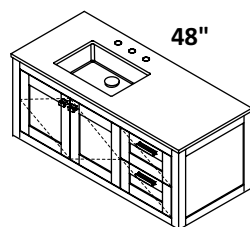

CABINET - STL-W-48L
STANDARD --- $4360
PREMIUM --- $4810
LUXURY --- $5260

COUNTERTOP - STL-48LT
SOLID SURFACE (M)--- $1200
SOLID SURFACE (G, R, V, D)--- $1685
STONE (WH, LN, SL, BN)--- $1705
QUARTZ (PR, AH)--- $2530
00, 01, 02, 03

SINK - 5452UN
ID 17 x 11 1/2 x 4 h
WHITE (001) --- $385
Drain options: 7100-12,
7100-16OF, 7100-13OF