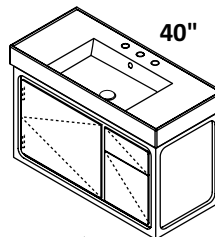

SINK - 8073 (single bowl)
 40 x 18 x 5 1/2 h
 WHITE (001) --- \$915
 00, 01, 02, 03
 Drain options: 7100-12,
 7100-16OF, 7100-13OF

CABINET - AQT-W-40
 STANDARD --- \$4750
 PREMIUM --- \$5175
 LUXURY --- \$5695