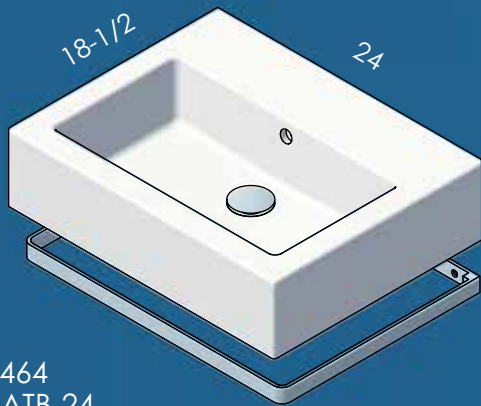

2982

AQUAGRANDE SINKS

5066A
+ATB-18D

5468
+ATB-28

5464
+ATB-24

5460
+ATB-40

SINK AQUAGRANDE 5460
TOWEL BAR AQUA ATB-40 in brushed s. steel
FAUCET CIGNO 1582.1 in brushed nickel
MIRROR NAVI M07-41 with matte black frame