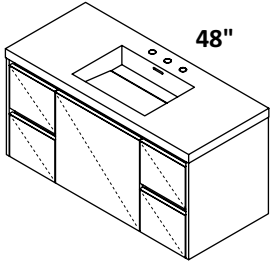

48"

CABINET - KUB-W-48

STANDARD --- $5390
PREMIUM --- $5890
LUXURY --- $6480

OPTIONAL METAL TRIM - TRIM

STANDARD (21)--- $1110
PREMIUM (10, 44, MW, BPW)--- $1460
LUXURY (51)--- $1975

SINK - H264T 48 x 21 x 6 1/2 h

GLOSS WHITE SOLID SURFACE (G)--- $1540
MATTE WHITE SOLID SURFACE (M)--- $1540
00, 01, 02, 03
Drain options: 7100-180F

6" BACKSPLASH - BKS

GLOSS WHITE (G) --- $190
MATTE WHITE (M) --- $190