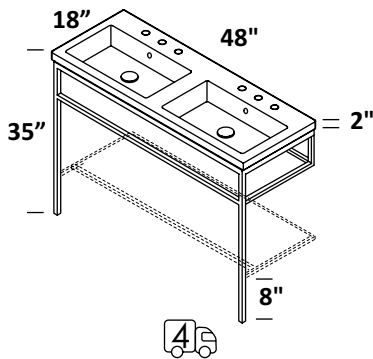

CONSOLE - AQQ-BX-48
STANDARD (21)--- $2025
PREMIUM (10, 44, MW, BPW)--- $2750
LUXURY (51)--- $4125

OPTIONAL SHELF - CSS
frame with white solid surface
STANDARD (21)--- $900
PREMIUM (10, 44, MW, BPW)--- $1235
LUXURY (51)--- $1795

SINK - 5214 48 x 18 x 5 1/2 h
WHITE (001) --- $1430
00, 01, 02, 03
Drain options: 7100-12,
7100-16OF, 7100-13OF