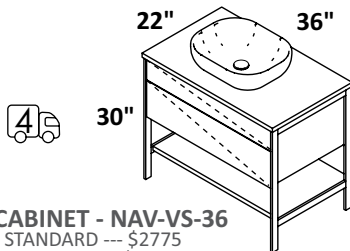

CABINET - NAV-VS-36

STANDARD --- $2775
PREMIUM --- $3050
LUXURY --- $3355

FRAME - NAV-VS-36F

STANDARD (21)--- $1080
PREMIUM (10, 44, MW, BPW)--- $1870
LUXURY (51)--- $4030

COUNTERTOP - NAV-VS-36T

SOLID SURFACE (M)--- $970
SOLID SURFACE (G, R, V, D)--- $1300
STONE (WH, LN, SL, BN)--- $1265
QUARTZ (PR, AH)--- $1900
00, 01, 02, 03

SINK - N33 19 x 16 x 6 h

WHITE (001) --- $475
MATTE BLACK (MB) --- $595
Drain options: 7100-13