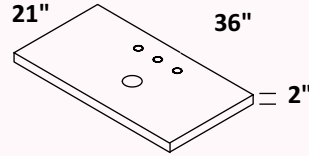

COUNTERTOP - NTR-30T
TERRACOTTA (TER) --- $1070
SLATE (SLT) --- $1070
CHARCOAL (CHL) --- $1070
SAND (SND) --- $1070
00, 01, 02, 03

COUNTERTOP - NTR-36T
TERRACOTTA (TER) --- $1090
SLATE (SLT) --- $1090
CHARCOAL (CHL) --- $1090
SAND (SND) --- $1090
00, 01, 02, 03

NEWTERRA NTR-30T 30" TOP, NTR-36T 36" TOP, CT050 SINK in slate