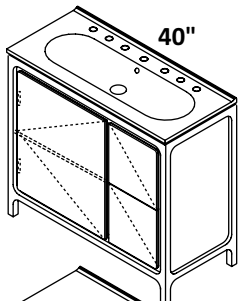

CABINET - AQT-F-40
STANDARD --- $5290
PREMIUM --- $5775
LUXURY --- $6355

SINK - 8072 (wide bowl)
40 x 18 x 5 1/2 h
WHITE (001) --- $1400
00, 01, 02, 03 or per specs
Drain options: 7100-12,
7100-16OF, 7100-13OF

SINK - 8073 (single bowl)
40 x 18 x 5 1/2 h
WHITE (001) --- $915
00, 01, 02, 03
Drain options: 7100-12,
7100-16OF, 7100-13OF