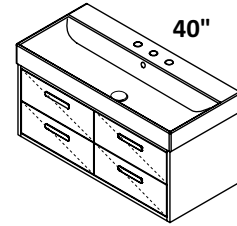

CABINET - AQS-W-40
STANDARD --- $4290
PREMIUM --- $4690
LUXURY --- $5160

SINK - 5233 40 x 18 x 7 h
WHITE (001) --- $1070
00, 01, 02, 03 or per specs
Drain options: 7100-12,
7100-16OF, 7100-13OF