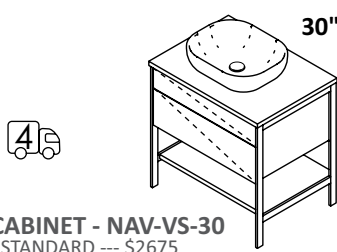

CABINET - NAV-VS-30

STANDARD --- $2675
PREMIUM --- $2950
LUXURY --- $3245

FRAME - NAV-VS-30F

STANDARD (21)--- $1075
PREMIUM (10, 44, MW, BPW)--- $1860
LUXURY (51)--- $4000

COUNTERTOP - NAV-VS-30T

SOLID SURFACE (M)--- $900
SOLID SURFACE (G, R, V, D)--- $1200
STONE (WH, LN, SL, BN)--- $1075
QUARTZ (PR, AH)--- $1595
00, 01, 02, 03