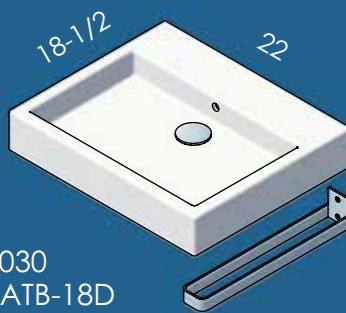

5030
+ATB-18D

AQUABABY SINKS