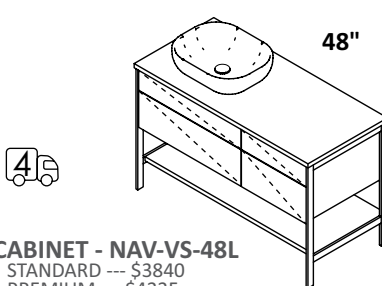

CABINET - NAV-VS-48L

STANDARD --- $3840
PREMIUM --- $4225
LUXURY --- $4650

FRAME - NAV-VS-48F

STANDARD (21)--- $1090
PREMIUM (10, 44, MW, BPW)--- $1895
LUXURY (51)--- $4070

COUNTERTOP - NAV-VS-48LT

SOLID SURFACE (M)--- $1200
SOLID SURFACE (G, R, V, D)--- $1685
STONE (WH, LN, SL, BN)--- $1705
QUARTZ (PR, AH)--- $2530
00, 01, 02, 03

SINK - N33 19 x 16 x 6 h

WHITE (001) --- $475
MATTE BLACK (MB) --- $595
Drain options: 7100-13