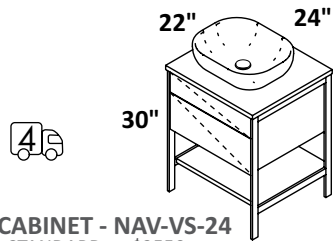

N5051WC

NAVI WITH VESSEL SINKS. OTHER VESSEL SINKS CAN BE SPECIFIED AT THE TIME OF ORDER.

CABINET - NAV-VS-24

STANDARD --- \$2550
PREMIUM --- \$2825
LUXURY --- \$3110

FRAME - NAV-VS-24F

STANDARD (21)--- \$1070
PREMIUM (10, 44, MW, BPW)--- \$1850
LUXURY (51)--- \$3985