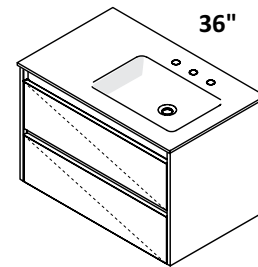

CABINET - PUN-W-36
MATTE WHITE (08) --- $2190
ASH GRAY (20) --- $2190
NATURAL WALNUT (07) --- $2190

SINK - K36 36 x 22 x 6 1/2 h
GLOSS WHITE (G) --- $970
MATTE WHITE (M) --- $970
00, 01, 02, 03
Drain options: 7100-12,
7100-16OF, 7100-13OF

6" BACKSPLASH - BKS
GLOSS WHITE (G) --- $150
MATTE WHITE (M) --- $150

CABINET - PUN-W-36
MATTE WHITE (08) --- $2190
ASH GRAY (20) --- $2190
NATURAL WALNUT (07) --- $2190

SINK - K36L 36 x 22 x 6 1/2 h
GLOSS WHITE (G) --- $970
MATTE WHITE (M) --- $970
00, 01, 02, 03
Drain options: 7100-12,
7100-16OF, 7100-13OF

6" BACKSPLASH - BKS
GLOSS WHITE (G) --- $150
MATTE WHITE (M) --- $150

CABINET - PUN-W-36
MATTE WHITE (08) --- $2190
ASH GRAY (20) --- $2190
NATURAL WALNUT (07) --- $2190

SINK - K36R 36 x 22 x 6 1/2 h
GLOSS WHITE (G) --- $970
MATTE WHITE (M) --- $970
00, 01, 02, 03
Drain options: 7100-12,
7100-16OF, 7100-13OF

6" BACKSPLASH - BKS
GLOSS WHITE (G) --- $150
MATTE WHITE (M) --- $150

* Vanity Base + Sink Top = FREE shipping (to dealer within 48 contiguous states if ordered together)
Please request a quote for other options.