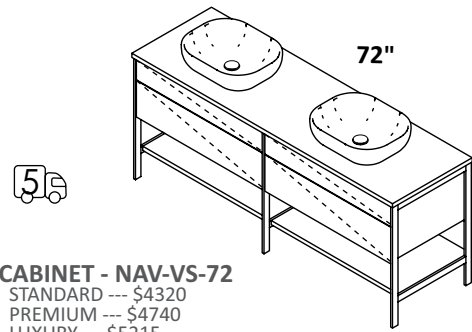

CABINET - NAV-VS-72
STANDARD --- $4320
PREMIUM --- $4740
LUXURY --- $5215

FRAME - NAV-VS-72F
STANDARD (21)--- $1630
PREMIUM (10, 44, MW, BPW)--- $2815
LUXURY (51)--- $5985

COUNTERTOP - NAV-VS-72T
SOLID SURFACE (M)--- $1745
SOLID SURFACE (G, R, V, D)--- $2315
STONE (WH, LN, SL, BN)--- $2530
QUARTZ (PR, AH)--- $3795
00, 01, 02, 03

SINK - N33 19 x 16 x 6 h
WHITE (001) --- $475
MATTE BLACK (MB) --- $595
Drain options: 7100-13

SINK - N33 19 x 16 x 6 h
WHITE (001) --- $475
MATTE BLACK (MB) --- $595
Drain options: 7100-13
No overflow

N5051WC - 14 1/2 x 22 x 13 h
TOILET W/SEAT
MATTE BLACK (MB)--- $2180
See item 5051WC for white option (001)--- $650
REPLACEMENT SEAT - N5051CW
MATTE BLACK (MB)--- $540