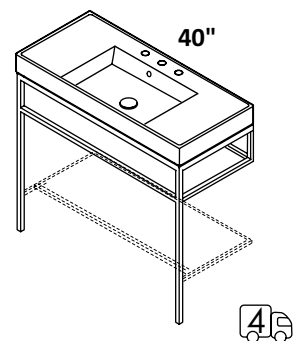

CONSOLE - AQS-BX-40
STANDARD (21)--- $1960
PREMIUM (10, 44, MW, BPW)--- $2665
LUXURY (51)--- $3905

OPTIONAL SHELF - CSS
frame with white solid surface
STANDARD (21)--- $820
PREMIUM (10, 44, MW, BPW)--- $1110
LUXURY (51)--- $1640

SINK - 5243C (center)
40 x 18 x 6 h
WHITE (001) --- $1070
00, 01, 02, 03 or per specs
Drain options: 7100-12,
7100-16OF, 7100-13OF