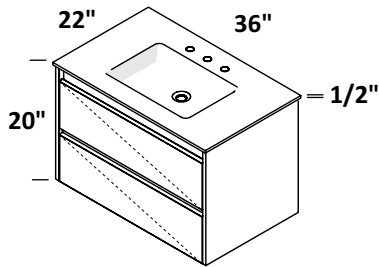

CABINET - PUN-W-36
MATTE WHITE (08) --- $2190
ASH GRAY (20) --- $2190
NATURAL WALNUT (07) --- $2190

SINK - K36 36 x 22 x 6 1/2 h
GLOSS WHITE (G) --- $970
MATTE WHITE (M) --- $970
00, 01, 02, 03
Drain options: 7100-12,
7100-16OF, 7100-13OF

6" BACKSPLASH - BKS
GLOSS WHITE (G) --- $150
MATTE WHITE (M) --- $150

CABINET - PUN-W-36
MATTE WHITE (08) --- $2190
ASH GRAY (20) --- $2190
NATURAL WALNUT (07) --- $2190

SINK - K36L 36 x 22 x 6 1/2 h
GLOSS WHITE (G) --- $970
MATTE WHITE (M) --- $970
00, 01, 02, 03
Drain options: 7100-12,
7100-16OF, 7100-13OF

6" BACKSPLASH - BKS
GLOSS WHITE (G) --- $150
MATTE WHITE (M) --- $150

CABINET - PUN-W-36
MATTE WHITE (08) --- $2190
ASH GRAY (20) --- $2190
NATURAL WALNUT (07) --- $2190

SINK - K36R 36 x 22 x 6 1/2 h
GLOSS WHITE (G) --- $970
MATTE WHITE (M) --- $970
00, 01, 02, 03
Drain options: 7100-12,
7100-16OF, 7100-13OF

6" BACKSPLASH - BKS
GLOSS WHITE (G) --- $150
MATTE WHITE (M) --- $150

* Vanity Base + Sink Top = FREE shipping (to dealer within 48 contiguous states if ordered together)
Please request a quote for other options.