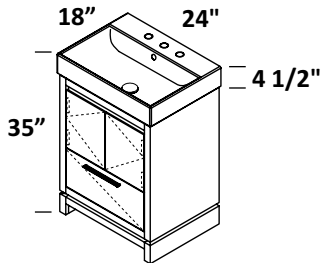

CABINET - AQS-F-24
STANDARD --- $3490
PREMIUM --- $3825
LUXURY --- $4210

SINK - 5231 24 x 18 x 7 h
WHITE (001) --- $595
00, 01, 02, 03
Drain options: 7100-12,
7100-16OF, 7100-13OF