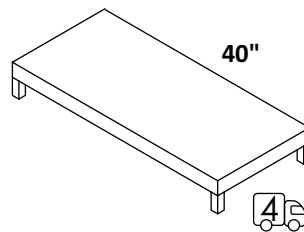

BENCH - PLA-BN-40

STANDARD --- $1425
PREMIUM --- $1550
LUXURY --- $1705

LEGS - specify finish
STANDARD (21)
PREMIUM (10, 44, MW, BPW)