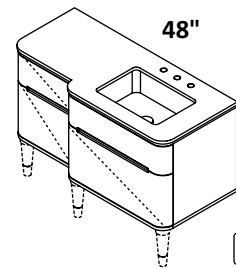

CABINET - ELE-W-48R
STANDARD --- $5475
PREMIUM --- $5975
LUXURY --- $6575

COUNTERTOP - ELE-48RT
SOLID SURFACE (M)--- $1200
SOLID SURFACE (G, R, V, D)--- $1685
STONE (WH, LN, SL, BN)--- $1640
QUARTZ (PR, AH)--- $2460
00, 01, 02, 03

SINK - H270 ID 18 1/2 x 13 x 6 h
WHITE (001) --- $415
Drain options: 7100-12,
7100-16OF, 7100-13OF

LEGS - ELE-LEG (each) --- $165