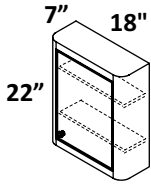

WALL-MOUNT CABINETS