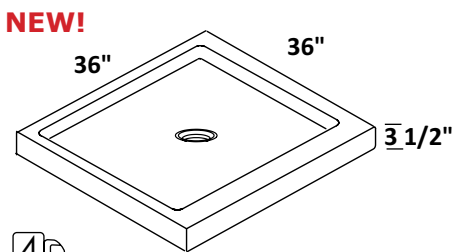

SHOWER BASE - CT36SH
36 x 36 x 3 1/2 h
TERRACOTTA (TER) --- $990
SLATE (SLT) --- $990
CHARCOAL (CHL) --- $990
SAND (SND) --- $990
Requires 2" shower drain PVC, ABS or copper not supplied