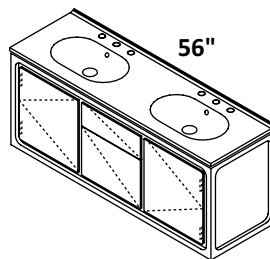

CABINET - AQT-WB-56
STANDARD --- $3775
PREMIUM --- $4155
LUXURY --- $4570

SINK - 8071 56 x 18 x 5 1/2 h
WHITE PORCELAIN (001) --- $1750
00, 01, 02, 03
Drain options: 7100-12,
7100-16OF, 7100-130F

SINK - 8071S 56 x 18 x 5 1/2 h
GLOSS WHITE SOLID SURFACE (G)--- $1890
MATTE WHITE SOLID SURFACE (M)--- $1890
00, 01, 02, 03
Drain options: 7100-12,
7100-16OF, 7100-130F