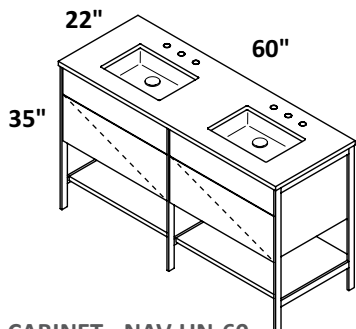

CABINET - NAV-UN-60

STANDARD --- $3625
PREMIUM --- $3975
LUXURY --- $4375

FRAME - NAV-UN-60F

STANDARD (21)--- $1705
PREMIUM (10, 44, MW, BPW)--- $2925
LUXURY (51)--- $6240

COUNTERTOP - NAV-UN-60T

SOLID SURFACE (M)--- $1500
SOLID SURFACE (G, R, V, D)--- $2025
STONE (WH, LN, SL, BN)--- $2115
QUARTZ (PR, AH)--- $3165
00, 01, 02, 03

SINK - 5452UN ID 17 x 11 1/2 x 4 h

WHITE (001) --- $385
Drain options: 7100-12,
7100-16OF, 7100-13OF