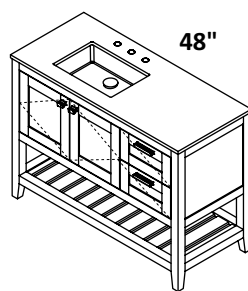

SINK - 5452UN
ID 17 x 11 1/2 x 4 h
WHITE (001) --- $385
Drain options: 7100-12,
7100-16OF, 7100-13OF

CABINET - STL-F-48L
STANDARD --- $5545
PREMIUM --- $6095
LUXURY --- $6635