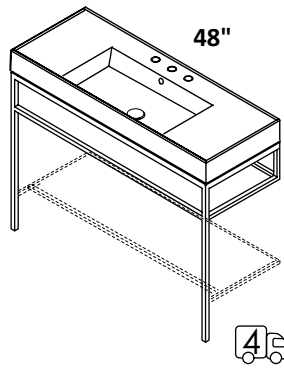

SINK - 5244C (center) 48 x 18 x 6 h
WHITE (001) --- $1430
00, 01, 02, 03
Drain options: 7100-12,
7100-16OF, 7100-13OF

CONSOLE - AQS-BX-48
STANDARD (21)--- $2025
PREMIUM (10, 44, MW, BPW)--- $2750
LUXURY (51)--- $4125