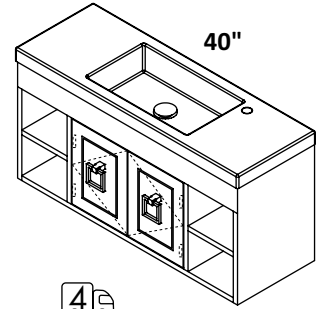

CABINET - DIM-W-40
without metal inlay
STANDARD --- $2550
PREMIUM --- $2775
LUXURY --- $3055

OPTIONAL METAL INLAY - TR2
STANDARD (21)--- $220
PREMIUM (10, 44, MW, BPW)--- $255
LUXURY (51)--- $290

SINK - 5274 40 x 14 x 6 h
WHITE (001) --- $1080
00, 01
Drain options: 7100-12,
7100-16OF, 7100-13OF