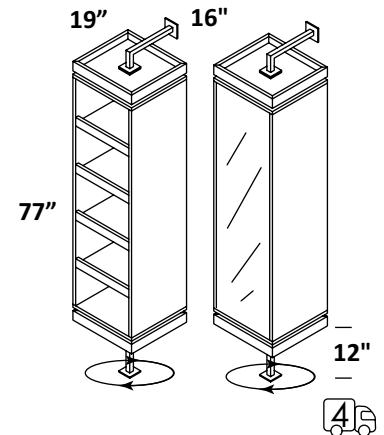

CABINET - AQQ-ST-16
Rotating storage/mirror
STANDARD --- $4390
PREMIUM --- $4850
LUXURY --- $5335