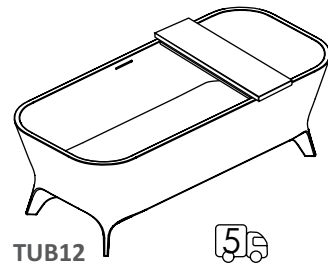

6" WOOD BRIDGE - TUB-BR01
MATTE WHITE (08)--- \$390
MATTE BLACK (16)--- \$390
NATURAL WALNUT (07)--- \$390

7" WOOD BRIDGE - TUB-BR02
NATURAL TEAK (TK)--- \$750

TUB07

BATHTUB 62 x 32 x 23 h, 286 lbs, 61 gal
GLOSS WHITE SOLID SURFACE (G)--- \$5490
MATTE WHITE SOLID SURFACE (M)--- \$5490
Overflow: Yes
Drain included