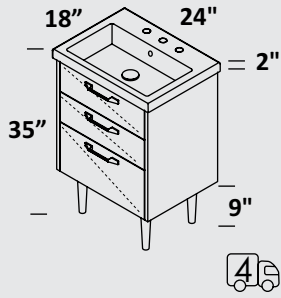

QUICK-SHIP

NEW!

CABINET - SOF-F-24

STANDARD --- $2850
PREMIUM --- $3150
LUXURY --- $3490

PULLS K160 INCLUDED - specify finish

POLISHED CHROME (CR)
BRUSHED NICKEL (NI)
MATTE BLACK (44)
MATTE WHITE (MW)
BRUSHED BRASS (51)

SINK - 5211 24 x 18 x 5 1/2 h

WHITE (001) --- $595
00, 01, 02, 03
Drain options: 7100-12,
7100-16OF, 7100-13OF