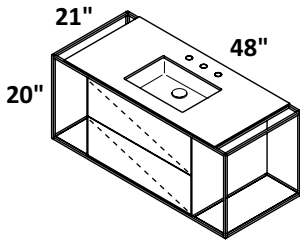

SMOKY WALNUT, BRUSHED S. STEEL

CABINET - LIN-UN-48
 STANDARD --- \$2625
 PREMIUM --- \$2875
 LUXURY --- \$3165

FRAME - LIN-UN-48F
 STANDARD (21)--- \$2145
 PREMIUM (10, 44, MW, BPW)--- \$2630
 LUXURY (51)--- \$4210