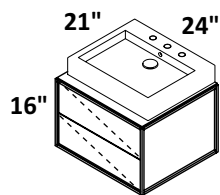

LINEA WITH VESSEL SINKS. OTHER VESSEL SINKS CAN BE SPECIFIED AT THE TIME OF ORDER.

CABINET - LIN-VS-24
STANDARD --- $2190
PREMIUM --- $2390
LUXURY --- $2630

FRAME - LIN-VS-24F
STANDARD (21)--- $1460
PREMIUM (10, 44, MW, BPW)--- $1790
LUXURY (51)--- $2615

COUNTERTOP - LIN-VS-24T
SOLID SURFACE (M)--- $660
SOLID SURFACE (G, R, V, D)--- $855

SINK - 5030 22 x 18 1/2 x 4 h
WHITE (001) --- $595
00, 01, 02, 03
Drain options: 7100-12,
7100-16OF, 7100-13OF