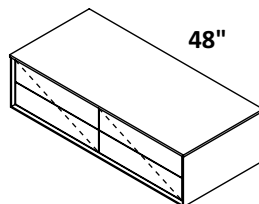

CABINET - GEM-ST-48
STANDARD --- $2990
PREMIUM --- $3275
LUXURY --- $3595