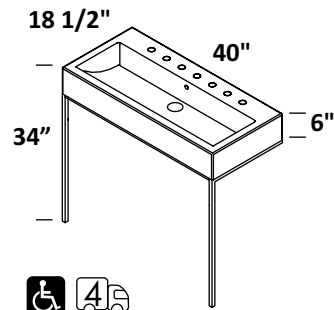

CONSOLE - AQG-ADA-40
STANDARD (21)--- $1400
PREMIUM (10, 44, MW, BPW)--- $1680
LUXURY (51)--- $2285

SINK - 5460 40 x 18 1/2 x 6 h
WHITE (001) --- $1160
00, 01, 02, 03 or per specs
Drain options: 7100-12,
7100-16OF, 7100-13OF