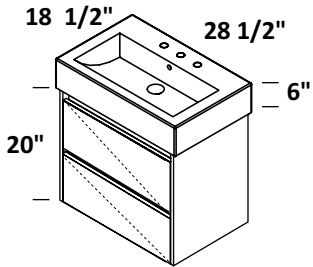

CABINET - PUN-W-28
MATTE WHITE (08) --- $2080
ASH GRAY (20) --- $2080
NATURAL WALNUT (07) --- $2080

SINK - 5468 28 1/2 x 18 1/2 x 6 h
WHITE (001) --- $920
00, 01, 02, 03
Drain options: 7100-12,
7100-16OF, 7100-13OF