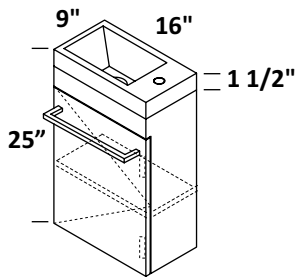

MARIETTA OTHER CONSOLE SHELF OPTIONS IN WOOD, GLASS, OR METAL CAN BE QUOTED UPON REQUEST.

FURNITURE IS MADE TO ORDER & CUSTOMIZABLE

CABINET - MAR-W-16
STANDARD --- $1025
PREMIUM --- $1090
LUXURY --- $1200

DOOR PULL - K903
POLISHED CHROME (CR)--- $72
BRUSHED NICKEL (NI)--- $72
MATTE BLACK (44)--- $72
MATTE WHITE (MW)--- $72
BRUSHED BRASS (51) ---$72

SINK - 5107 16 x 9 x 6 1/2 h
GLOSS WHITE SOLID SURFACE (G)--- $415
MATTE WHITE SOLID SURFACE (M)--- $415
00, 01
Drain options: 7100-12,
7100-16OF, 7100-13OF