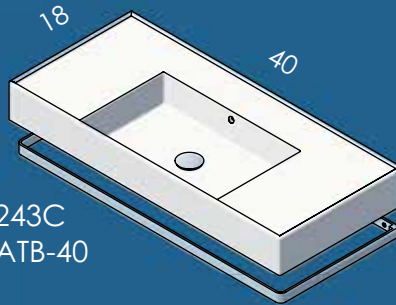

5243C
+ATB-40