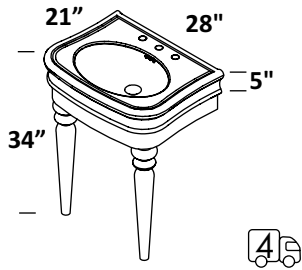

CONSOLE - LIR-F-28A
PREMIUM --- $2625
LUXURY --- $2890

SINK - H251 28 x 21 x 8 h
WHITE (001) --- $1080
00, 01, 02, 03
Drain options: 7100-12