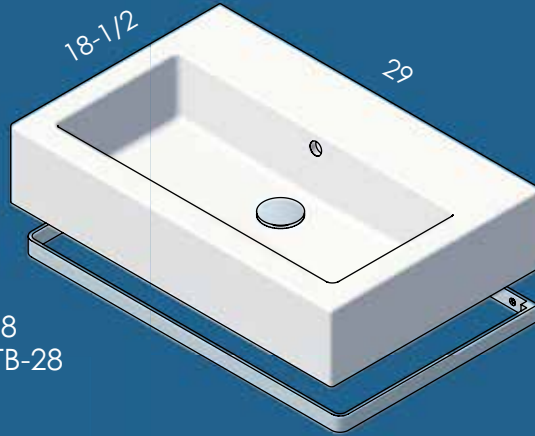

5468
+ATB-28