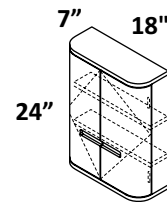

STORAGE CABINET - ELE-ST-18
STANDARD --- $1650
PREMIUM --- $1790
LUXURY --- $1970