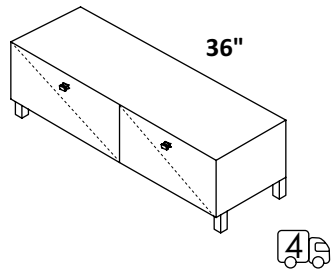

BENCH CABINET - PLA-ST-36B

STANDARD --- $2450
PREMIUM --- $2690
LUXURY --- $2960

LEGS - specify finish
STANDARD (21)
PREMIUM (10, 44, MW, BPW)