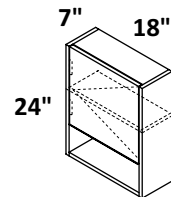

7"

18"

24"

STORAGE CABINET left hinge - KUB-ST-18L right hinge - KUB-ST-18R

STANDARD --- $1090
PREMIUM --- $1190
LUXURY --- $1310