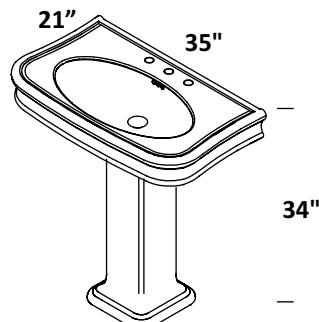

PEDESTAL - 8031

WHITE (001) --- \$585

LIRICO PORCELAIN SINKS

34"

SINK - H251 28 x 21 x 8 h
WHITE (001) --- \$1080
00, 01, 02, 03
Drain options: 7100-12

PEDESTAL - H250

WHITE (001) --- \$545

34"