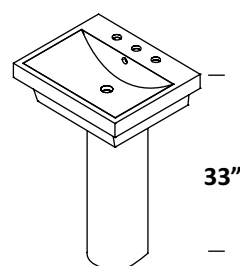

SINK - 4272 20 x 18 x 8 h
WHITE (001) --- $555
00, 01, 02, 03
Drain options: 7100-12,
7100-16OF, 7100-13OF

PEDESTAL - 4231
WHITE (001) --- $215