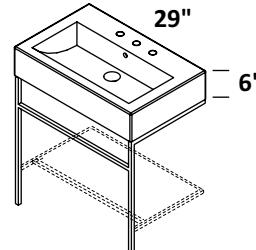

CONSOLE - AQG-FR-29
STANDARD (21)--- $1200
PREMIUM (10, 44, MW, BPW)--- $1485
LUXURY (51)--- $1925

OPTIONAL SHELF - CSS frame with white solid surface
STANDARD (21)--- $740
PREMIUM (10, 44, MW, BPW)--- $980
LUXURY (51)--- $1475

SINK - 5468 29 x 18 1/2 x 6 h
WHITE (001) --- $920
00, 01, 02, 03
Drain options: 7100-12,
7100-16OF, 7100-13OF