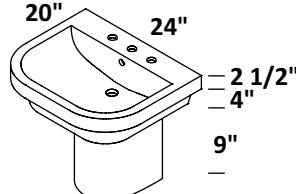

SINK - 4281 24 x 20 x 8 h
WHITE (001) --- $705
01, 02, 03
Drain options: 7100-12

HALF-PEDESTAL - 4207
WHITE (001) --- $185