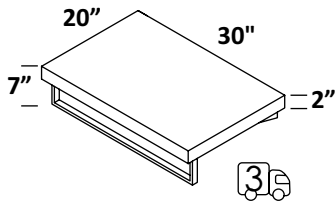

PLAZA FOR VESSEL SINKS. TOPS HAVE CUT-OUT FOR SELECTED LACAVA SINKS.

FURNITURE IS MADE TO ORDER & CUSTOMIZABLE

COUNTERTOP - PLA-W-30

WOOD
STANDARD --- $1090
PREMIUM --- $1190
LUXURY --- $1310
SOLID SURFACE
MATTE SOLID SURFACE (M)--- $1090
SOLID SURFACE (G, R, V, D)--- $1310

TOWEL BAR - PLA-BR-29
STANDARD (21)--- $530
PREMIUM (10, 44, MW, BPW)--- $695
LUXURY (51)--- $795