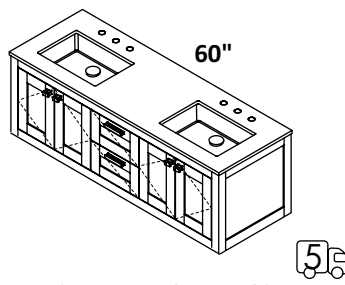

CABINET - STL-W-60
STANDARD --- $5785
PREMIUM --- $6385
LUXURY --- $6955

COUNTERTOP - STL-60T
SOLID SURFACE (M)--- $1500
SOLID SURFACE (G, R, V, D)--- $2025
STONE (WH, LN, SL, BN)--- $2115
QUARTZ (PR, AH)--- $3165
00, 01, 02, 03

SINK - 5452UN
ID 17 x 11 1/2 x 4 h
WHITE (001) --- $385
Drain options: 7100-12,
7100-16OF, 7100-13OF