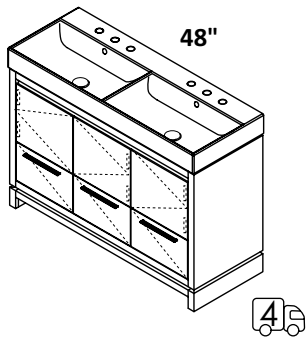

CABINET - AQS-F-48
STANDARD --- $6075
PREMIUM --- $6590
LUXURY --- $7250