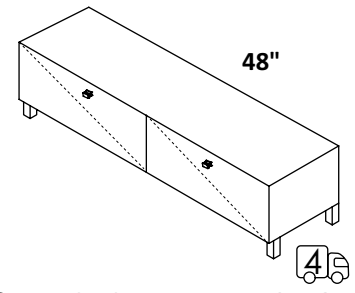

BENCH CABINET - PLA-ST-40B
STANDARD --- $2525
PREMIUM --- $2775
LUXURY --- $3055

BENCH CABINET - PLA-ST-48B
STANDARD --- $2625
PREMIUM --- $2875
LUXURY --- $3165

LEGS - specify finish
STANDARD (21)
PREMIUM (10, 44, MW, BPW)