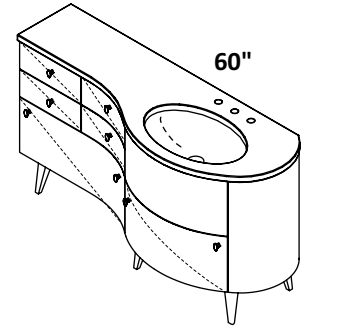

CABINET - FLO-F-60R
legs included
STANDARD --- $8790
PREMIUM --- $9590
LUXURY --- $10550

COUNTERTOP - FLO-60RT
SOLID SURFACE (M)--- $1500
SOLID SURFACE (G, R, V, D)--- $2025
STONE (WH, LN, SL, BN)--- $2185
QUARTZ (PR, AH)--- $3285
00, 01, 02, 03