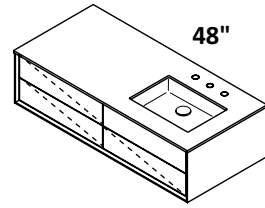

CABINET - GEM-UN-48R
STANDARD --- $3390
PREMIUM --- $3750
LUXURY --- $4125

COUNTERTOP - GEM-UN-48RT
SOLID SURFACE (M)--- $1045
SOLID SURFACE (G, R, V, D)--- $1405
00, 01, 02, 03

SINK - 5452UN ID 17 x 11 1/2 x 4 h
WHITE (001) --- $385
Drain options: 7100-12,
7100-16OF, 7100-13OF