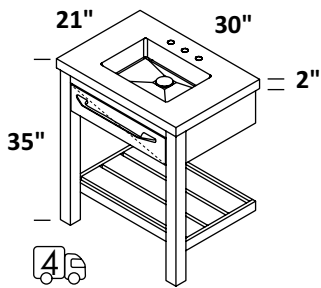

CABINET - NTR-UN-30
DRIFTWOOD (46) --- $2190

DOOR PULL - K560

- POLISHED CHROME (CR) --- $72
- BRUSHED NICKEL (NI) --- $72
- MATTE BLACK (44) --- $72
- MATTE WHITE (MW) --- $72
- BRUSHED BRASS (51) --- $72

SINK - CT30T

- TERRACOTTA (TER) --- $1530
- SLATE (SLT) --- $1530
- CHARCOAL (CHL) --- $1530
- SAND (SND) --- $1530
- 00, 01, 02, 03
- Drain options: 7100-13, 7100-15
- No overflow