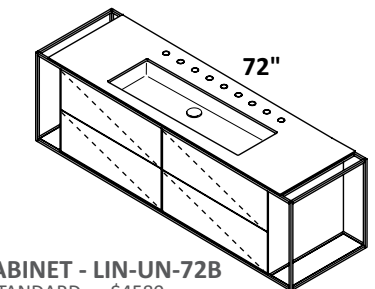

CABINET - LIN-UN-72B
STANDARD --- $4580
PREMIUM --- $4980
LUXURY --- $5480

FRAME - LIN-UN-72BF
STANDARD (21)--- $2945
PREMIUM (10, 44, MW, BPW)--- $3685
LUXURY (51)--- $5335

COUNTERTOP - LIN-UN-72BT
SOLID SURFACE (M)--- $1815
SOLID SURFACE (G, R, V, D)--- $2330
00, 01, 02, 03 center or per specs

SINK - 5446UN ID 33 x 11 x 4 h
WHITE (001) --- $650
Drain options: 7100-12,
7100-16OF, 7100-13OF