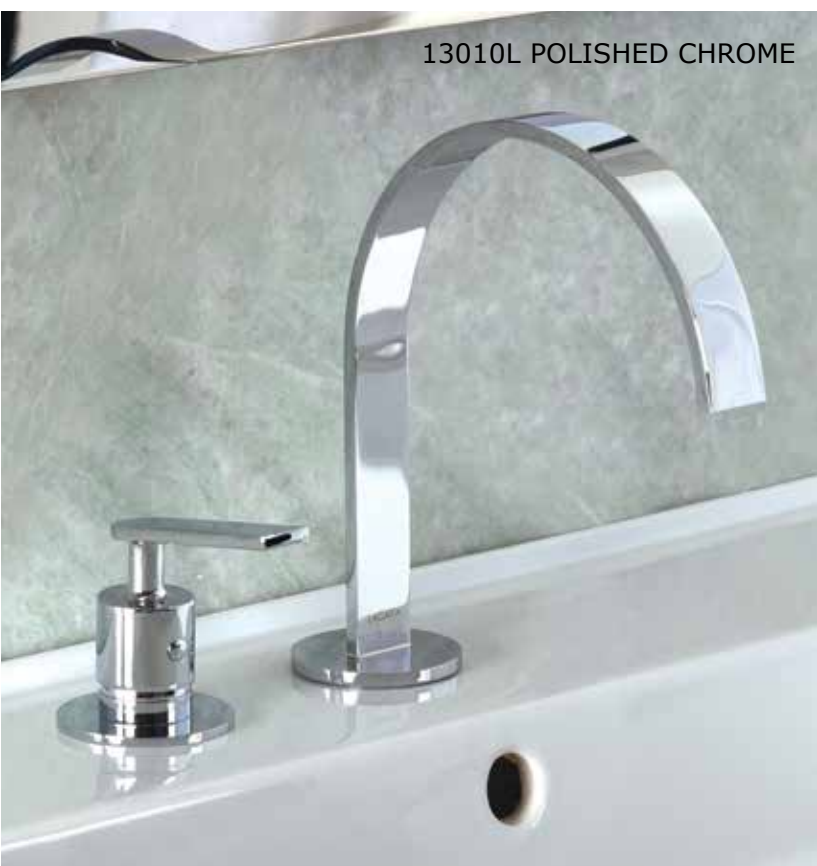

1403L BRUSHED NICKEL

13010L POLISHED CHROME