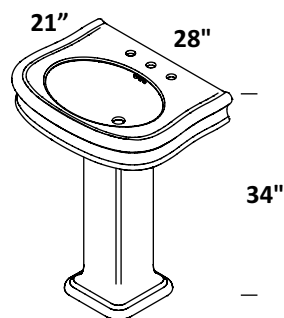

LIRICO PORCELAIN SINKS

34"

SINK - H251 28 x 21 x 8 h
WHITE (001) --- $1080
00, 01, 02, 03
Drain options: 7100-12

PEDESTAL - H250

WHITE (001) --- $545