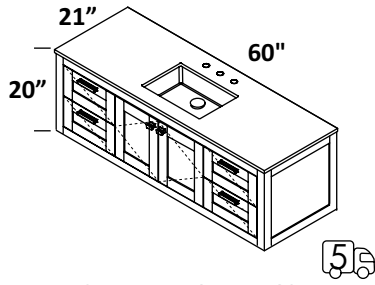

CABINET - STL-W-60B
STANDARD --- $6100
PREMIUM --- $6745
LUXURY --- $7360

COUNTERTOP - STL-60BT
SOLID SURFACE (M)--- $1500
SOLID SURFACE (G, R, V, D)--- $2025
STONE (WH, LN, SL, BN)--- $2115
QUARTZ (PR, AH)--- $3165
00, 01, 02, 03

SINK - 5452UN
ID 17 x 11 1/2 x 4 h
WHITE (001) --- $385
Drain options: 7100-12,
7100-16OF, 7100-13OF