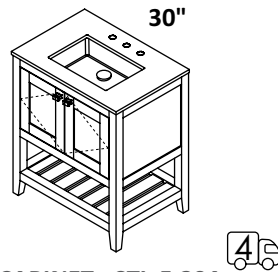

CABINET - STL-F-30A
STANDARD --- $3670
PREMIUM --- $4030
LUXURY --- $4435

COUNTERTOP - STL-30T
SOLID SURFACE (M)--- $900
SOLID SURFACE (G, R, V, D)--- $1200
STONE (WH, LN, SL, BN)--- $1075
QUARTZ (PR, AH)--- $1595
00, 01, 02, 03

SINK - 5452UN
ID 17 x 11 1/2 x 4 h
WHITE (001) --- $385
Drain options: 7100-12,
7100-16OF, 7100-13OF