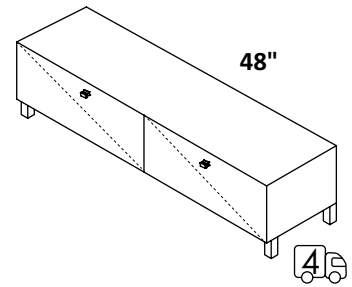

BENCH CABINET - PLA-ST-40B

BENCH CABINET - PLA-ST-48B

STANDARD --- $2625
PREMIUM --- $2875
LUXURY --- $3165

LEGS - specify finish
STANDARD (21)
PREMIUM (10, 44, MW, BPW)