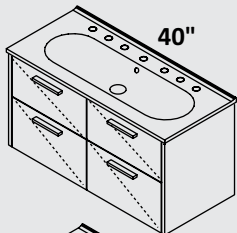

CABINET - AQT-WB-40
STANDARD --- $3375
PREMIUM --- $3715
LUXURY --- $4085

SINK - 8072 (wide bowl)
40 x 18 x 5 1/2 h
WHITE (001) --- $1400
00, 01, 02, 03 or per specs
Drain options: 7100-12,
7100-16OF, 7100-130F

SINK - 8073 (single bowl)
40 x 18 x 5 1/2 h
WHITE (001) --- $915
00, 01, 02, 03
Drain options: 7100-12,
7100-16OF, 7100-130F