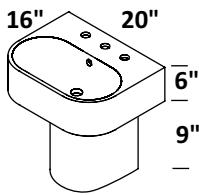

TRE PORCELAIN SINKS

SINK - 2962 20 x 16 x 6 h
WHITE (001) --- $495
01, 02, 03
Drain options: 7100-12

HALF-PEDESTAL - 4207
WHITE (001) --- $185