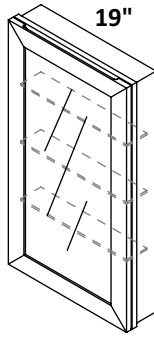

M05-19
WOOD FRAME
STANDARD --- $2250
PREMIUM --- $2475
LUXURY --- $2725