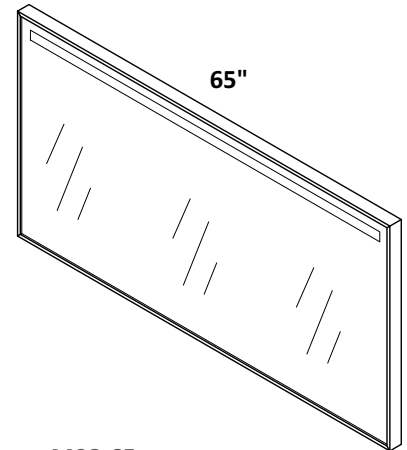

65"

M08-65

WOOD FRAME
STANDARD --- \$4800
PREMIUM --- \$5275
LUXURY --- \$5800

METAL FRAME
STANDARD (21)--- \$4760
PREMIUM (10, 44, MW, BPW)--- \$5225
LUXURY (51)--- \$6900

M09-23
Metal frame with an eye bracket
STANDARD (21)--- \$1350
PREMIUM (10, 44, MW, BPW)--- \$1640
LUXURY (51)--- \$1815