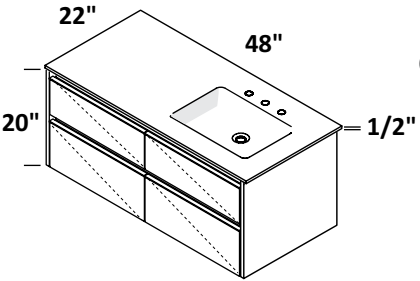

CABINET - PUN-W-48
MATTE WHITE (08) --- $3575
ASH GRAY (20) --- $3575
NATURAL WALNUT (07) --- $3575

SINK - K48R 48 x 22 x 6 1/2 h
GLOSS WHITE (G) --- $1300
MATTE WHITE (M) --- $1300
00, 01, 02, 03
Drain options: 7100-12,
7100-16OF, 7100-13OF

6" BACKSPLASH - BKS
GLOSS WHITE (G) --- $195
MATTE WHITE (M) --- $195