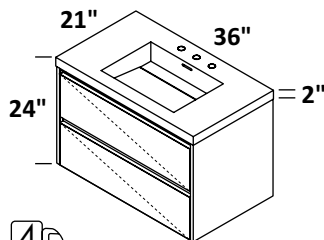

CABINET - KUB-W-36B

STANDARD --- $2990
PREMIUM --- $3290
LUXURY --- $3620

OPTIONAL METAL TRIM - TRIM

STANDARD (21)--- $660
PREMIUM (10, 44, MW, BPW)--- $800
LUXURY (51)--- $1490

SINK - H263T 36 x 21 x 6 1/2 h
GLOSS WHITE SOLID SURFACE (G)--- $1190
MATTE WHITE SOLID SURFACE (M)--- $1190
00, 01, 02, 03
Drain options: 7100-180F

6" BACKSPLASH - BKS

GLOSS WHITE (G) --- $150
MATTE WHITE (M) --- $150