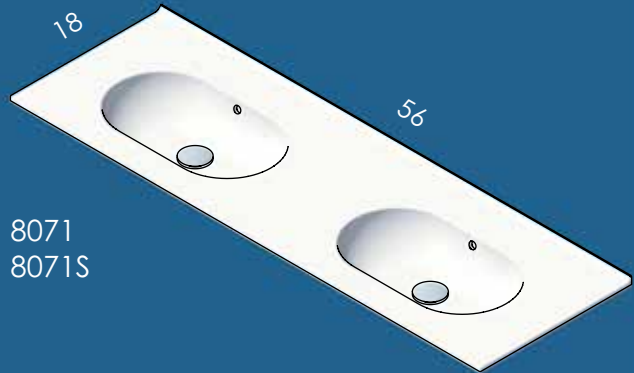

AQUATRE SINKS

8071
8071S