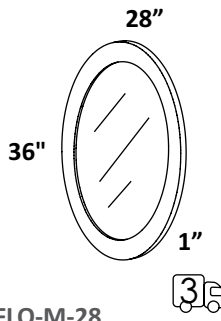

FLO-M-28
Installation: vertical or horizontal
STANDARD --- $1125
PREMIUM --- $1225
LUXURY --- $1350