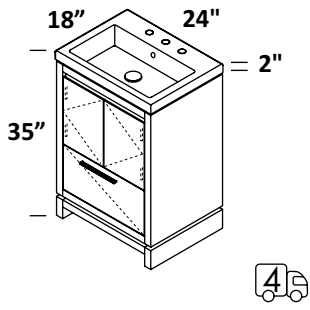

CABINET - AQQ-F-24
STANDARD --- $3490
PREMIUM --- $3825
LUXURY --- $4210

SINK - 5211 24 x 18 x 5 1/2 h
WHITE (001) --- $595
00, 01, 02, 03
Drain options: 7100-12,
7100-16OF, 7100-13OF