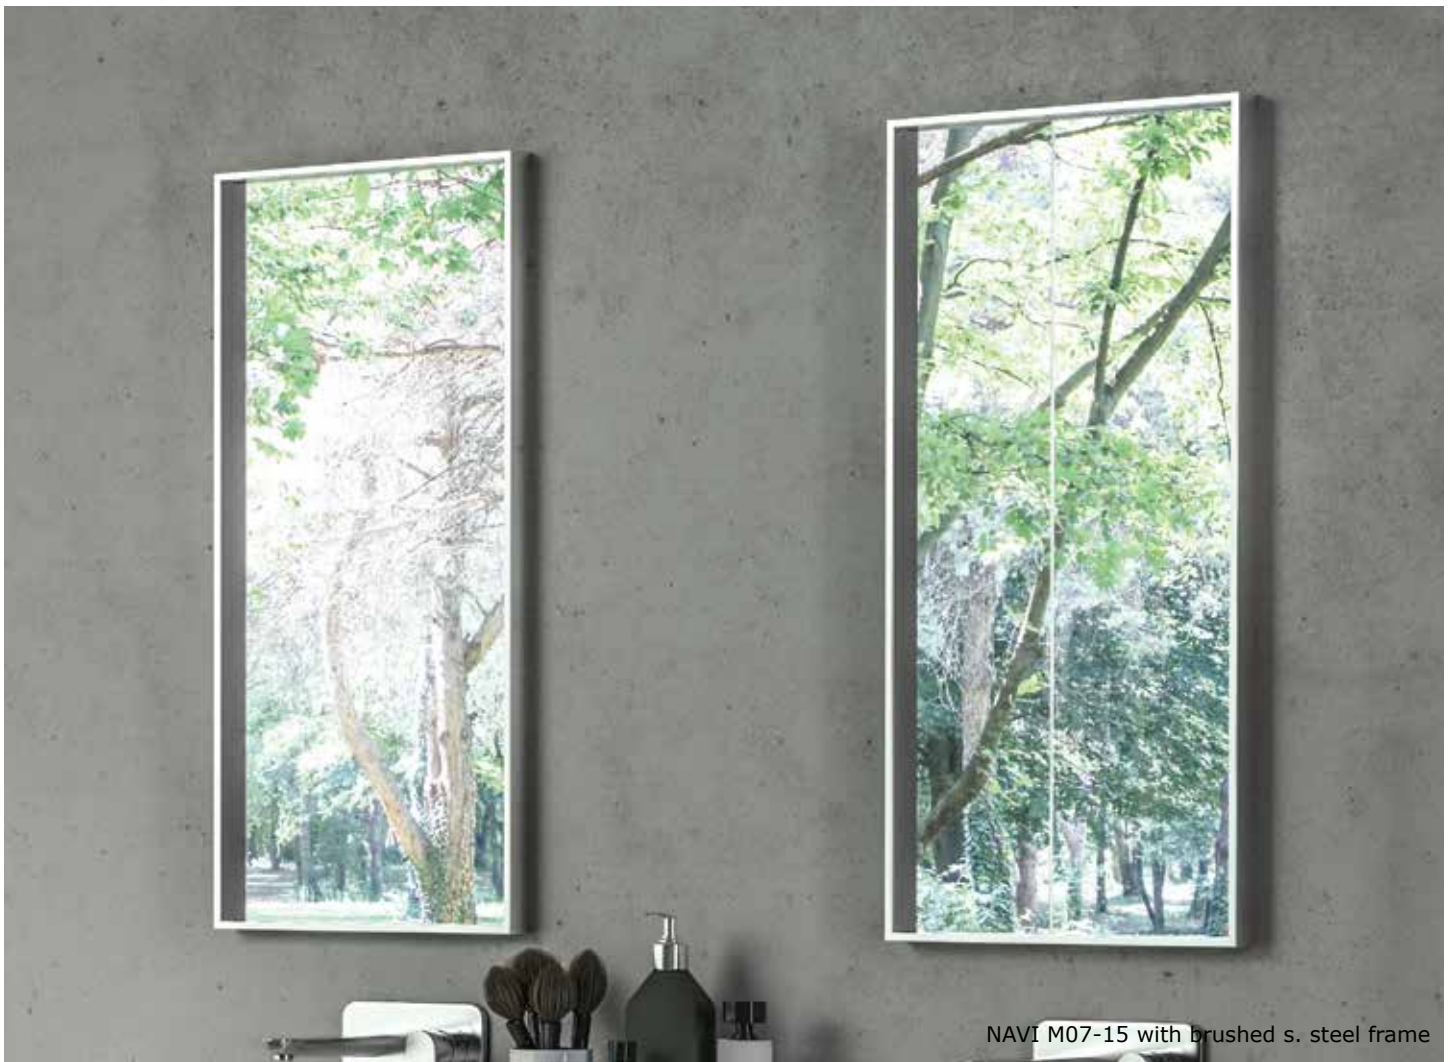

MIRROR - SUA-M-21
 Installation: vertical or horizontal
 Available in lacquered finishes
 PREMIUM --- \$1225
 LUXURY --- \$1350

NAVI M07-15 with brushed s. steel frame

MIRRORS

& MEDICINE CABINETS

SIZES

FRAME OPTIONS