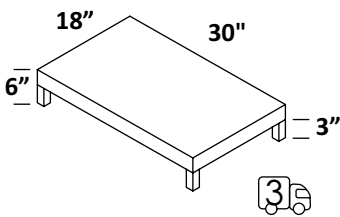

BENCH - PLA-BN-30
STANDARD --- $1190
PREMIUM --- $1290
LUXURY --- $1420

LEGS - specify finish
STANDARD (21)
PREMIUM (10, 44, MW, BPW)