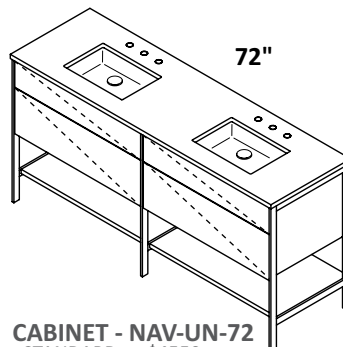

CABINET - NAV-UN-72

STANDARD --- $4550
PREMIUM --- $4975
LUXURY --- $5475

FRAME - NAV-UN-72F

STANDARD (21)--- $1750
PREMIUM (10, 44, MW, BPW)--- $2960
LUXURY (51)--- $6280

COUNTERTOP - NAV-UN-72T

SOLID SURFACE (M)--- $1745
SOLID SURFACE (G, R, V, D)--- $2315
STONE (WH, LN, SL, BN)--- $2530
QUARTZ (PR, AH)--- $3795
00, 01, 02, 03

SINK - 5452UN ID 17 x 11 1/2 x 4 h

WHITE (001) --- $385
Drain options: 7100-12,
7100-16OF, 7100-13OF