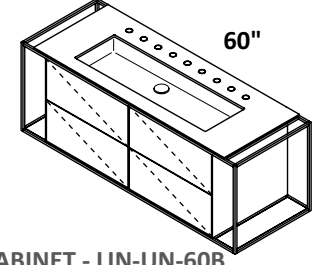

CABINET - LIN-UN-60B
STANDARD --- $4580
PREMIUM --- $4980
LUXURY --- $5480

FRAME - LIN-UN-60BF
STANDARD (21)--- $2520
PREMIUM (10, 44, MW, BPW)--- $3135
LUXURY (51)--- $4760

COUNTERTOP - LIN-UN-60BT
SOLID SURFACE (M)--- $1460
SOLID SURFACE (G, R, V, D)--- $1920
00, 01, 02, 03 center or per specs

SINK - 5446UN ID 33 x 11 x 4 h
WHITE (001) --- $650
Drain options: 7100-12,
7100-16OF, 7100-13OF