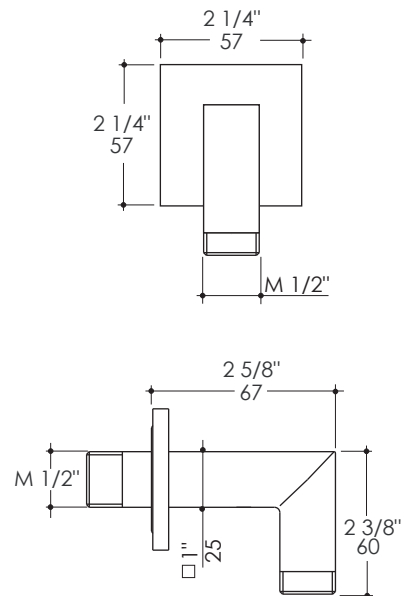

Waterblade Water Intake Item #W1473

Features:

- Water intake with square backplate
- Brass construction
- Shower head and hook sold separately

Recommended Accessories:

- Item #W1460: Hand-held shower head with 59" flexible hose
- Item #W1463: Wall-mount hook for hand-held shower head, rotates 360 degrees

Finish Options:

CR - Polished Chrome

Product Specifications:

Notes:

Drawings provided herein are meant to give the user an idea of the product and are not made to scale. The size in inches is rounded up to the nearest $\frac{1}{16}''$.