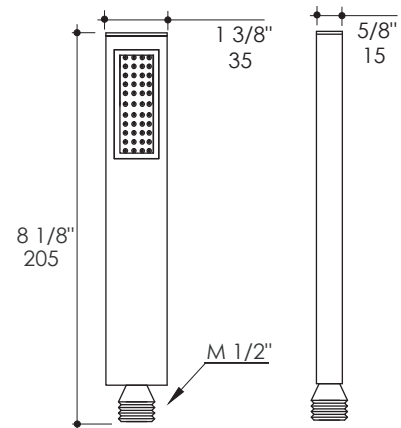

Waterblade Shower Head Item #W1460

Features:

- Hand-held rectangular shower head with fixed jet
- Includes 59" flexible hose
- Hook and intake sold separately

Recommended Accessories:

- Item #W1470: Wall-mount rail with hook for hand-held shower head
- Item #W1473: Water intake

Finish Options:

CR - Polished Chrome

Product Specifications:

Notes:

Drawings provided herein are meant to give the user an idea of the product and are not made to scale. The size in inches is rounded up to the nearest 1/16".