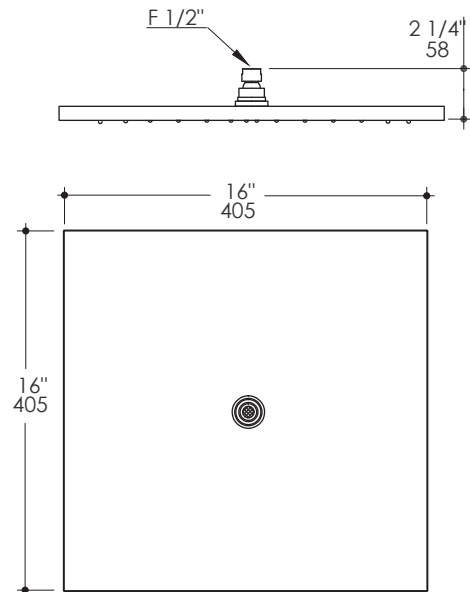

Waterblade Shower Head Item #W1078

Features:

- Tilting square rain shower head
- Brass construction with 121 rubber nozzles
- Ceiling-mounted installation only
- Arm and flange sold separately

Recommended Accessories:

- Item #W1069: Ceiling-mount square shower arm with flange
- Item #1440: Built-in single-lever pressure balancing mixer with backplate

Finish Options:

CR - Polished Chrome

Product Specifications:

Notes:

Drawings provided herein are meant to give the user an idea of the product and are not made to scale. The size in inches is rounded up to the nearest 1/16".