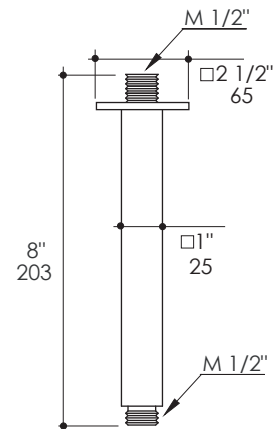

### Features:

- Ceiling-mount shower arm with square flange
- Brass construction
- Shower head sold separately

### Recommended Accessories:

- Item #W1076: Tilting square 12" rain shower head
- Item #W1078: Tilting square 16" rain shower head

### Notes:

Drawings provided herein are meant to give the user an idea of the product and are not made to scale. The size in inches is rounded up to the nearest 1/16\"/>

LACAVA is committed to the highest level of customer service. Please feel free to contact us at 1-888-522-2827 (toll free) or by email at [info@lacava.com](mailto:info@lacava.com) for technical assistance or any general inquiries.