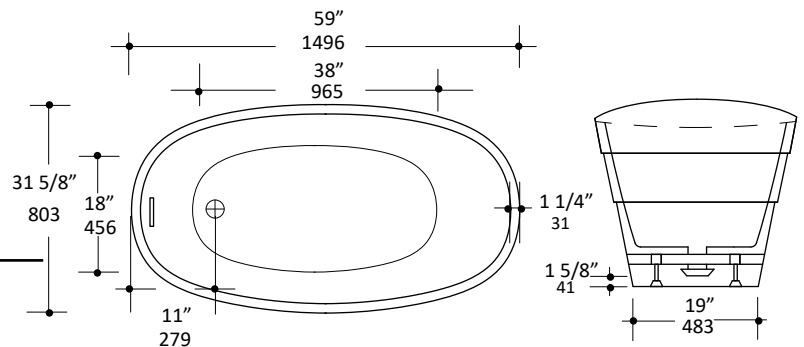

Specifications:

Installation:	Freestanding
Exterior Dimensions:	59" w x 31 5/8" d x 28 1/2" h
Material:	Acrylic
Water capacity:	62 gal.
Net Weight:	88 lbs.
Overflow:	Yes
Finishes:	001 - Luster white
Freight:	Class 4

Features:

- Includes click-clack drain assembly in white finish
- Luster white acrylic soaking bathtub with overflow
- 4-5mm fiberglass structure coated in 4mm double coat acrylic
- Max weight capacity 661 lbs (300 kgs)

Codes + Standards:

- Meets or exceeds applicable national codes and standards

Recommended Items:

- Furniture
 - OVALE #5111 - Bathroom stool in solid surface
- Trap connections
 - TBSH90 - L-shaped 90 degree brass tub shoe
 - TBSH180 - Straight down 180 degree brass tub shoe

LACAVA reserves the right to revise any dimension or information on this sheet without notice. Dimensions are nominal and may vary within an industry accepted tolerance of 1/4".
Drawings provided herein are meant to give the user an idea of the product and are not made to scale.
Revised: 12/3/2018