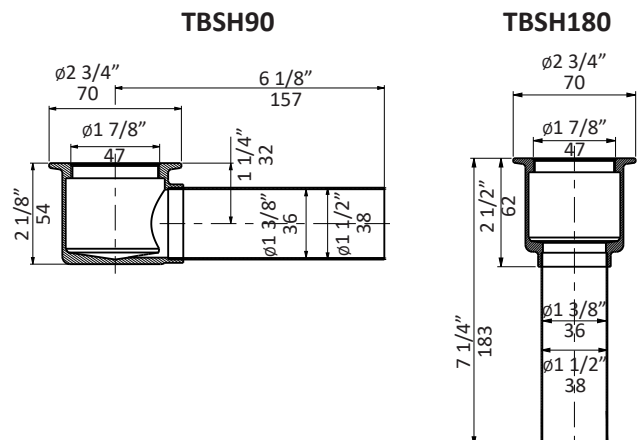

Specifications:

Installation:	Freestanding
Exterior Dimensions:	59" w x 31 5/8" d x 28 1/2" h
Material:	Acrylic
Water capacity:	62 gal.
Net Weight:	88 lbs.
Overflow:	Yes
Finishes:	001 - Luster white
Freight:	Class 4

Features:

- Includes click-clack drain assembly in white finish
- Luster white acrylic soaking bathtub with overflow
- 4-5mm fiberglass structure coated in 4mm double coat acrylic
- Max weight capacity 661 lbs (300 kgs)

Codes + Standards:

- Meets or exceeds applicable national codes and standards

Recommended Items:

- Furniture
 - OVALE #5111 - Bathroom stool in solid surface
- Trap connections
 - TBSH90 - L-shaped 90 degree brass tub shoe
 - TBSH180 - Straight down 180 degree brass tub shoe

LACAVA reserves the right to revise any dimension or information on this sheet without notice. Dimensions are nominal and may vary within an industry accepted tolerance of 1/4".
Drawings provided herein are meant to give the user an idea of the product and are not made to scale.
Revised: 12/3/2018