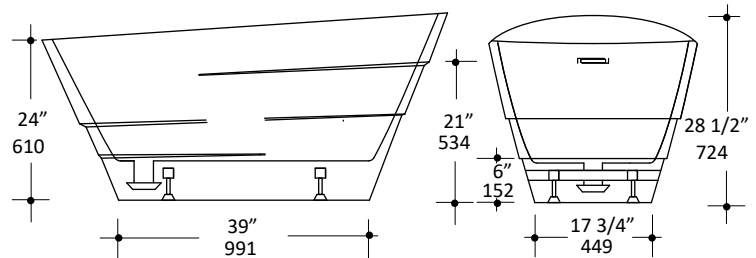

Specifications:

Installation:	Freestanding
Exterior Dimensions:	59" w x 31 5/8" d x 28 1/2" h
Material:	Acrylic
Water capacity:	62 gal.
Net Weight:	88 lbs.
Overflow:	Yes
Finishes:	001 - Luster white
Freight:	Class 4

Features:

- Includes click-clack drain assembly in white finish
- Luster white acrylic soaking bathtub with overflow
- 4-5mm fiberglass structure coated in 4mm double coat acrylic
- Max weight capacity 661 lbs (300 kgs)

Codes + Standards:

- Meets or exceeds applicable national codes and standards

Recommended Items:

- Furniture
 - OVALE #5111 - Bathroom stool in solid surface
- Trap connections
 - TBSH90 - L-shaped 90 degree brass tub shoe
 - TBSH180 - Straight down 180 degree brass tub shoe

LACAVA reserves the right to revise any dimension or information on this sheet without notice. Dimensions are nominal and may vary within an industry accepted tolerance of 1/4".
Drawings provided herein are meant to give the user an idea of the product and are not made to scale.
Revised: 12/3/2018