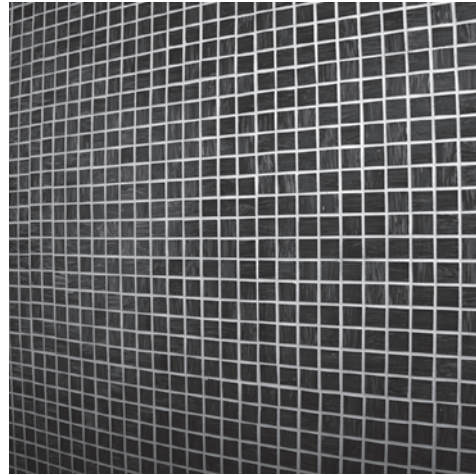

## Mosaico Glass Tiles

#### Features:

- Mosaic glass tiles 3/4" x 3/4"
- Sold in sheets 13" x 13"
- Packed 40 sheets per box
- Coverage: 46 square feet per box
- Gross weight: 62 lbs per box
- Grout and glue available from other sources
- Installation should follow instructions provided by glue and grout suppliers