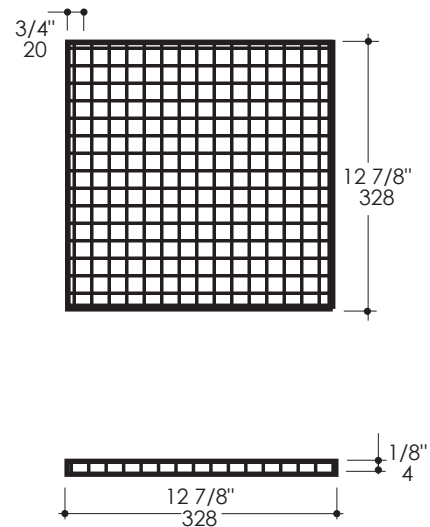

#### Features:

- Mosaic glass tiles 3/4" x 3/4"
- Sold in sheets 13" x 13"
- Packed 40 sheets per box
- Coverage: 46 square feet per box
- Gross weight: 62 lbs per box
- Grout and glue available from other sources
- Installation should follow instructions provided by glue and grout suppliers

#### Notes:

Drawings provided herein are meant to give the user an idea of the product and are not made to scale. The size in inches is rounded up to the nearest 1/16". Slight variances can often occur with porcelain and woodwork. Therefore, LACAVA will not be held responsible for any cutouts, countertops, or furniture made without the actual product or template from LACAVA. Differences in color, grain, appearance and texture are inherent in all natural woodwork, and should be expected. Variances in these qualities are not deemed manufacturing defects, and will not be accepted as valid reasons to return or exchange any LACAVA woodwork. Plumbing specifications are only a guideline and may need to be altered based on the application.