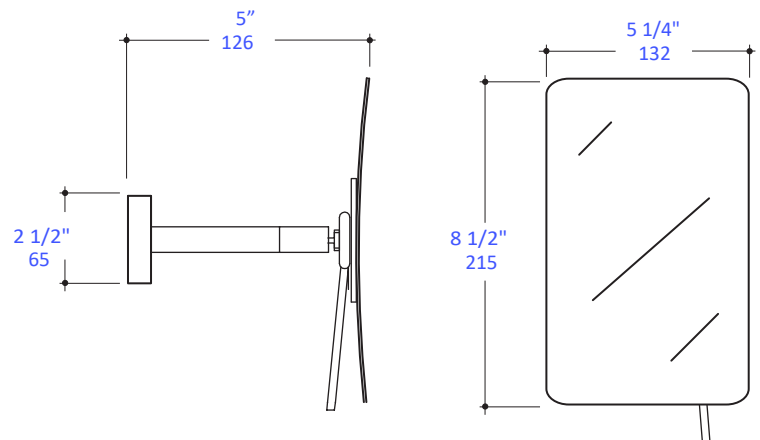

Features:

- Wall-mount adjustable magnifying mirror with arm and flange
- 3x magnification
- Includes mounting hardware

Finish Options:

- CR - Polished Chrome

LACAVA reserves the right to revise any dimension or information on this sheet without notice. Dimensions are nominal and may vary within an industry accepted tolerance of 1/4". Drawings provided herein are meant to give the user an idea of the product and are not made to scale. Location of plumbing is meant for reference, your specific application may vary.