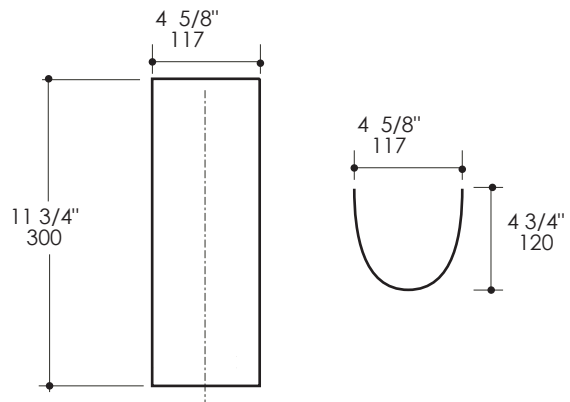

LACAVA®

Trap Cover Item #RA098

Features:

- Made of stainless steel
- Works with most American or European traps
- Easy clip-on installation without any tools or hardware

Finish Options:

- 10 - polished stainless steel

Product Specifications:

Notes:

Drawings provided herein are meant to give the user an idea of the product and are not made to scale. The size in inches is rounded up to the nearest 1/16".

LACAVA is committed to the highest level of customer service. Please feel free to contact us at 1-888-522-2827 (toll free) or by email at info@lacava.com for technical assistance or any general inquiries.