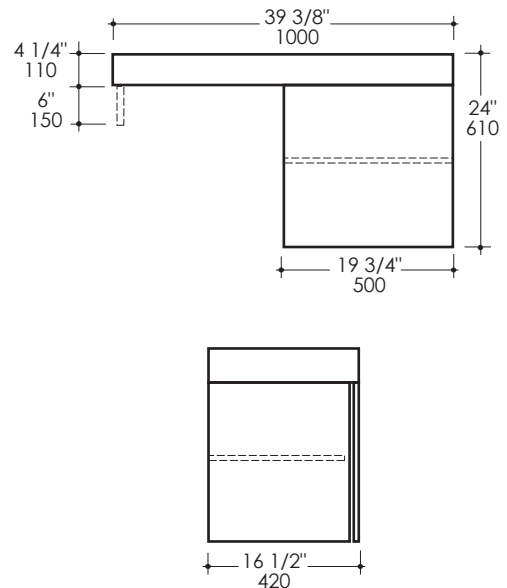

Aquagrande Vanity Item #MAS40

Features:

- Wall-mounted wooden vanity with one adjustable shelf behind single door
- Concealed European hinges and wooden wall cleat
- Touch latch door hardware
- Ships in two pieces so the cabinet portion can be mounted on right or left side
- Towel bar/bracket #SS105 sold separately
- Customizable (please request a quote)
- Handmade in USA
- Manufactured with low VOC finishes and wood from renewable forests

Recommended Accesories:

- Item #SS105: Polished stainless steel towel bar/bracket
- Towel bar gets attached to wall as support for open side of vanity
- Vanity ships with polished stainless steel V-bracket if towel bar is not ordered

Product Specifications:

Notes:

Drawings provided herein are meant to give the user an idea of the product and are not made to scale. The size in inches is rounded up to the nearest 1/16". Slight variances can often occur with porcelain and woodwork. Therefore, LACAVA will not be held responsible for any cutouts, countertops, or furniture made without the actual product or template from LACAVA. Differences in color, grain, appearance and texture are inherent in all natural woodwork, and should be expected. Variances in these qualities are not deemed manufacturing defects, and will not be accepted as valid reasons to return or exchange any LACAVA woodwork. Plumbing specifications are only a guideline and may need to be altered based on the application.