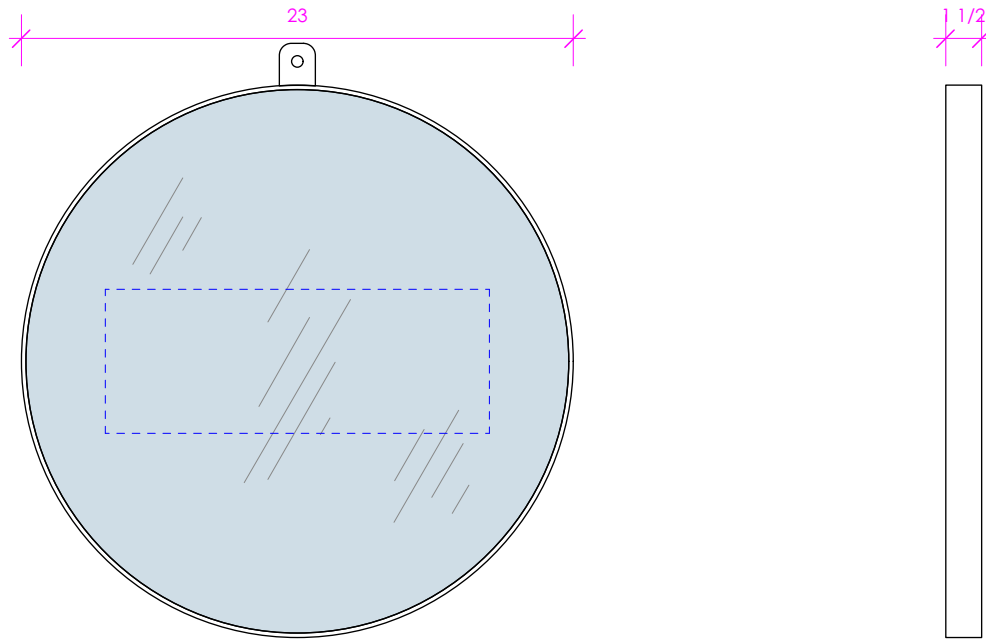

## MIRROR

M09-23

LACAVA reserves the right to revise any dimension or information on this sheet without notice. Dimensions are nominal and may vary within an industry accepted tolerance of 1/4". Cabinets with 'vanity top' sinks are made to the matching sink and dimensions may vary. LACAVA is not responsible for any cutouts, countertops, or furniture made without the actual product or template. Differences in color, grain, appearance, and texture are inherent in all natural woodwork and should be expected. Variances in these qualities are not deemed manufacturing defects and will not be accepted as valid reasons for return or exchanges. Plumbing specifications are only a guideline and may need alteration based on application.