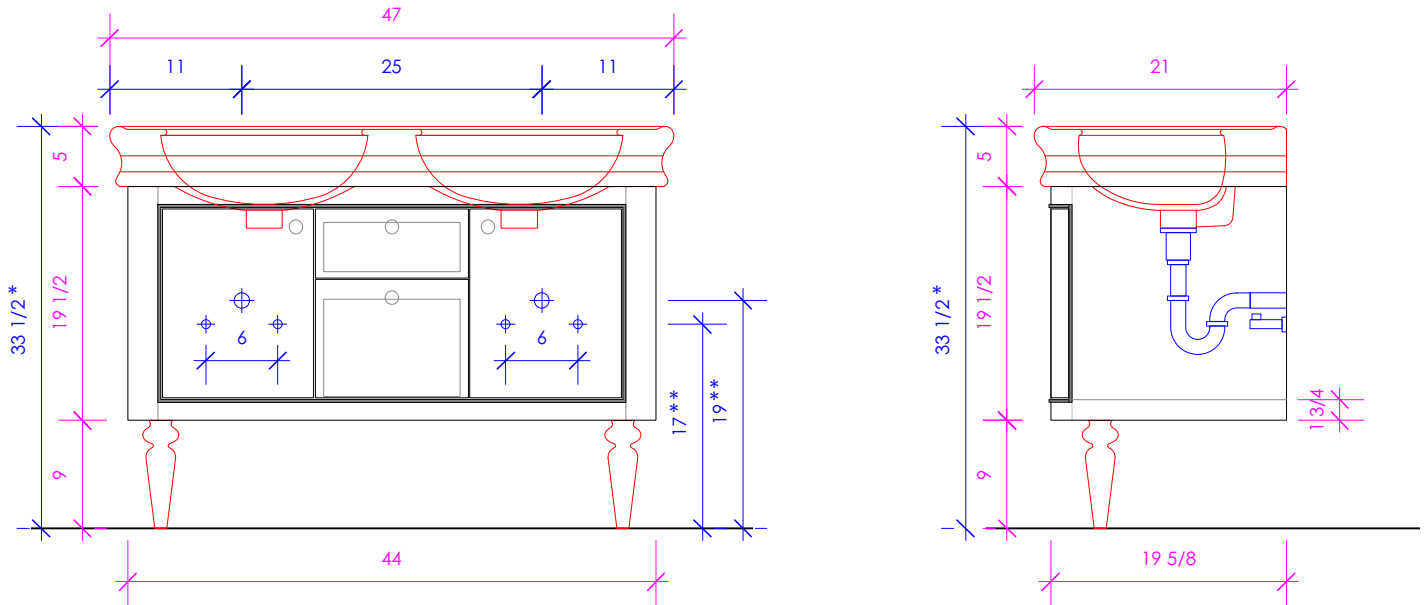

## LIRICO

LIR-W-48

\* Recommended installation height  
\*\* Recommended plumbing location

### FEATURES:

- WALL MOUNT VANITY
- TWO DOORS WITH SOFT-CLOSE HINGES
- TWO DRAWERS WITH SELF-CLOSE GLIDES
- INTERIOR DRAWER STAINED TO REFLECT EXTERIOR FINISH
- DECORATIVE TRIM DETAIL
- ALTERNATIVE TRIM FINISH AVAILABLE UPON REQUEST
- DECORATIVE HARDWARE **K350**
- INCLUDED BUT NOT INSTALLED
- WOOD LEGS **LIR-LEG** ADD ON AVAILABLE (SOLD SEPARATELY)
- USED WITH **H253** SINK (SOLD SEPARATELY)
- PROUDLY HANDMADE IN THE USA
- MANUFACTURED WITH LOW VOC FINISHES AND WOOD FROM RENEWABLE FORESTS