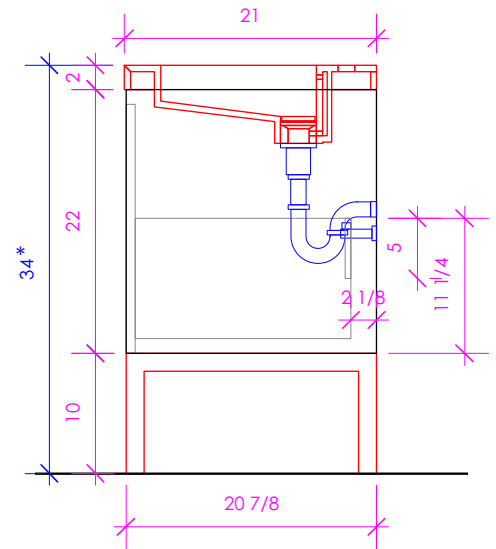

LACAVA reserves the right to revise any dimension or information on this sheet without notice. Dimensions are nominal and may vary within an industry accepted tolerance of 1/4". Cabinets with 'vanity top' sinks are made to the matching sink and dimensions may vary. LACAVA is not responsible for any cutouts, countertops, or furniture made without the actual product or template. Differences in color, grain, appearance, and texture are inherent in all natural woodwork and should be expected. Variances in these qualities are not deemed manufacturing defects and will not be accepted as valid reasons for return or exchanges. Plumbing specifications are only a guideline and may need alteration based on application.

6630 WEST WRIGHTWOOD
CHICAGO, IL 60707

PH: 773-637-9600
FAX: 773-637-9601

LACAVA.COM
INFO@LACAVA.COM

LACAVA

KUBISTA KUB-W-36R

SUGGESTED PLUMBING
LOCATION WHEN
USED WITH
H263T OR CT36T

* Recommended installation height
** Recommended plumbing location