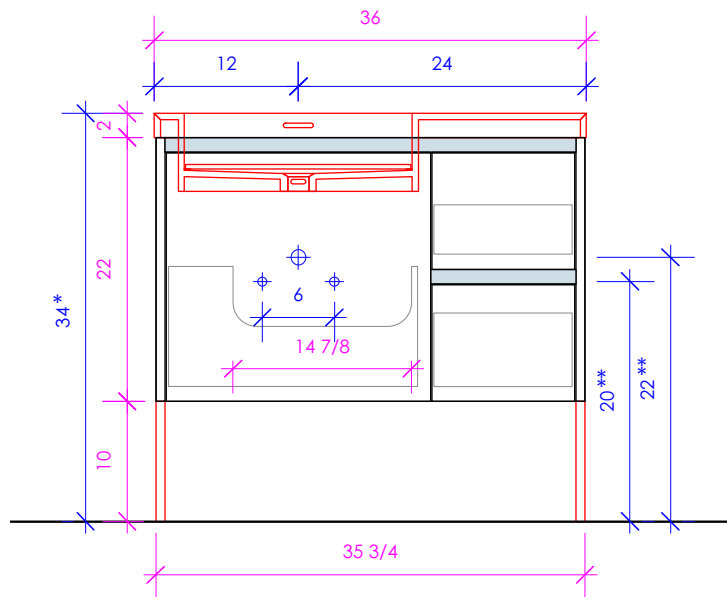

LACAVA

KUBISTA KUB-W-36L

SUGGESTED PLUMBING
LOCATION WHEN
USED WITH
H263T OR CT36T

* Recommended installation height
** Recommended plumbing location

FEATURES:

- WALL MOUNT VANITY
- THREE DRAWERS WITH SELF-CLOSE GLIDES
- DRAWER BOXES STAINED TO REFLECT EXTERIOR FINISH
- FINGERPULL OPENINGS
- USED WITH **H263LT, H263T, OR CT36T** VANITY SINK TOP (SOLD SEPARATELY)
- **METAL TRIMS** ADD ON AVAILABLE (SOLD SEPARATELY)
- METAL LEGS **KUB-LEG** ADD ON AVAILABLE (SOLD SEPARATELY)
- MOUNTING: FRENCH CLEAT (INCLUDED)
(SEE FURNITURE MANUAL)
- PROUDLY HANDMADE IN THE USA
- MANUFACTURED WITH LOW VOC FINISHES AND WOOD FROM RENEWABLE FORESTS