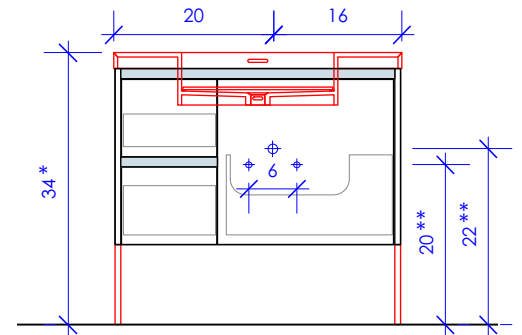

LACAVA reserves the right to revise any dimension or information on this sheet without notice. Dimensions are nominal and may vary within an industry accepted tolerance of 1/4". Cabinets with 'vanity top' sinks are made to the matching sink and dimensions may vary. LACAVA is not responsible for any cutouts, countertops, or furniture made without the actual product or template. Differences in color, grain, appearance, and texture are inherent in all natural woodwork and should be expected. Variances in these qualities are not deemed manufacturing defects and will not be accepted as valid reasons for return or exchanges. Plumbing specifications are only a guideline and may need alteration based on application.

6630 WEST WRIGHTWOOD
CHICAGO, IL 60707

PH: 773-637-9600
FAX: 773-637-9601

LACAVA.COM
INFO@LACAVA.COM

LACAVA

KUBISTA KUB-W-36R

SUGGESTED PLUMBING
LOCATION WHEN
USED WITH
H263T OR CT36T

* Recommended installation height
** Recommended plumbing location