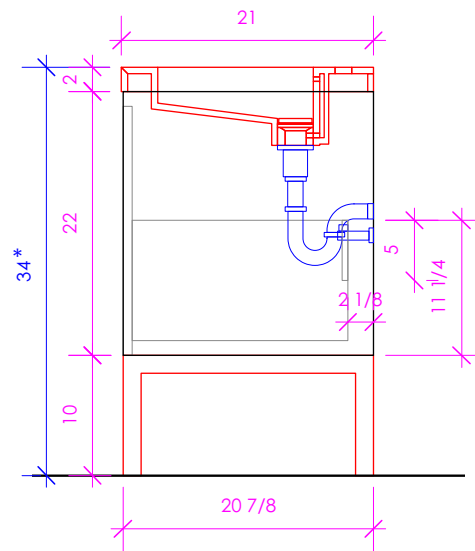

LACAVA

KUBISTA KUB-W-36L

SUGGESTED PLUMBING
LOCATION WHEN
USED WITH
H263T OR CT36T

* Recommended installation height
** Recommended plumbing location

FEATURES:

- WALL MOUNT VANITY
- THREE DRAWERS WITH SELF-CLOSE GLIDES
- DRAWER BOXES STAINED TO REFLECT EXTERIOR FINISH
- FINGERPULL OPENINGS
- USED WITH **H263LT, H263T, OR CT36T** VANITY SINK TOP (SOLD SEPARATELY)
- **METAL TRIMS** ADD ON AVAILABLE (SOLD SEPARATELY)
- METAL LEGS **KUB-LEG** ADD ON AVAILABLE (SOLD SEPARATELY)
- MOUNTING: FRENCH CLEAT (INCLUDED)
(SEE FURNITURE MANUAL)
- PROUDLY HANDMADE IN THE USA
- MANUFACTURED WITH LOW VOC FINISHES AND WOOD FROM RENEWABLE FORESTS