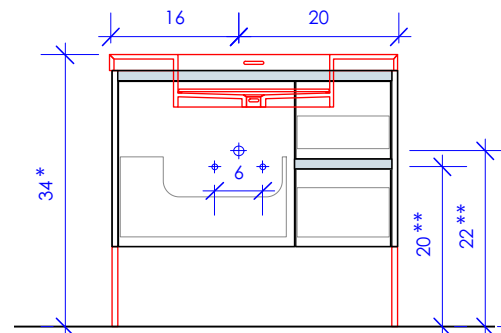

LACAVA

KUBISTA KUB-W-36L

SUGGESTED PLUMBING
LOCATION WHEN
USED WITH
H263T OR CT36T

* Recommended installation height
** Recommended plumbing location

FEATURES:

- WALL MOUNT VANITY
- THREE DRAWERS WITH SELF-CLOSE GLIDES
- DRAWER BOXES STAINED TO REFLECT EXTERIOR FINISH
- FINGERPULL OPENINGS
- USED WITH **H263LT, H263T, OR CT36T** VANITY SINK TOP (SOLD SEPARATELY)
- **METAL TRIMS** ADD ON AVAILABLE (SOLD SEPARATELY)
- METAL LEGS **KUB-LEG** ADD ON AVAILABLE (SOLD SEPARATELY)
- MOUNTING: FRENCH CLEAT (INCLUDED)
(SEE FURNITURE MANUAL)
- PROUDLY HANDMADE IN THE USA
- MANUFACTURED WITH LOW VOC FINISHES AND WOOD FROM RENEWABLE FORESTS

LACAVA reserves the right to revise any dimension or information on this sheet without notice. Dimensions are nominal and may vary within an industry accepted tolerance of 1/4". Cabinets with 'vanity top' sinks are made to the matching sink and dimensions may vary. LACAVA is not responsible for any cutouts, countertops, or furniture made without the actual product or template. Differences in color, grain, appearance, and texture are inherent in all natural woodwork and should be expected. Variances in these qualities are not deemed manufacturing defects and will not be accepted as valid reasons for return or exchanges. Plumbing specifications are only a guideline and may need alteration based on application.