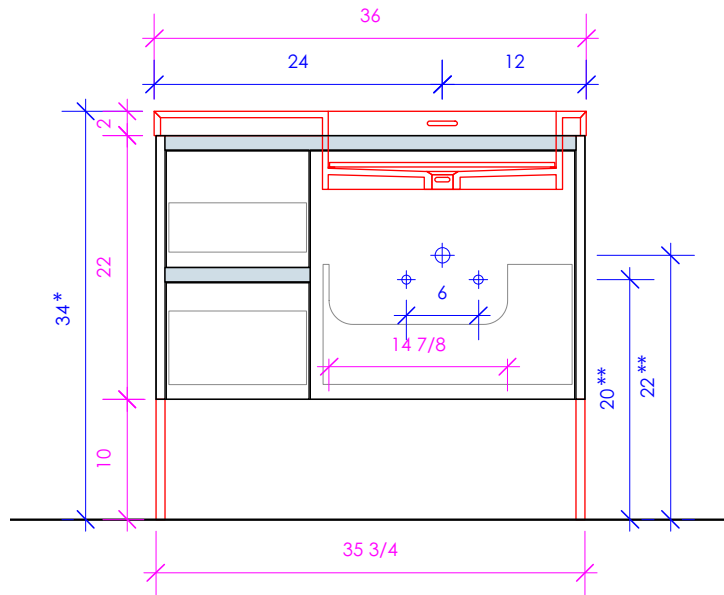

LACAVA reserves the right to revise any dimension or information on this sheet without notice. Dimensions are nominal and may vary within an industry accepted tolerance of 1/4". Cabinets with 'vanity top' sinks are made to the matching sink and dimensions may vary. LACAVA is not responsible for any cutouts, countertops, or furniture made without the actual product or template. Differences in color, grain, appearance, and texture are inherent in all natural woodwork and should be expected. Variances in these qualities are not deemed manufacturing defects and will not be accepted as valid reasons for return or exchanges. Plumbing specifications are only a guideline and may need alteration based on application.

6630 WEST WRIGHTWOOD
CHICAGO, IL 60707

PH: 773-637-9600
FAX: 773-637-9601

LACAVA.COM
INFO@LACAVA.COM

LACAVA

KUBISTA KUB-W-36R

SUGGESTED PLUMBING
LOCATION WHEN
USED WITH
H263T OR CT36T

* Recommended installation height
** Recommended plumbing location