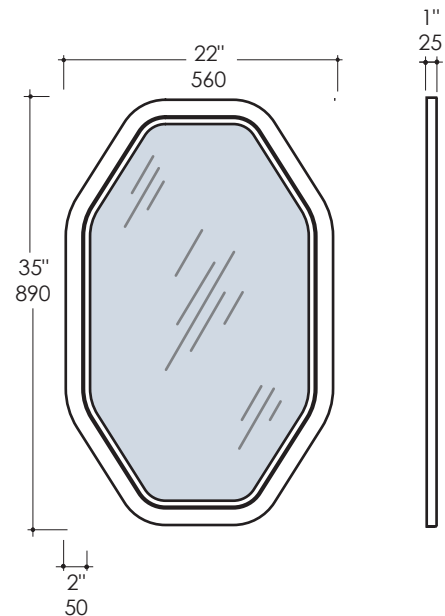

Lirico Mirror Item #H257

Features:

- Wall-mounted mirror in wood frame
- Mounting brackets included
- It can be installed vertically or horizontally
- Customizable (please request a quote)
- Handmade in USA-Manufactured with low VOC finishes and wood from renewable forests

Finish Options:

- 08 - White
- 16 - Black
- 34 - Mocha
- 35 - Ardesia
- 85 - Gloss White
- 86 - Gloss Black
- 87 - Gloss Mocha
- 88 - Gloss Ardesia

Product Specifications:

Notes:

Drawings provided herein are meant to give the user an idea of the product and are not made to scale. The size in inches is rounded up to the nearest 1/16". Slight variances can often occur with porcelain and woodwork. Therefore, LACAVA will not be held responsible for any cutouts, countertops, or furniture made without the actual product or template from LACAVA. Differences in color, grain, appearance and texture are inherent in all natural woodwork, and should be expected. Variances in these qualities are not deemed manufacturing defects, and will not be accepted as valid reasons to return or exchange any LACAVA woodwork. Plumbing specifications are only a guideline and may need to be altered based on the application.