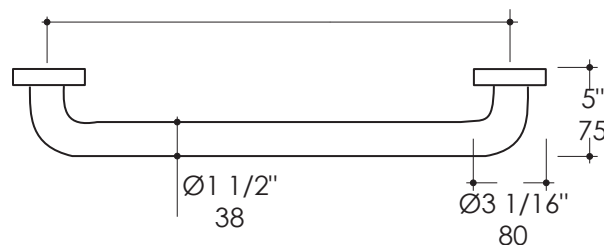

Features:

- Wall-mount grab bar
- Stainless steel construction
- Includes mounting hardware

Finish Options:

- 10-Polished Stainless Steel
- 21-Brushed Stainless Steel
- 44-Matte Black

Codes + Standards:

- **ADA** compliant when installed to specific requirements of this regulation

Item **#H101** 36" (914)

Item **#H102** 42" (1070)

LACAVA reserves the right to revise any dimension or information on this sheet without notice. Dimensions are nominal and may vary within an industry accepted tolerance of 1/4". Drawings provided herein are meant to give the user an idea of the product and are not made to scale. Location of plumbing is meant for reference, your specific application may vary.