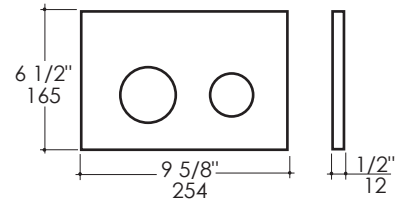

- Item #GE115788: Geberit Sigma50 dual-flush actuator
- Finish: smoke satin glass and brushed stainless steel buttons

Notes:

Drawings provided herein are meant to give the user an idea of the product and are not made to scale. The size in inches is rounded up to the nearest 1/16". Slight variances can often occur with porcelain and woodwork. Therefore, LACAVA will not be held responsible for any cutouts, countertops, or furniture made without the actual product or template from LACAVA. Plumbing specifications are only a guideline and may need to be altered based on the application.