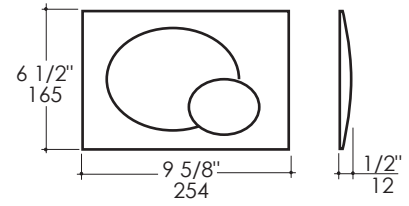

Geberit Actuators

Features:

- -Item #GE115770: Geberit Samba dual-flush actuator
- -Finish options: Polished Chrome (CR), White (001)