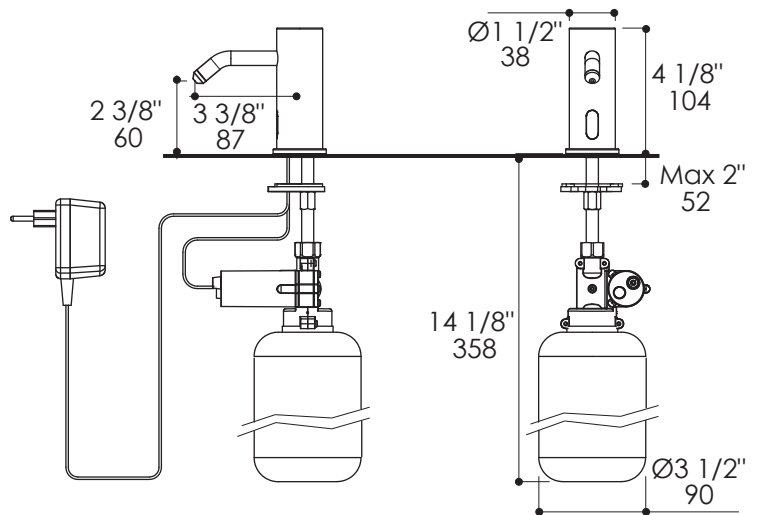

Warnings:

- Do not install the soap dispenser facing a mirror or other electronic systems operated by an infra-red sensor
- To prevent reflection problems, it is recommended to keep a min. distance of 5' (1.5 meters) between the soap dispenser and other objects
- The user hands should not interfere with the soap dispenser sensor detection area while operating a nearby faucet or other objects

Parts:

- EX05-BR - Wall-mounted soap bottle support kit (includes 750mm extension cable and piping)
- EX35 - Remote control for soap dispenser (one free remote with purchase of every 6 dispensers)

Notes:

Drawings provided herein are meant to give the user an idea of the product and are not made to scale. The size in inches is rounded up to the nearest 1/16\".

LACAVA is committed to the highest level of customer service. Please feel free to contact us at 1-888-522-2823 (toll free) or by email at info@lacava.com for technical assistance or any general inquiries.