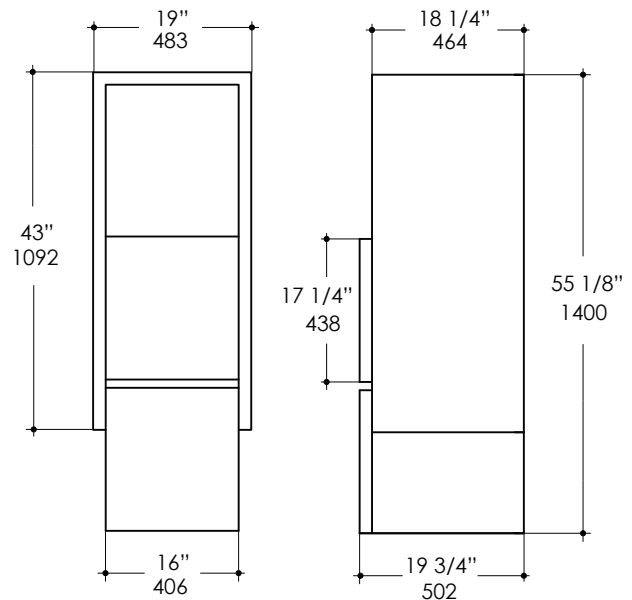

## Galleria Storage Cabinet Item #DE122

### Features:

- Wall-mounted tall wooden storage cabinet
- Two drawers and one open cubby space
- Soft close drawer slides and wooden mounting cleat
- Finger pull opening located at top of drawer
- Textured drawer front as option (see below)
- Customizable (please request a quote)
- Designed by Paolo Demarco
- Handmade in USA
- Manufactured with low VOC finishes and wood from renewable forests

#### Notes:

Drawings provided herein are meant to give the user an idea of the product and are not made to scale. The size in inches is rounded up to the nearest 1/16". Slight variances can often occur with porcelain and woodwork. Therefore, LACAVA will not be held responsible for any cutouts, countertops, or furniture made without the actual product or template from LACAVA. Differences in color, grain, appearance and texture are inherent in all natural woodwork, and should be expected. Variances in these qualities are not deemed manufacturing defects, and will not be accepted as valid reasons to return or exchange any LACAVA woodwork. Plumbing specifications are only a guideline and may need to be altered based on the application.