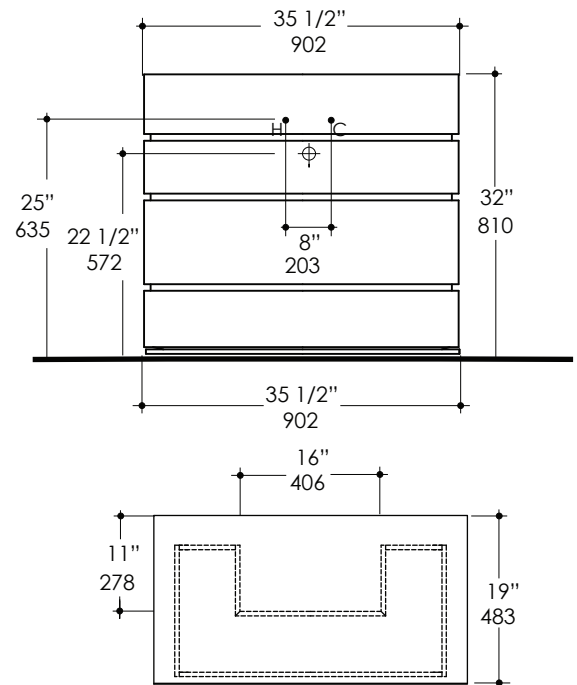

La Scala Vanity Item #DE101, DE101NT

Features:

- Free standing wooden vanity base with 4 large drawers
- Polished stainless steel base
- Optional metal trims between each drawer
- Finger pull openings, mitered drawer edges
- Soft close drawer slides
- Top two drawers have large notch out for plumbing
- Textured drawer fronts as option (see below)
- Sink cutout only provided upon request
- Customizable (please request a quote)
- Designed by Paolo Demarco
- Handmade in USA
- Manufactured with low VOC finishes and wood from renewable forests

Product Specifications:

Notes:

Drawings provided herein are meant to give the user an idea of the product and are not made to scale. The size in inches is rounded up to the nearest 1/16". Slight variances can often occur with porcelain and woodwork. Therefore, LACAVA will not be held responsible for any cutouts, countertops, or furniture made without the actual product or template from LACAVA. Differences in color, grain, appearance and texture are inherent in all natural woodwork, and should be expected. Variances in these qualities are not deemed manufacturing defects, and will not be accepted as valid reasons to return or exchange any LACAVA woodwork. Plumbing specifications are only a guideline and may need to be altered based on the application.