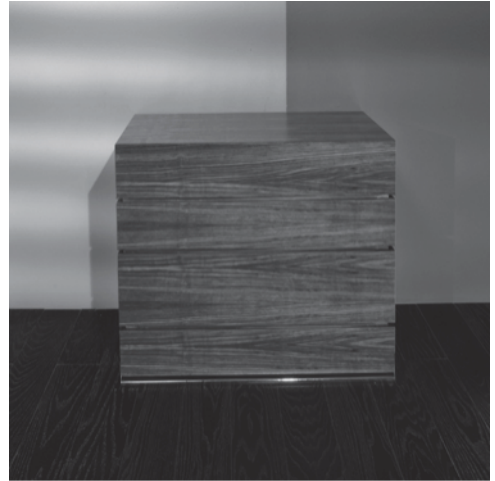

La Scala Vanity Item #DE101, DE101NT

Features:

- Free standing wooden vanity base with 4 large drawers
- Polished stainless steel base
- Optional metal trims between each drawer
- Finger pull openings, mitered drawer edges
- Soft close drawer slides
- Top two drawers have large notch out for plumbing
- Textured drawer fronts as option (see below)
- Sink cutout only provided upon request
- Customizable (please request a quote)
- Designed by Paolo Demarco
- Handmade in USA
- Manufactured with low VOC finishes and wood from renewable forests

Options:

- DE101 - with metal trims
- DE101NT- no metal trims

Finish Options:

- 02 - Natural Cherry
- 06 - Wenge
- 07 - Natural Walnut
- 08 - Matte White (TEX1 - fine texture)
- 16 - Matte Black (TEX1 - fine texture)
- 18 - Ebony
- 20 - Ash Gray
- 22 - Gray Zebra
- 24 - Classic Walnut
- 31 - White Oak
- 33 - African Mahogany
- 34 - Matte Mocha (TEX1 - fine texture)
- 35 - Matte Ardesia (TEX1 - fine texture)
- 36 - Espresso
- 37 - Weathered Oak
- 52 - Silver Oak
- 85 - Gloss White
- 86 - Gloss Black
- 87 - Gloss Mocha
- 88 - Gloss Ardesia