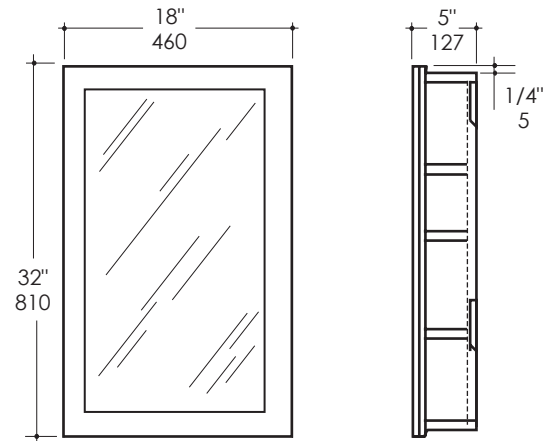

Console Medicine Cabinet Item #CON35-MC

Features:

- Surface-mount or recessed medicine cabinet with mirrored door
- Three adjustable glass shelves
- Concealed European hinges and wooden mounting cleat
- Cabinet can be reversed to open on left or right
- Customizable (please request a quote)
- Handmade in USA
- Manufactured with low VOC finishes and wood from renewable forests

Product Specifications:

Notes:

Drawings provided herein are meant to give the user an idea of the product and are not made to scale. The size in inches is rounded up to the nearest 1/16". Slight variances can often occur with porcelain and woodwork. Therefore, LACAVA will not be held responsible for any cutouts, countertops, or furniture made without the actual product or template from LACAVA. Differences in color, grain, appearance and texture are inherent in all natural woodwork, and should be expected. Variances in these qualities are not deemed manufacturing defects, and will not be accepted as valid reasons to return or exchange any LACAVA woodwork. Plumbing specifications are only a guideline and may need to be altered based on the application.