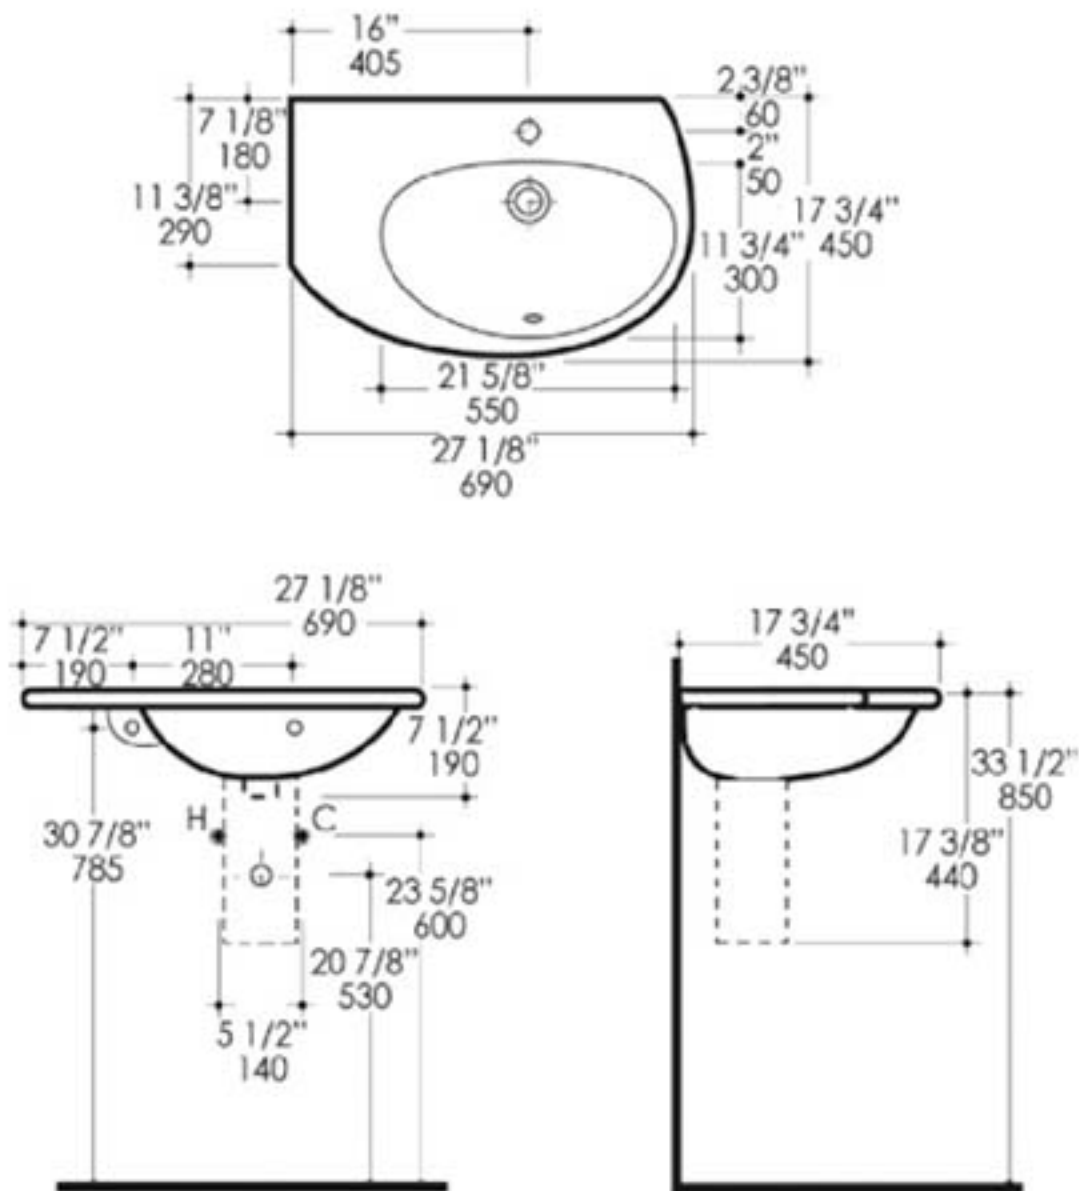

LACAVA

..... www.lacava.com info@lacava.com

BONSAI # BO022, BO023

- Wall-mounted washbasin with overflow (mounting bolts are provided).
- Available with sink on right (BO022) or left (BO023) side.
- Towel bar BO024 and shroud BO005 are sold separately.
- Requires oversized European drain (i.e. Item # 7100-12 or 7100-16OF).
- Faucet hole diameter is 1 5/8" (comes with one faucet hole only).

Note:

Drawings provided herein are meant to give the user an idea of the products and are not made to scale. Slight variances are often found in many porcelain sinks, so LACAVA will not be held responsible if any cutout or furniture is made without the actual product or a template from LACAVA.