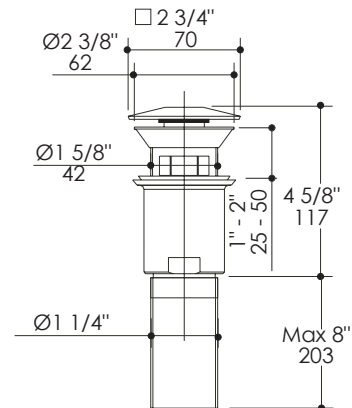

Click-clack Drain Item #7100-19(OF)

Features:

- Oversized click-clack drain with square dome cover for European lavatories
- Brass construction
- Seals water by pressing down on dome cover
- Includes 1 1/4" tailpiece adapter

Finish Options:

- CR - Polished Chrome
- NI - Brushed Nickel

Overflow Options:

- 7100-19 - Drain with no overflow holes
- 7100-19OF - Drain with overflow holes

Product Specifications:

Notes:

Drawings provided herein are meant to give the user an idea of the product and are not made to scale. The size in inches is rounded up to the nearest 1/16".