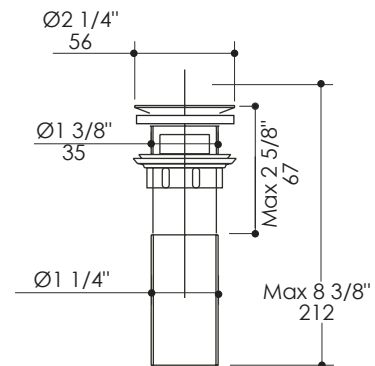

Pop-up Drain Item #7100-18(OF)

Features:

- Grid drain for standard American lavatories
- Brass construction
- Does not seal water

Finish Options:

CR - Polished Chrome

Overflow Options:

- 7100-18 - Drain with no overflow holes
- 7100-18OF - Drain with overflow holes

Product Specifications:

Notes:

Drawings provided herein are meant to give the user an idea of the product and are not made to scale. The size in inches is rounded up to the nearest 1/16".

LACAVA is committed to the highest level of customer service. Please feel free to contact us at 1-888-522-2827 (toll free) or by email at info@lacava.com for technical assistance or any general inquiries.