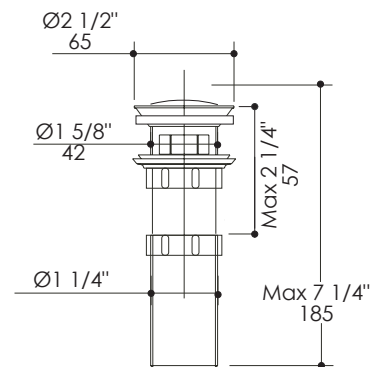

### Features:

- Oversized click-clack drain for European lavatories
- Stainless steel construction
- Seals water by pressing down on top of drain
- Includes 1 1/4" tailpiece adapter

### Notes:

Drawings provided herein are meant to give the user an idea of the product and are not made to scale. The size in inches is rounded up to the nearest 1/16".

LACAVA is committed to the highest level of customer service. Please feel free to contact us at 1-888-522-2827 (toll free) or by email at [info@lacava.com](mailto:info@lacava.com) for technical assistance or any general inquiries.