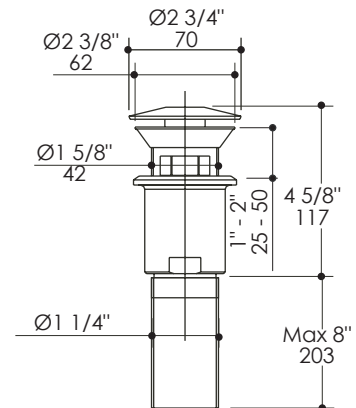

Grid Drain Item #7100-13(OF)

Features:

- Oversized grid drain with dome cover for European lavatories
- Brass construction
- Does not seal water
- Includes 1 1/4" tailpiece adapter

Finish Options:

- BC - Brushed Chrome
- CR - Polished Chrome
- CS - Satin Chrome
- NI - Brushed Nickel
- PN - Polished Nickel

Overflow Options:

- 7100-13 - Drain with no overflow holes
- 7100-13OF - Drain with overflow holes

Product Specifications:

Notes:

Drawings provided herein are meant to give the user an idea of the product and are not made to scale. The size in inches is rounded up to the nearest 1/16".