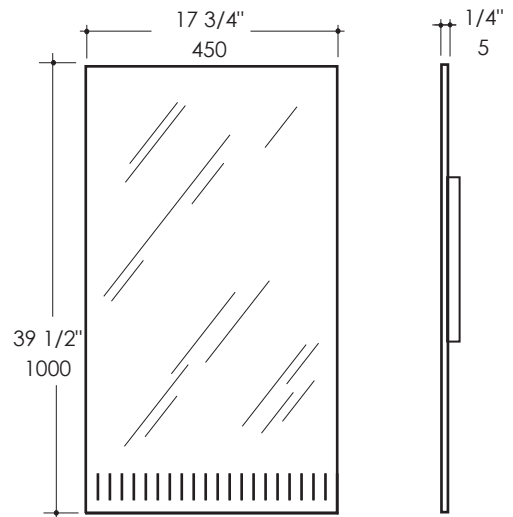

Diamanti Mirror Item #6575

Features:

- Wall-mount mirror with etched accents
- Mounting bracket included

Product Specifications:

Notes:

Drawings provided herein are meant to give the user an idea of the product and are not made to scale. The size in inches is rounded up to the nearest 1/16". Slight variances can often occur with porcelain and woodwork. Therefore, LACAVA will not be held responsible for any cutouts, countertops, or furniture made without the actual product or template from LACAVA. Differences in color, grain, appearance and texture are inherent in all natural woodwork, and should be expected. Variances in these qualities are not deemed manufacturing defects, and will not be accepted as valid reasons to return or exchange any LACAVA woodwork. Plumbing specifications are only a guideline and may need to be altered based on the application.