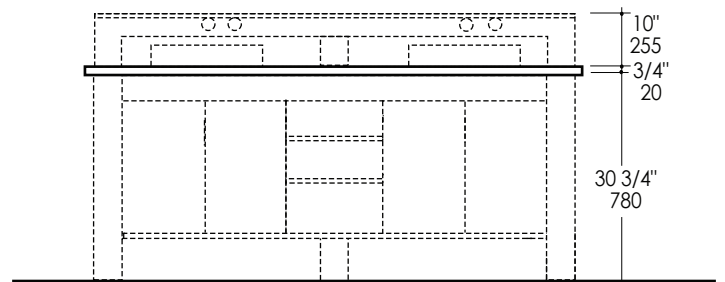

Oceanica Countertop Item #5791

Features:

-Stone countertop for double vanity 5790, with two cut-outs for lavatory 5055-42C.
Other cut-outs provided upon request.

Recommended Accessories:

-Item #5790: Free-standing wooden vanity
-Item #5055-42C: Self-rimming lavatory in porcelain
-Item #5791BR: Optional overhead bridge

Finish Options:

AB - Nero
BL - Terra
CM - Crema
GR - Grigio
IK- Inka
LN - Linac
SL- Athens
WH - Bianco

Product Specifications:

Notes:

Drawings provided herein are meant to give the user an idea of the product and are not made to scale. The size in inches is rounded up to the nearest 1/16". Slight variances can often occur with porcelain and woodwork. Therefore, LACAVA will not be held responsible for any cutouts, countertops, or furniture made without the actual product or template from LACAVA. Differences in color, grain, appearance and texture are inherent in all natural woodwork, and should be expected. Variances in these qualities are not deemed manufacturing defects, and will not be accepted as valid reasons to return or exchange any LACAVA woodwork. Plumbing specifications are only a guideline and may need to be altered based on the application.