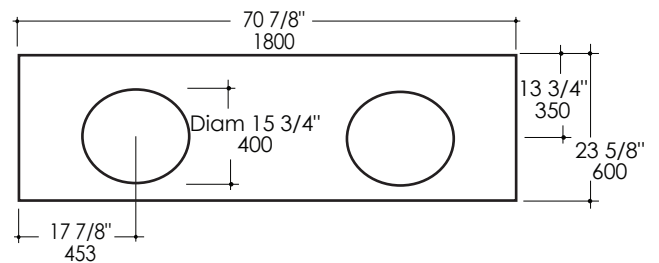

Oceanica Countertop Item #5791

Features:

-Stone countertop for double vanity 5790, with two cut-outs for lavatory 5055-42C.
Other cut-outs provided upon request.

Recommended Accessories:

-Item #5790: Free-standing wooden vanity
-Item #5055-42C: Self-rimming lavatory in porcelain
-Item #5791BR: Optional overhead bridge

Finish Options:

AB - Nero
BL - Terra
CM - Crema
GR - Grigio
IK- Inka
LN - Linac
SL- Athens
WH - Bianco

Product Specifications:

Notes:

Drawings provided herein are meant to give the user an idea of the product and are not made to scale. The size in inches is rounded up to the nearest 1/16". Slight variances can often occur with porcelain and woodwork. Therefore, LACAVA will not be held responsible for any cutouts, countertops, or furniture made without the actual product or template from LACAVA. Differences in color, grain, appearance and texture are inherent in all natural woodwork, and should be expected. Variances in these qualities are not deemed manufacturing defects, and will not be accepted as valid reasons to return or exchange any LACAVA woodwork. Plumbing specifications are only a guideline and may need to be altered based on the application.