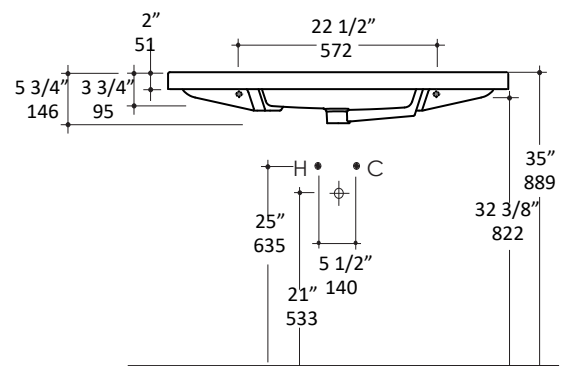

Specifications:

Installation:	Wall-mount, vanity-top, or self rimming
Exterior Dimensions:	39 3/8" w x 13 3/4" d x 5 3/4" h
Material:	Porcelain
Weight:	38 lbs
Overflow:	Yes
Finishes:	001 - White
Faucet Holes:	00 - no hole 01 - one hole
Cutout Size:	36 3/8" x 12 3/4" (template available upon request)
Faucet Hole Size:	Ø 1 3/8"
Drain Hole Size:	Ø 1 3/4"

Codes + Standards:

- Meets and exceeds applicable national codes and standards

Recommended Items:

- Furniture
 - DIM-W-40 - Wall-mount under-counter vanity with open cubbies on the left, on the right, and two doors in the center
 - DIM-BX-40 - Floor-standing metal console stand with a towel bar and optional shelf
- European drain with overflow
 - 7100-12
 - 7100-13OF
 - 7100-16OF

LACAVA reserves the right to revise any dimension or information on this sheet without notice. Dimensions are nominal and may vary within an industry accepted tolerance of 1/4". Drawings provided herein are meant to give the user an idea of the product and are not made to scale.
Revised: 7/15/2019