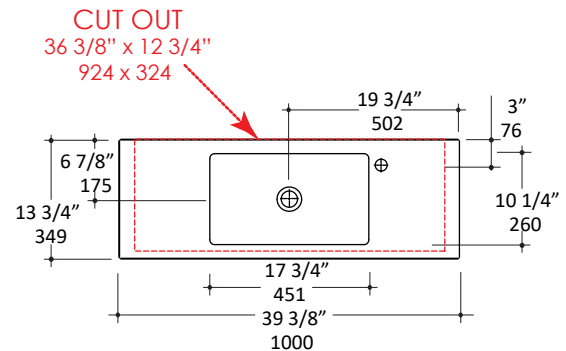

Specifications:

Installation:	Wall-mount, vanity-top, or self rimming
Exterior Dimensions:	39 3/8" w x 13 3/4" d x 5 3/4" h
Material:	Porcelain
Weight:	38 lbs
Overflow:	Yes
Finishes:	001 - White
Faucet Holes:	00 - no hole 01 - one hole
Cutout Size:	36 3/8" x 12 3/4" (template available upon request)
Faucet Hole Size:	Ø 1 3/8"
Drain Hole Size:	Ø 1 3/4"

Features:

- Porcelain sink with overflow
- Most standard American drains can also be used
- Unglazed back wall - it must be installed against a wall
- Location of wall-mount holes is approximate
- Wall-mounting bolts are included
- Glazed bottom
- Current cut-out template can be requested

Codes + Standards:

- Meets and exceeds applicable national codes and standards

Recommended Items:

- Furniture
 - DIM-W-40 - Wall-mount under-counter vanity with open cubbies on the left, on the right, and two doors in the center
 - DIM-BX-40 - Floor-standing metal console stand with a towel bar and optional shelf
- European drain with overflow
 - 7100-12
 - 7100-13OF
 - 7100-16OF

LACAVA reserves the right to revise any dimension or information on this sheet without notice. Dimensions are nominal and may vary within an industry accepted tolerance of 1/4". Drawings provided herein are meant to give the user an idea of the product and are not made to scale.
Revised: 7/15/2019