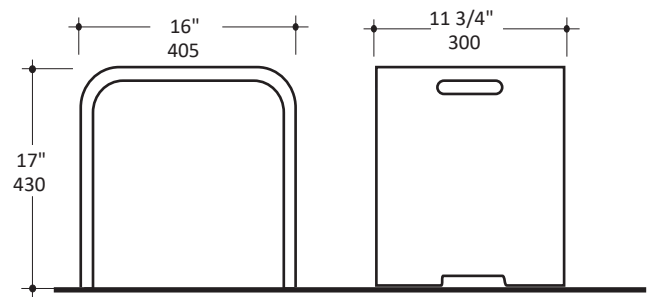

Features:

- Solid surface shower/tub stool
- Complements all LACAVA solid surface bathtubs
- Freestanding installation